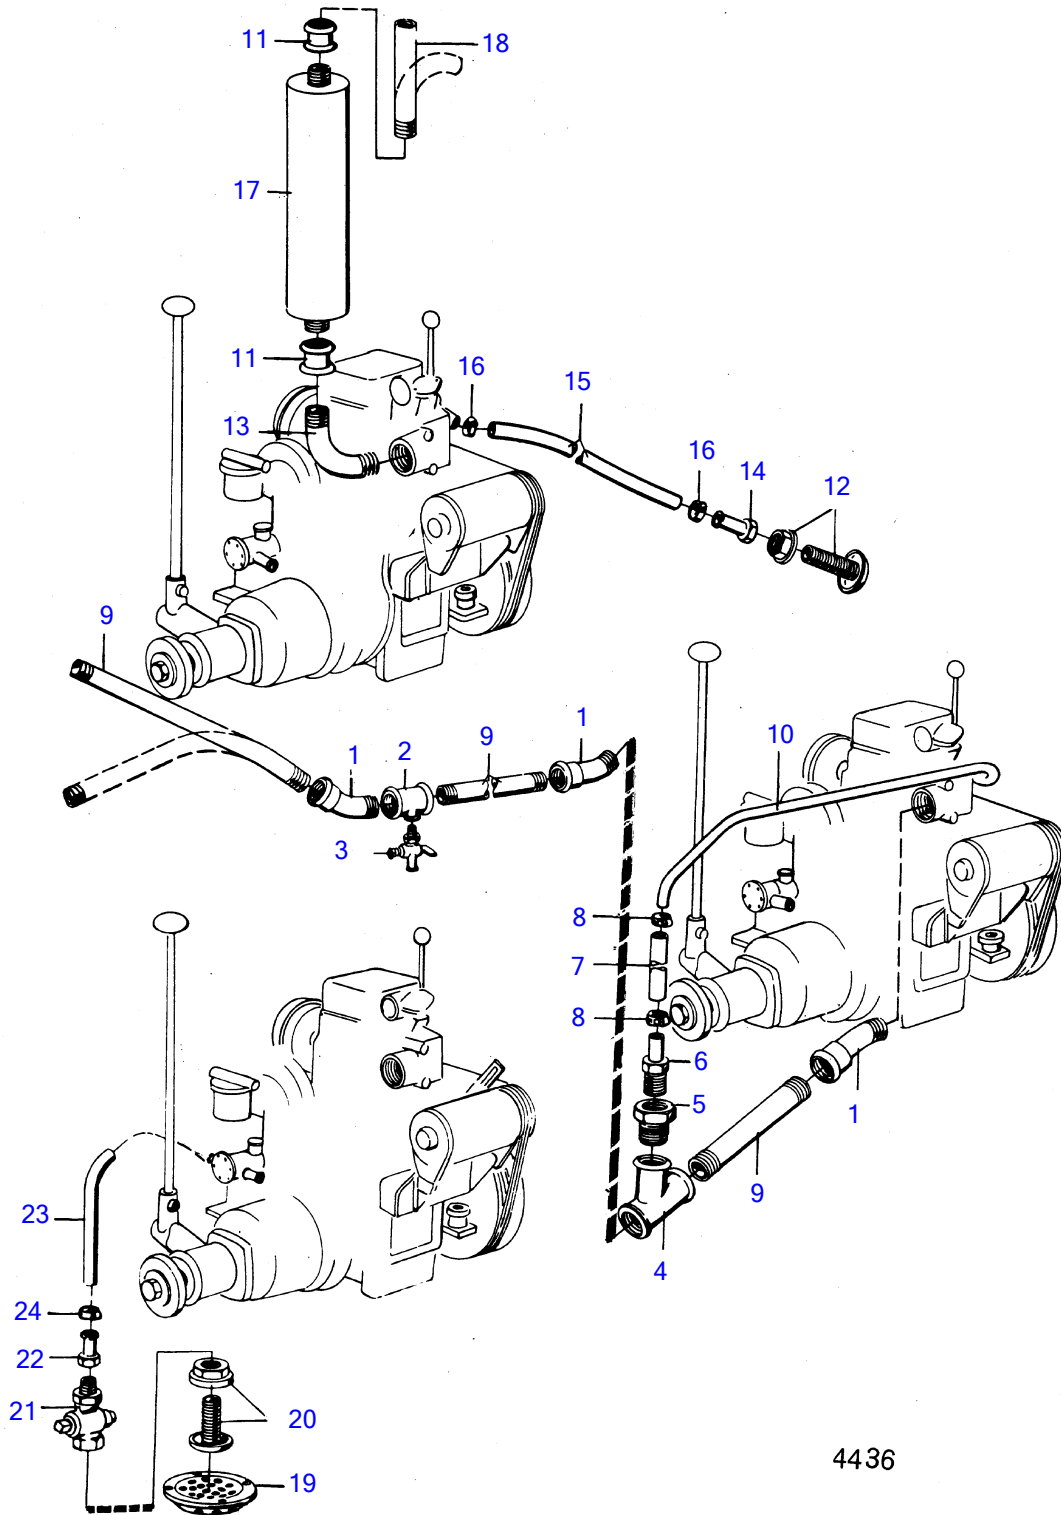

MD1B, MD2B, MD3B

## MD1B, MD2B, MD3B

REF	PART NO.	QTY	DESCRIPTION	NOTES
1	(810362)	3	Elbow pipe	Obsolete part
2	(810365)	1	T-pipe	Obsolete part
3	(810368)	1	Tap	Obsolete part
4	(803680)	1	T-pipe	Obsolete part
5	(803679)	1	Nipple	Obsolete part
6	(803376)	1	Hose attachment	Obsolete part
7	943416	X	Rubber hose	
8	943472	4	Hose clamp	
9	(803918)	3	Tube	L=900mm, Obsolete part
10	(19772)	X	Copper tube	L=800mm, Obsolete part
11	(807770)	2	Nipple	Obsolete part
12	(810669)	1	Table fitting	Obsolete part
13	(803947)	1	Elbow pipe	Obsolete part
14	(810616)	1	Hose attachment	Obsolete part
15	943416	X	Rubber hose	
16	943472	2	Hose clamp	
17	(810671)	1	Muffler	Obsolete part
18	(803918)	1	Tube	Obsolete part
19		1	strainer	Replaced by 828242.
20		1	board connection	Replaced by 828242.
21		1	cock	Replaced by 828242.
22		1	hose connection	Replaced by 828242.
23		X	rubber hose	Replaced by 828242.
24		2	hose clamp	Replaced by 828242.