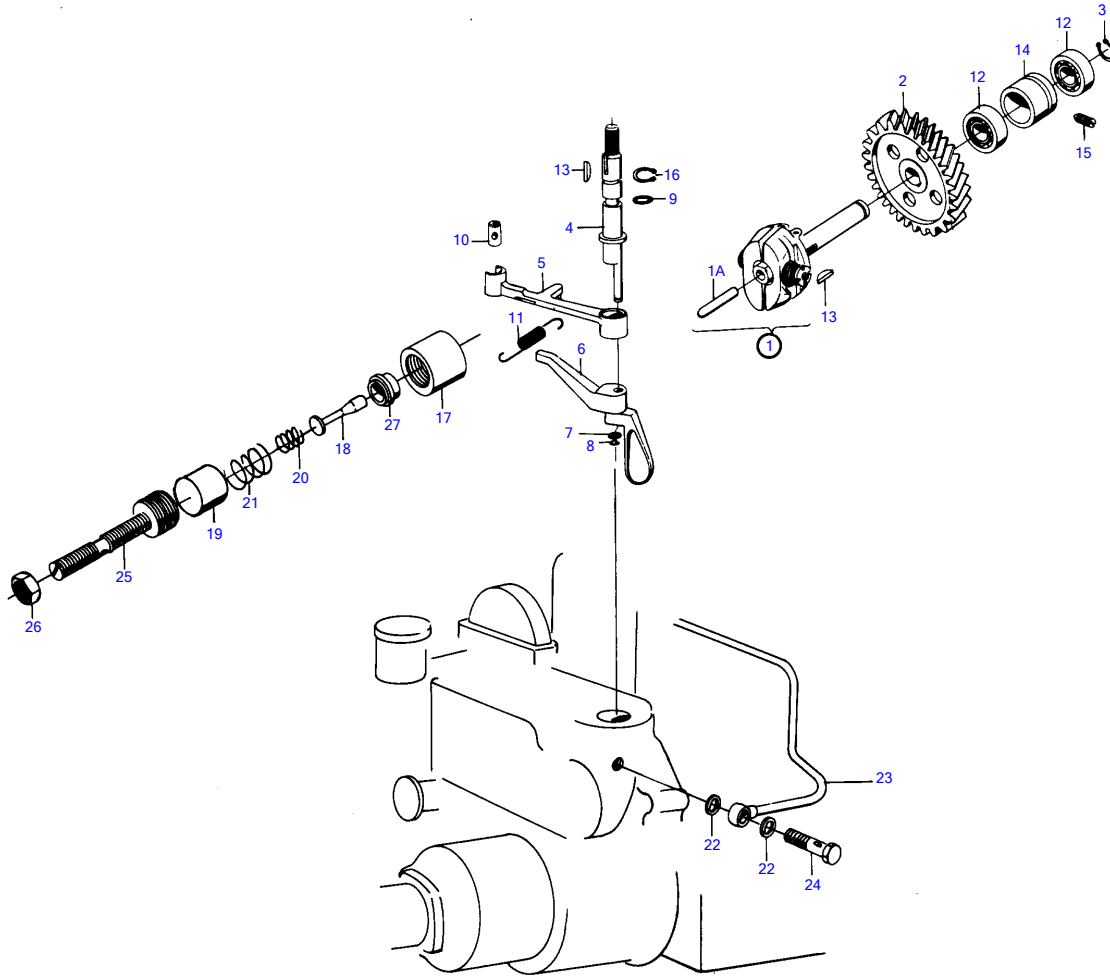

MD3B

6223

MD3B

REF	PART NO.	QTY	DESCRIPTION	NOTES
1	(833465)	1	Governor	Obsolete part
1A	(833678)	1	• Pin	Obsolete part
2	(807436)	1	Gear	Obsolete part
3	914449	1	Snap ring	
4	(833042)	1	Shaft	Obsolete part
5	(833046)	1	Lever	Obsolete part
6	(833039)	1	Lever	Obsolete part
7	955892	1	Washer	
8	951667	1	E-circlip	
9	925053	1	O-ring	
10	(803383)	1	Cube	Obsolete part
11	(833106)	1	Tension spring	Obsolete part
12	11009	2	Ball bearing	
13	910115	1	Woodruff key	
14	(833169)	1	Spacer sleeve	Obsolete part
15	(807054)	1	Set screw	See group 2A, Obsolete part
16	914446	1	Snap ring	
17	(833257)	1	Sleeve	Obsolete part
18	(833277)	1	Pin	Obsolete part
19	(833259)	1	Piston	Obsolete part
20	(833261)	1	Spring	Obsolete part
21	(833262)	1	Spring	Obsolete part
22	907132	4	Gasket	
23	833126	1	Tube	See group 2A
24	48634	2	Hollow screw	
25	(833258)	1	Adjusting screw	Obsolete part
26	(17612)	1	Nut	Obsolete part
27	(833269)	1	Washer	Obsolete part