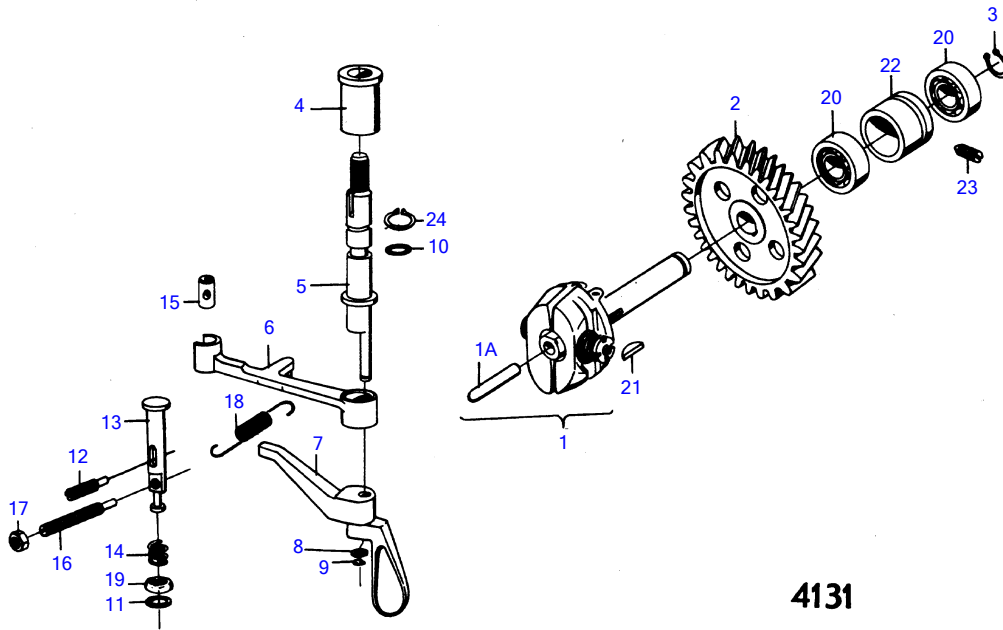

MD2B

4131

MD2B

REF	PART NO.	QTY	DESCRIPTION	NOTES
1	833465	1	Governor	Obsolete part
1A	833678	1	• Pin	Obsolete part
2	807436	1	Gear	Obsolete part
3	914449	1	Snap ring	
4	833041	1	Bushing	See group 2A, Obsolete part
5	833042	1	Shaft	Obsolete part
6	833046	1	Lever	Obsolete part
7	833039	1	Lever	Obsolete part
8	955892	1	Washer	
9	951667	1	E-circlip	
10	925053	1	O-ring	
11	955984	1	O-ring	
12	919119	1	Set screw	Obsolete part
13	833264	1	Shaft	Obsolete part
14	803426	1	Spring	Obsolete part
15	803383	1	Cube	Obsolete part
16	942230	1	Set screw	Obsolete part
17	955781	1	Hexagon nut	
18	833081	1	Tension spring	
19	833265	1	Guide sleeve	Obsolete part
20	11009	2	Ball bearing	
21	910115	1	Woodruff key	
22	833169	1	Spacer sleeve	Obsolete part
23	807054	1	Set screw	See group 2A, Obsolete part
24	914446	1	Snap ring	