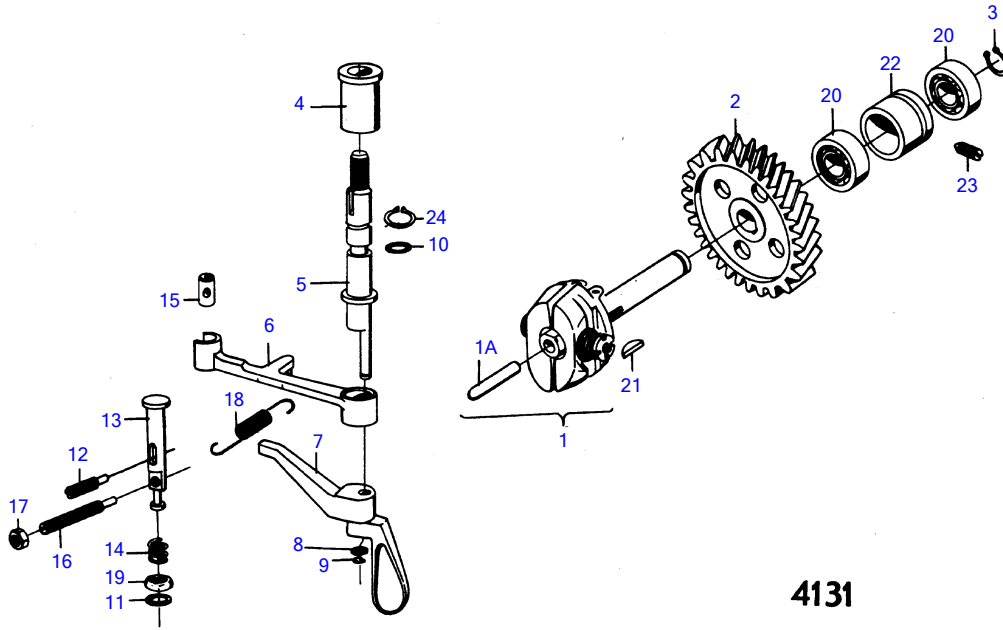

MD1B

4131

MD1B

REF	PART NO.	QTY	DESCRIPTION	NOTES
1	(833465)	1	Governor	Obsolete part
1A	(833678)	1	• Pin	Obsolete part
2	(807436)	1	Gear	Obsolete part
3	914449	1	Snap ring	
4	(833041)	1	Bushing	See group 2A, Obsolete part
5	(833042)	1	Shaft	Obsolete part
6	(833046)	1	Lever	Obsolete part
7	(833039)	1	Lever	Obsolete part
8	955892	1	Washer	
9	951667	1	E-circlip	
10	925053	1	O-ring	
11	955984	1	O-ring	
12	(919119)	1	Set screw	Obsolete part
13	(833264)	1	Shaft	Obsolete part
14	(803426)	1	Spring	Obsolete part
15	(803383)	1	Cube	Obsolete part
16	(942230)	1	Set screw	Obsolete part
17	955781	1	Hexagon nut	
18	833081	1	Tension spring	
19	(833265)	1	Guide sleeve	Obsolete part
20	11009	2	Ball bearing	
21	910115	1	Woodruff key	
22	(833169)	1	Spacer sleeve	Obsolete part
23	(807054)	1	Set screw	See group 2A, Obsolete part
24	914446	1	Snap ring	