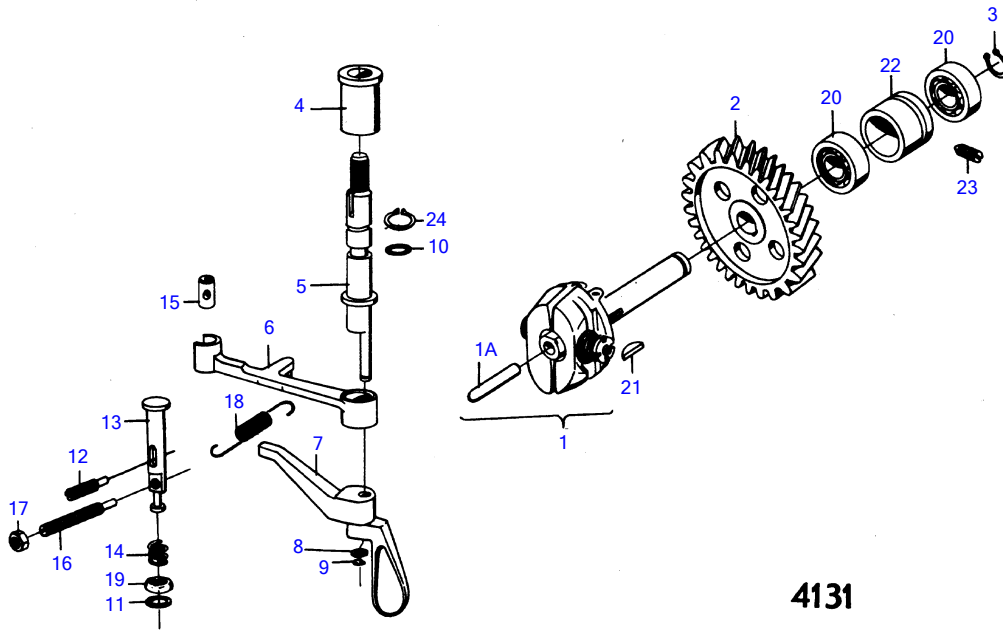

MD1B

4131

MD1B

REF	PART NO.	QTY	DESCRIPTION	NOTES
1	(833465)	1	Governor	Obsolete part
1A	(833678)	1	• Pin	Obsolete part
2	(807436)	1	Gear	Obsolete part
3	914449	1	Snap ring	
4	(833041)	1	Bushing	See group 2A, Obsolete part
5	(833042)	1	Shaft	Obsolete part
6	(833046)	1	Lever	Obsolete part
7	(833039)	1	Lever	Obsolete part
8	955892	1	Washer	
9	951667	1	E-circlip	
10	925053	1	O-ring	
11	955984	1	O-ring	
12	(919119)	1	Set screw	Obsolete part
13	(833264)	1	Shaft	Obsolete part
14	(803426)	1	Spring	Obsolete part
15	(803383)	1	Cube	Obsolete part
16	(942230)	1	Set screw	Obsolete part
17	955781	1	Hexagon nut	
18	833081	1	Tension spring	
19	(833265)	1	Guide sleeve	Obsolete part
20	11009	2	Ball bearing	
21	910115	1	Woodruff key	
22	(833169)	1	Spacer sleeve	Obsolete part
23	(807054)	1	Set screw	See group 2A, Obsolete part
24	914446	1	Snap ring	