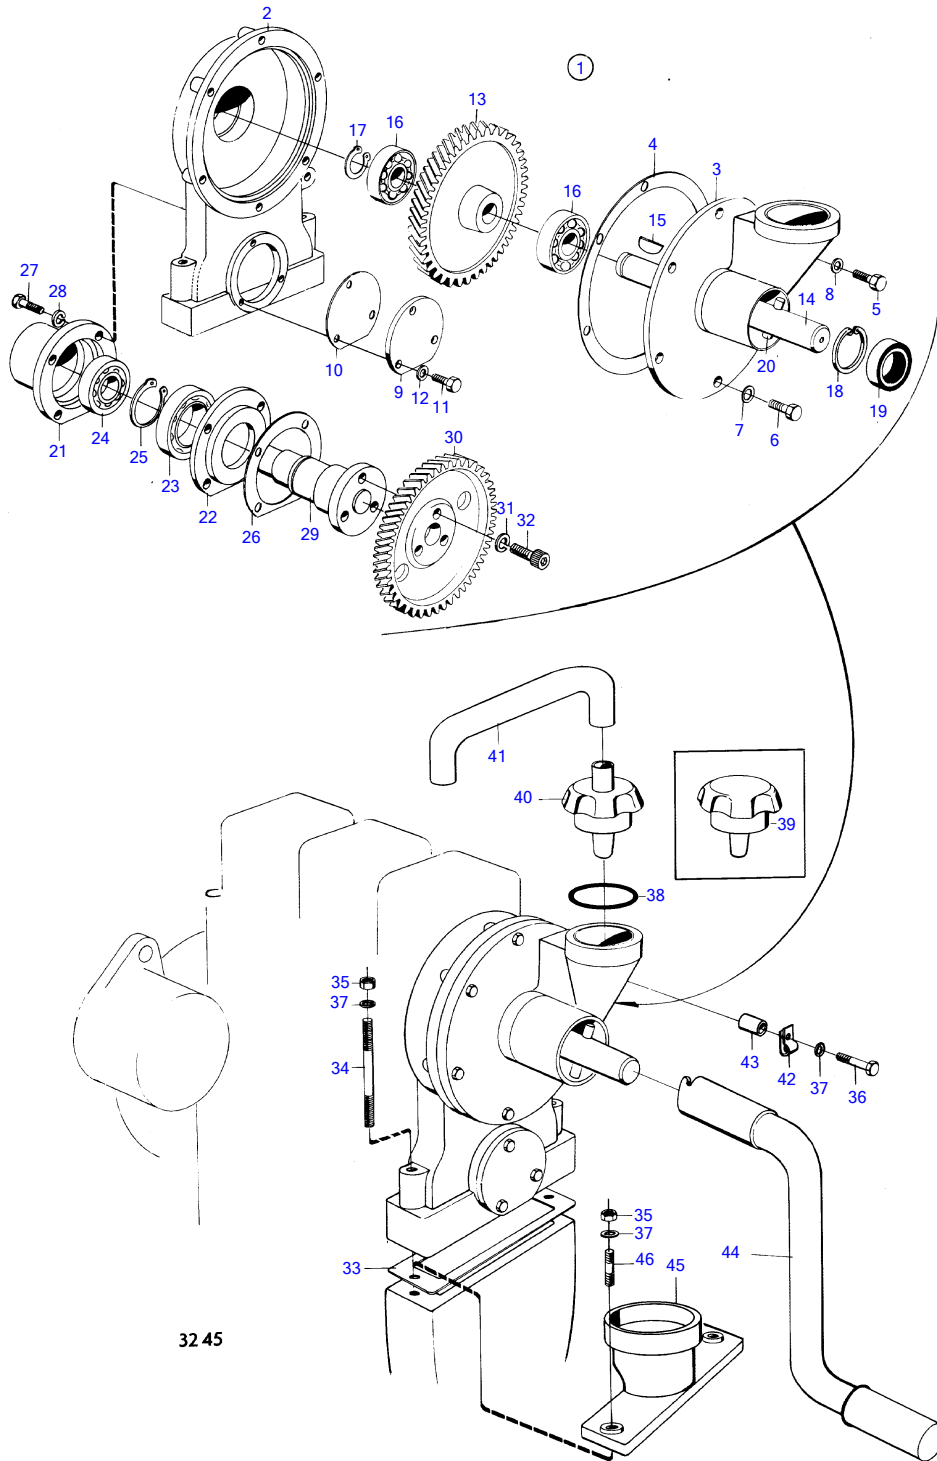

MD3B

MD3B

REF	PART NO.	QTY	DESCRIPTION	NOTES
1	(807283)	1	Hand start	Spec 867146, 867147, MO-1755 except 1668-1670., Obsolete part
2		1	• housing	
3	803330	1	• Camshaft bushing	
4	807276	1	• Gasket	
5	955271	5	• Hexagon screw	
6	955270	1	• Hexagon screw	
7	941906	1	• Spring washer	
8	11991	5	• Gasket	
9	(897254)	1	• Cover	Obsolete part
10	897255	1	• Gasket	
11	940102	3	• Hexagon screw	
12	18806	3	• Gasket	
13	(807280)	1	• Gear	Obsolete part
14	(807281)	1	• Shaft	Obsolete part
15	(910117)	1	• Woodruff key	Obsolete part
16	(181113)	2	• Ball bearing	Obsolete part
17	(914454)	1	• Snap ring	Obsolete part
18	(914524)	1	• Snap ring	Obsolete part
19	833760	1	• Sealing ring	Replaced by 3886602
	3886602	1	• Sealing ring	
20	(952007)	1	• Spring pin	Obsolete part
21	(807277)	1	• Bearing housing	Obsolete part
22	(807360)	1	• Flange	Obsolete part
23	18559	1	• Ball bearing	
24	(181180)	1	• Ball bearing	Obsolete part
25	914459	1	• Snap ring	
26	807278	2	• Gasket	
27	955271	4	• Hexagon screw	
28	941906	4	• Spring washer	
29	(807279)	1	• Shaft	Obsolete part
30	(840370)	1	• Gear	Obsolete part, (803344)
31	941906	3	• Spring washer	
32	942001	3	• Hex. socket screw	
33	803361	X	Gasket	Spec 867146, 867147, MO-1755 except 1668-1670.
34	(952989)	2	Stud	Obsolete part, Spec 867146, 867147, MO-1755 except 1668-1670., L=80mm
35	955782	2	Hexagon nut	Spec 867146, 867147, MO-1755 except 1668-1670.
36	955295	1	Hexagon screw	Spec 867146, 867147, MO-1755 except 1668-1670., L=20mm
37	941907	3	Spring washer	Spec 867146, 867147, MO-1755 except 1668-1670.
38	940096	1	Gasket	Spec 867146, 867147, MO-1755 except 1668-1670.
39	(403515)	1	Breather cap	Obsolete part, Early type
40	418954	1	Vent cover	Spec 867146, 867147, MO-1755 except 1668-1670., Late type
41	(833747)	1	Rubber hose	Obsolete part, Spec 867146, 867147, MO-1755 except 1668-1670.
	(833671)	1	Rubber hose	Obsolete part, Spec 867146, 867147 without manual starter.
42	940374	1	Clamp	Spec 867146, 867147, MO-1755 except 1668-1670.
43	823492	1	Spacer sleeve	Spec 867146, 867147, MO-1755 except 1668-1670.
44	803920	1	Starter crank	Spec 867146, 867147, MO-1755 except 1668-1670.
45	(833601)	1	Ventilation housing	Obsolete part, Spec 867146, 867147 without manual starter.
46	924060	2	Stud	Spec 867146, 867147 without manual starter.