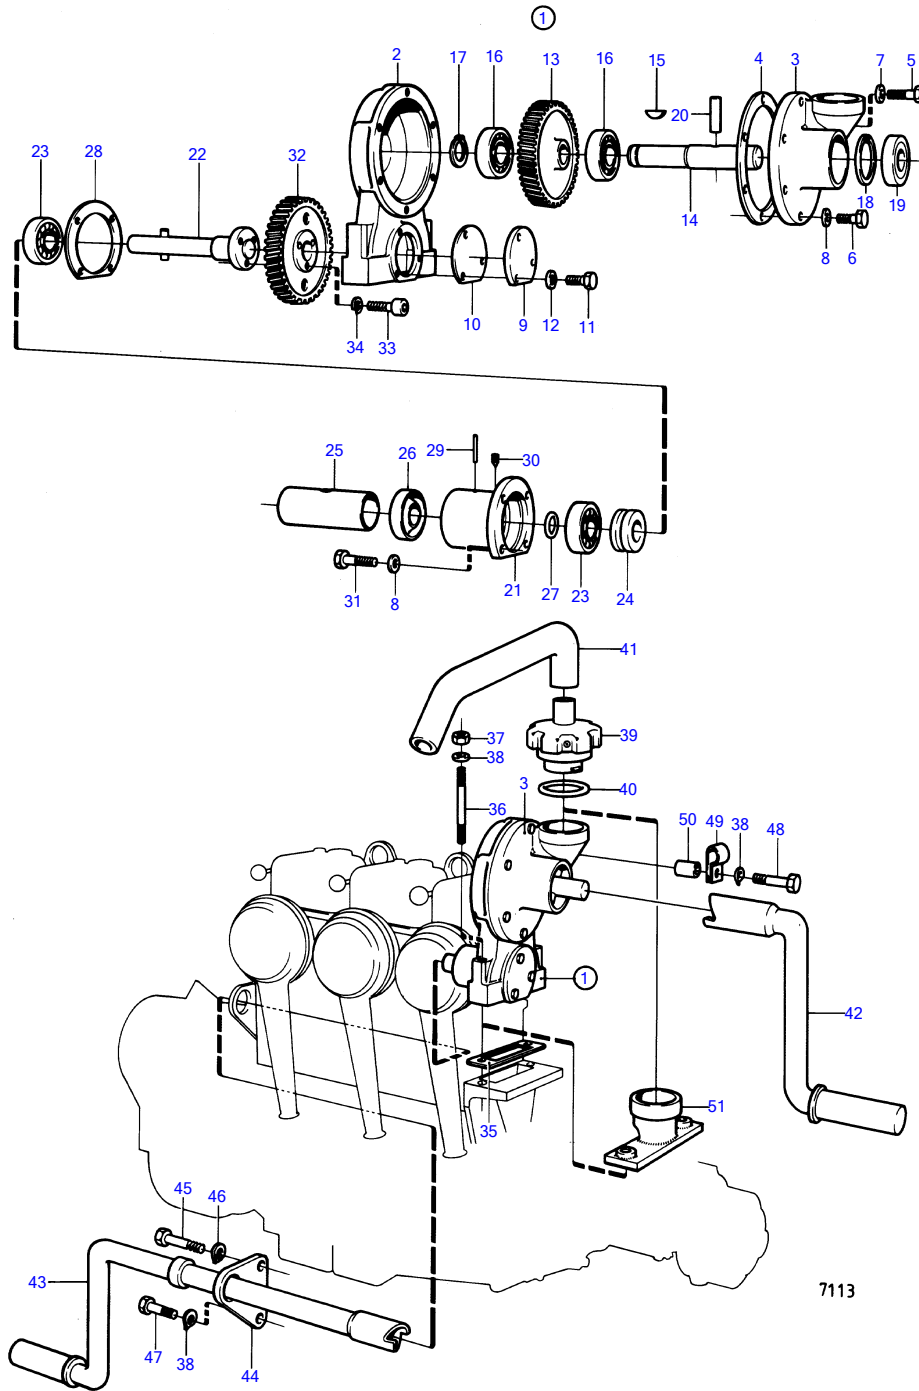

## MD3B

REF	PART NO.	QTY	DESCRIPTION	SEE SEC.	NOTES
1	(833573)	1	Hand start		Spec 867146, 867147, MO 1668-1670, 1656-., Spec 867119, 867231., Obsolete part
2		1	• housing		
3	(833330)	1	• Cover		Obsolete part
4	807276	1	• Gasket		
5	955271	5	• Hexagon screw		
6	955270	1	• Hexagon screw		
7	941906	5	• Spring washer		
8	11991	5	• Gasket		
9	(897254)	1	• Cover		Obsolete part
10	897255	1	• Gasket		
11	(955243)	3	• Hexagon screw		Obsolete part
12	18806	3	• Gasket		
13	(807280)	1	• Gear		Obsolete part
14	(807281)	1	• Shaft		Obsolete part
15	(910117)	1	• Woodruff key		Obsolete part
16	(181113)	2	• Ball bearing		Obsolete part
17	(914454)	1	• Snap ring		Obsolete part
18	(914524)	1	• Snap ring		Obsolete part
19	833760	1	• Sealing ring		Replaced by 3886602
	3886602	1	• Sealing ring		
20	(952007)	1	• Spring pin		Obsolete part
21	(833551)	1	• Bearing carrier		Obsolete part
22	(833555)	1	• Shaft		Obsolete part
23	(181119)	2	• Ball bearing		Obsolete part
24	(833552)	1	• Spacer sleeve		Obsolete part
25	(833553)	1	• Spacer sleeve		Obsolete part
26	833759	1	• Sealing ring		
27	955990	1	• O-ring		
28	807278	1	• Gasket		
29	(951991)	1	• Spring pin		Obsolete part
30	(963012)	1	• Set screw		Obsolete part
31	955271	4	• Hexagon screw		
32	(840370)	1	• Gear		Obsolete part, (803344)
33	942001	3	• Hex. socket screw		
34	955948	3	• Toothed washer		
35	803361	X	Gasket		
				13746	
36	(952989)	1	Stud		Obsolete part, L=80mm
	(952990)	1	Stud		Obsolete part, L=85mm
	924061	2	Stud		For breather housing 833601.
37	955782	2	Hexagon nut	13746	
38	941907	2	Spring washer		
39	418954	1	Vent cover		
40	940096	1	Gasket		
41	(833747)	1	Rubber hose		Obsolete part, MD3B spec 867119, 867231.
	(833671)	1	Rubber hose		Obsolete part, Spec 867146, 867147, MO 1668-1670, 1656-., MD17D/HD-HE spec 867684., MD17C spec 867211, 867340.
42	803920	1	Starter crank, rear		
43	(833566)	1	Starter crank, forward		Obsolete part, Spec 867146, 867147, MO 1668-1670, 1656-., Spec 867119, 867231., MD17D/HD-HE spec 867684., MD17C spec 867211, 867340.
44	(833562)	1	Bracket		Obsolete part, Spec 867146, 867147, MO 1668-1670, 1656-., Spec 867119, 867231., MD17D/HD-HE spec 867684., MD17C spec 867211, 867340.
45	955318	1	Hexagon screw		Spec 867146, 867147, MO 1668-1670, 1656-., Spec 867119, 867231., MD17D/HD-HE spec 867684., MD17C spec 867211, 867340.
46	941908	1	Spring washer		Spec 867146, 867147, MO 1668-1670, 1656-., Spec 867119, 867231., MD17D/HD-HE spec 867684., MD17C spec 867211, 867340.
47	955297	1	Hexagon screw		Spec 867146, 867147, MO 1668-1670, 1656-., Spec 867119, 867231., MD17D/HD-HE spec 867684., MD17C spec 867211, 867340.
48	955295	1	Hexagon screw		Alt, L=20mm
49	940374	1	Clamp	13746	
50	823492	1	Spacer sleeve		Alt, L=10mm