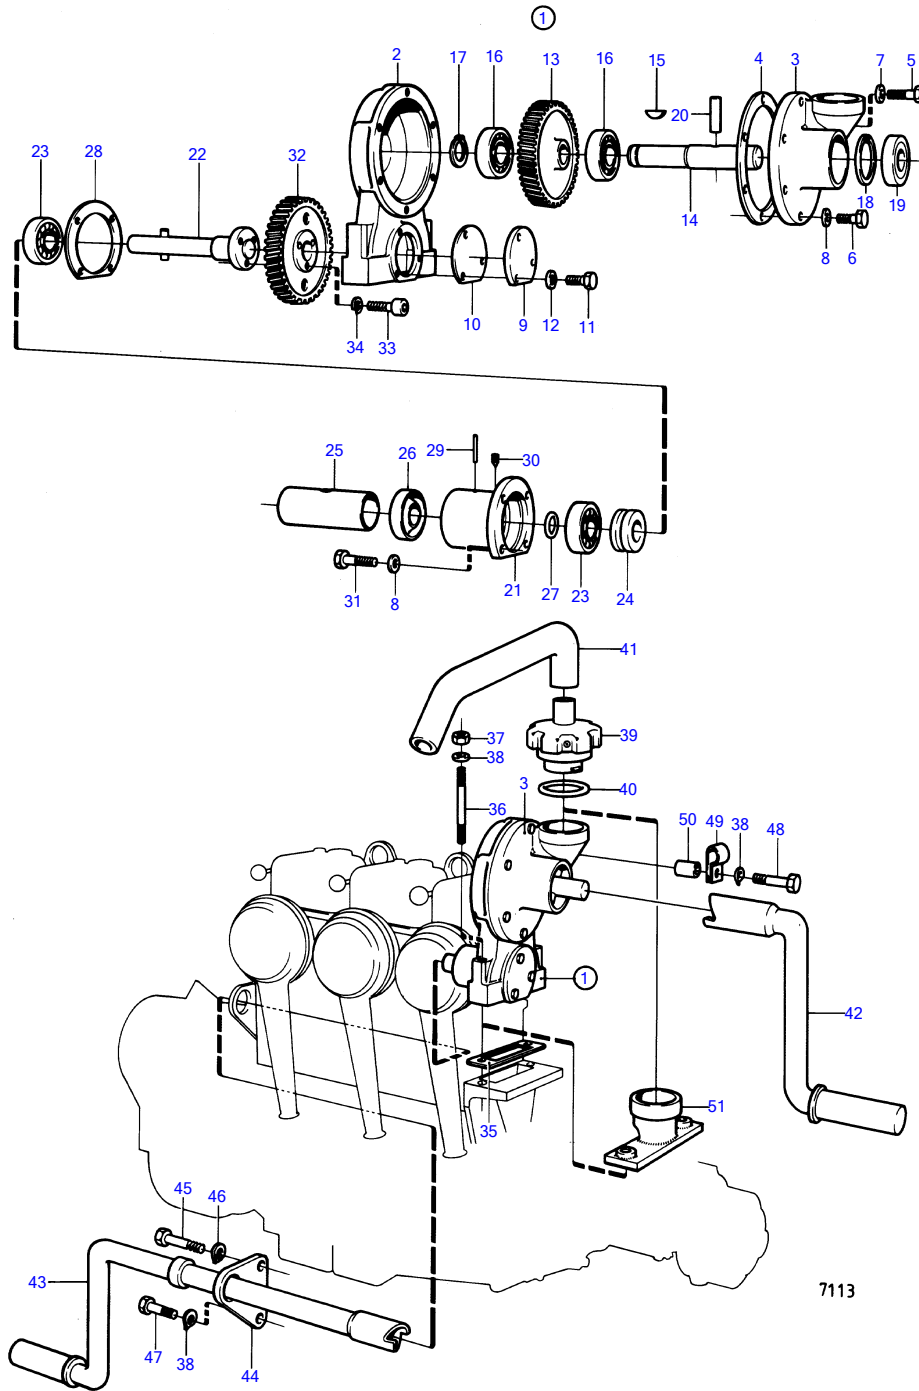

MD3B

7113

MD3B

REF	PART NO.	QTY	DESCRIPTION	SEE SEC.	NOTES
1	(833573)	1	Hand start		Spec 867146, 867147, MO 1668-1670, 1656-., Spec 867119, 867231., Obsolete part
2		1	• housing		
3	(833330)	1	• Cover		Obsolete part
4	807276	1	• Gasket		
5	955271	5	• Hexagon screw		
6	955270	1	• Hexagon screw		
7	941906	5	• Spring washer		
8	11991	5	• Gasket		
9	(897254)	1	• Cover		Obsolete part
10	897255	1	• Gasket		
11	(955243)	3	• Hexagon screw		Obsolete part
12	18806	3	• Gasket		
13	(807280)	1	• Gear		Obsolete part
14	(807281)	1	• Shaft		Obsolete part
15	(910117)	1	• Woodruff key		Obsolete part
16	(181113)	2	• Ball bearing		Obsolete part
17	(914454)	1	• Snap ring		Obsolete part
18	(914524)	1	• Snap ring		Obsolete part
19	833760	1	• Sealing ring		Replaced by 3886602
	3886602	1	• Sealing ring		
20	(952007)	1	• Spring pin		Obsolete part
21	(833551)	1	• Bearing carrier		Obsolete part
22	(833555)	1	• Shaft		Obsolete part
23	(181119)	2	• Ball bearing		Obsolete part
24	(833552)	1	• Spacer sleeve		Obsolete part
25	(833553)	1	• Spacer sleeve		Obsolete part
26	833759	1	• Sealing ring		
27	955990	1	• O-ring		
28	807278	1	• Gasket		
29	(951991)	1	• Spring pin		Obsolete part
30	(963012)	1	• Set screw		Obsolete part
31	955271	4	• Hexagon screw		
32	(840370)	1	• Gear		Obsolete part, (803344)
33	942001	3	• Hex. socket screw		
34	955948	3	• Toothed washer		
35	803361	X	Gasket		
				13746	
36	(952989)	1	Stud		Obsolete part, L=80mm
	(952990)	1	Stud		Obsolete part, L=85mm
	924061	2	Stud		For breather housing 833601.
37	955782	2	Hexagon nut	13746	
38	941907	2	Spring washer		
39	418954	1	Vent cover		
40	940096	1	Gasket		
41	(833747)	1	Rubber hose		Obsolete part, MD3B spec 867119, 867231.
	(833671)	1	Rubber hose		Obsolete part, Spec 867146, 867147, MO 1668-1670, 1656-., MD17D/HD-HE spec 867684., MD17C spec 867211, 867340.
42	803920	1	Starter crank, rear		
43	(833566)	1	Starter crank, forward		Obsolete part, Spec 867146, 867147, MO 1668-1670, 1656-., Spec 867119, 867231., MD17D/HD-HE spec 867684., MD17C spec 867211, 867340.
44	(833562)	1	Bracket		Obsolete part, Spec 867146, 867147, MO 1668-1670, 1656-., Spec 867119, 867231., MD17D/HD-HE spec 867684., MD17C spec 867211, 867340.
45	955318	1	Hexagon screw		Spec 867146, 867147, MO 1668-1670, 1656-., Spec 867119, 867231., MD17D/HD-HE spec 867684., MD17C spec 867211, 867340.
46	941908	1	Spring washer		Spec 867146, 867147, MO 1668-1670, 1656-., Spec 867119, 867231., MD17D/HD-HE spec 867684., MD17C spec 867211, 867340.
47	955297	1	Hexagon screw		Spec 867146, 867147, MO 1668-1670, 1656-., Spec 867119, 867231., MD17D/HD-HE spec 867684., MD17C spec 867211, 867340.
48	955295	1	Hexagon screw		Alt, L=20mm
49	940374	1	Clamp	13746	
50	823492	1	Spacer sleeve		Alt, L=10mm