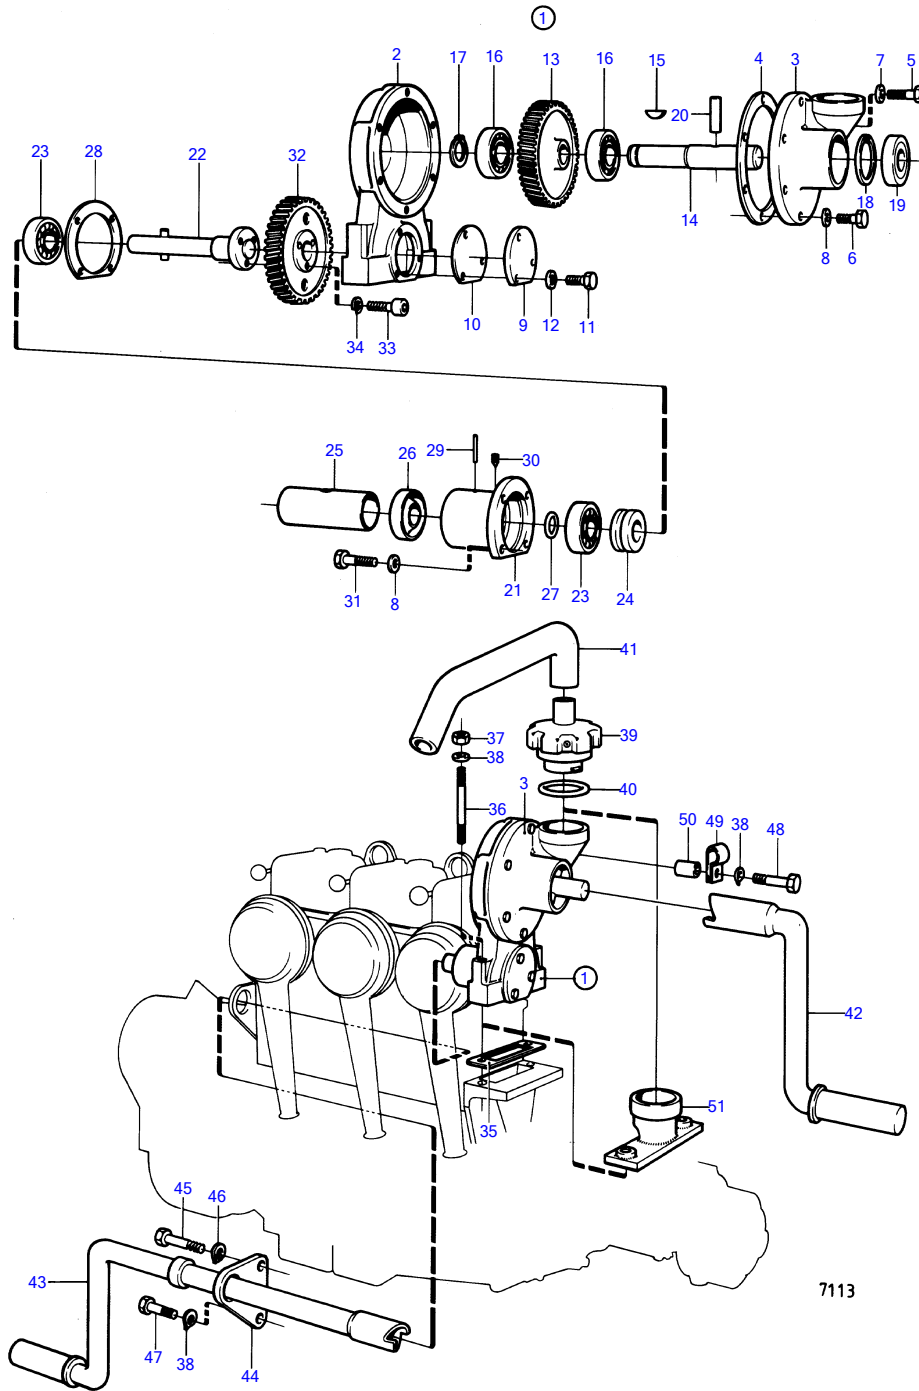

MD3B

MD3B

REF	PART NO.	QTY	DESCRIPTION	SEE SEC.	NOTES
1	(833573)	1	Hand start		Spec 867146, 867147, MO 1668-1670, 1656-., Spec 867119, 867231., Obsolete part
2		1	• housing		
3	(833330)	1	• Cover		Obsolete part
4	807276	1	• Gasket		
5	955271	5	• Hexagon screw		
6	955270	1	• Hexagon screw		
7	941906	5	• Spring washer		
8	11991	5	• Gasket		
9	(897254)	1	• Cover		Obsolete part
10	897255	1	• Gasket		
11	(955243)	3	• Hexagon screw		Obsolete part
12	18806	3	• Gasket		
13	(807280)	1	• Gear		Obsolete part
14	(807281)	1	• Shaft		Obsolete part
15	(910117)	1	• Woodruff key		Obsolete part
16	(181113)	2	• Ball bearing		Obsolete part
17	(914454)	1	• Snap ring		Obsolete part
18	(914524)	1	• Snap ring		Obsolete part
19	833760	1	• Sealing ring		Replaced by 3886602
	3886602	1	• Sealing ring		
20	(952007)	1	• Spring pin		Obsolete part
21	(833551)	1	• Bearing carrier		Obsolete part
22	(833555)	1	• Shaft		Obsolete part
23	(181119)	2	• Ball bearing		Obsolete part
24	(833552)	1	• Spacer sleeve		Obsolete part
25	(833553)	1	• Spacer sleeve		Obsolete part
26	833759	1	• Sealing ring		
27	955990	1	• O-ring		
28	807278	1	• Gasket		
29	(951991)	1	• Spring pin		Obsolete part
30	(963012)	1	• Set screw		Obsolete part
31	955271	4	• Hexagon screw		
32	(840370)	1	• Gear		Obsolete part, (803344)
33	942001	3	• Hex. socket screw		
34	955948	3	• Toothed washer		
35	803361	X	Gasket		
				13746	
36	(952989)	1	Stud		Obsolete part, L=80mm
	(952990)	1	Stud		Obsolete part, L=85mm
	924061	2	Stud		For breather housing 833601.
37	955782	2	Hexagon nut	13746	
38	941907	2	Spring washer		
39	418954	1	Vent cover		
40	940096	1	Gasket		
41	(833747)	1	Rubber hose		Obsolete part, MD3B spec 867119, 867231.
	(833671)	1	Rubber hose		Obsolete part, Spec 867146, 867147, MO 1668-1670, 1656-., MD17D/HD-HE spec 867684., MD17C spec 867211, 867340.
42	803920	1	Starter crank, rear		
43	(833566)	1	Starter crank, forward		Obsolete part, Spec 867146, 867147, MO 1668-1670, 1656-., Spec 867119, 867231., MD17D/HD-HE spec 867684., MD17C spec 867211, 867340.
44	(833562)	1	Bracket		Obsolete part, Spec 867146, 867147, MO 1668-1670, 1656-., Spec 867119, 867231., MD17D/HD-HE spec 867684., MD17C spec 867211, 867340.
45	955318	1	Hexagon screw		Spec 867146, 867147, MO 1668-1670, 1656-., Spec 867119, 867231., MD17D/HD-HE spec 867684., MD17C spec 867211, 867340.
46	941908	1	Spring washer		Spec 867146, 867147, MO 1668-1670, 1656-., Spec 867119, 867231., MD17D/HD-HE spec 867684., MD17C spec 867211, 867340.
47	955297	1	Hexagon screw		Spec 867146, 867147, MO 1668-1670, 1656-., Spec 867119, 867231., MD17D/HD-HE spec 867684., MD17C spec 867211, 867340.
48	955295	1	Hexagon screw		Alt, L=20mm
49	940374	1	Clamp	13746	
50	823492	1	Spacer sleeve		Alt, L=10mm