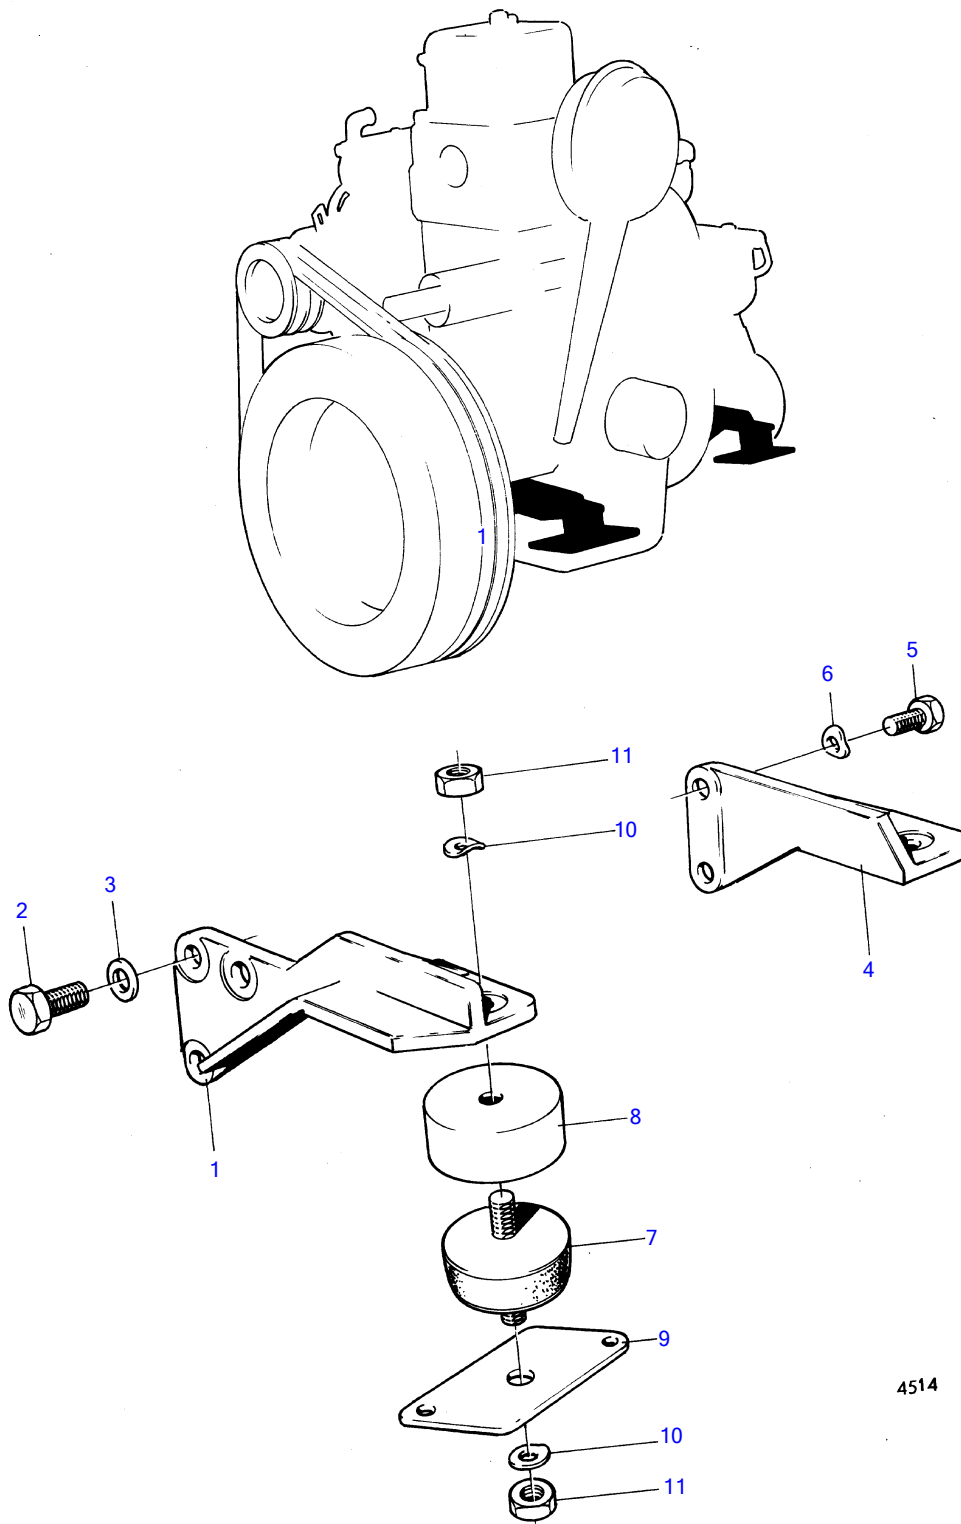

MD1B

4514

MD1B

REF	PART NO.	QTY	DESCRIPTION	NOTES
1	(833246)	1	Engine bracket	Narrow brackets. spec 867001, 867002, 867091., Obsolete part
	(833575)	1	Engine bracket	Wide brackets. spec 867140, 867141, 867142, 867229., Obsolete part, S.B
	(833247)	1	Engine bracket	Obsolete part, Narrow brackets. spec 867001, 867002, 867091., P
	(833576)	1	Engine bracket	Obsolete part, Wide brackets. spec 867140, 867141, 867142, 867229., P
2	955322	4	Hexagon screw	L=50mm
	955320	2	Hexagon screw	L=40mm
3	946075	6	Washer	
4	(803428)	1	Bracket	Obsolete part, Narrow brackets. spec 867001, 867002, 867091., S.B
	(833540)	1	Engine bracket	Obsolete part, Wide brackets. spec 867140, 867141, 867142, 867229., Replaced by 833540., (833572) SB
	(897363)	1	Bracket	Obsolete part, Narrow brackets. spec 867001, 867002, 867091., P
	(833541)	1	Engine bracket	Obsolete part, Wide brackets. spec 867140, 867141, 867142, 867229., P
5	955317	2	Hexagon screw	L=25mm
	955332	1	Hexagon screw	L=120mm
	(192357)	1	Screw	Obsolete part, L=115mm
6	941908	2	Spring washer	
	940109	2	Toothed washer	
7	833720	4	Rubber cushion	Soft rubber blocks.
	833625	4	Rubber cushion	Hard rubber blocks., Narrow brackets.
8	807228	4	Sleeve	
9	833571	4	Bracket	Soft rubber blocks., Hard rubber blocks.
	807226	4	Attaching plate	For narrow brackets and hard rubber blocks.
10	940280	8	Spring washer	
11	955850	8	Hexagon nut	