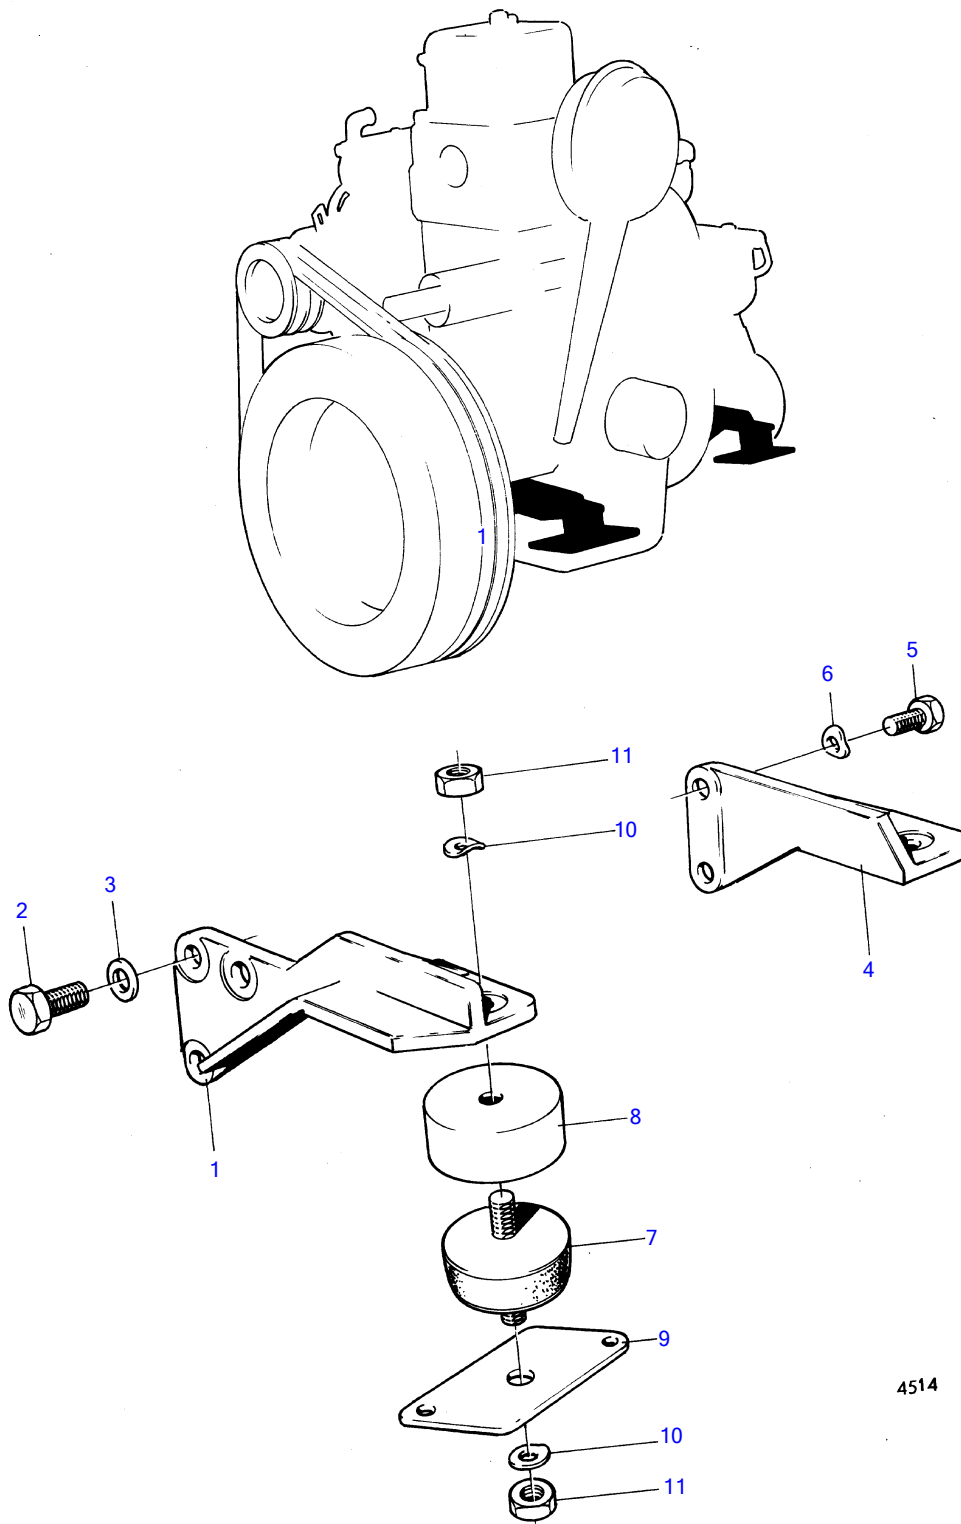

MD1B

MD1B

REF	PART NO.	QTY	DESCRIPTION	NOTES
1	(833246)	1	Engine bracket	Narrow brackets. spec 867001, 867002, 867091., Obsolete part
	(833575)	1	Engine bracket	Wide brackets. spec 867140, 867141, 867142, 867229., Obsolete part, S.B
	(833247)	1	Engine bracket	Obsolete part, Narrow brackets. spec 867001, 867002, 867091., P
	(833576)	1	Engine bracket	Obsolete part, Wide brackets. spec 867140, 867141, 867142, 867229., P
2	955322	4	Hexagon screw	L=50mm
	955320	2	Hexagon screw	L=40mm
3	946075	6	Washer	
4	(803428)	1	Bracket	Obsolete part, Narrow brackets. spec 867001, 867002, 867091., S.B
	(833540)	1	Engine bracket	Obsolete part, Wide brackets. spec 867140, 867141, 867142, 867229., Replaced by 833540., (833572) SB
	(897363)	1	Bracket	Obsolete part, Narrow brackets. spec 867001, 867002, 867091., P
	(833541)	1	Engine bracket	Obsolete part, Wide brackets. spec 867140, 867141, 867142, 867229., P
5	955317	2	Hexagon screw	L=25mm
	955332	1	Hexagon screw	L=120mm
	(192357)	1	Screw	Obsolete part, L=115mm
6	941908	2	Spring washer	
	940109	2	Toothed washer	
7	833720	4	Rubber cushion	Soft rubber blocks.
	833625	4	Rubber cushion	Hard rubber blocks., Narrow brackets.
8	807228	4	Sleeve	
9	833571	4	Bracket	Soft rubber blocks., Hard rubber blocks.
	807226	4	Attaching plate	For narrow brackets and hard rubber blocks.
10	940280	8	Spring washer	
11	955850	8	Hexagon nut	