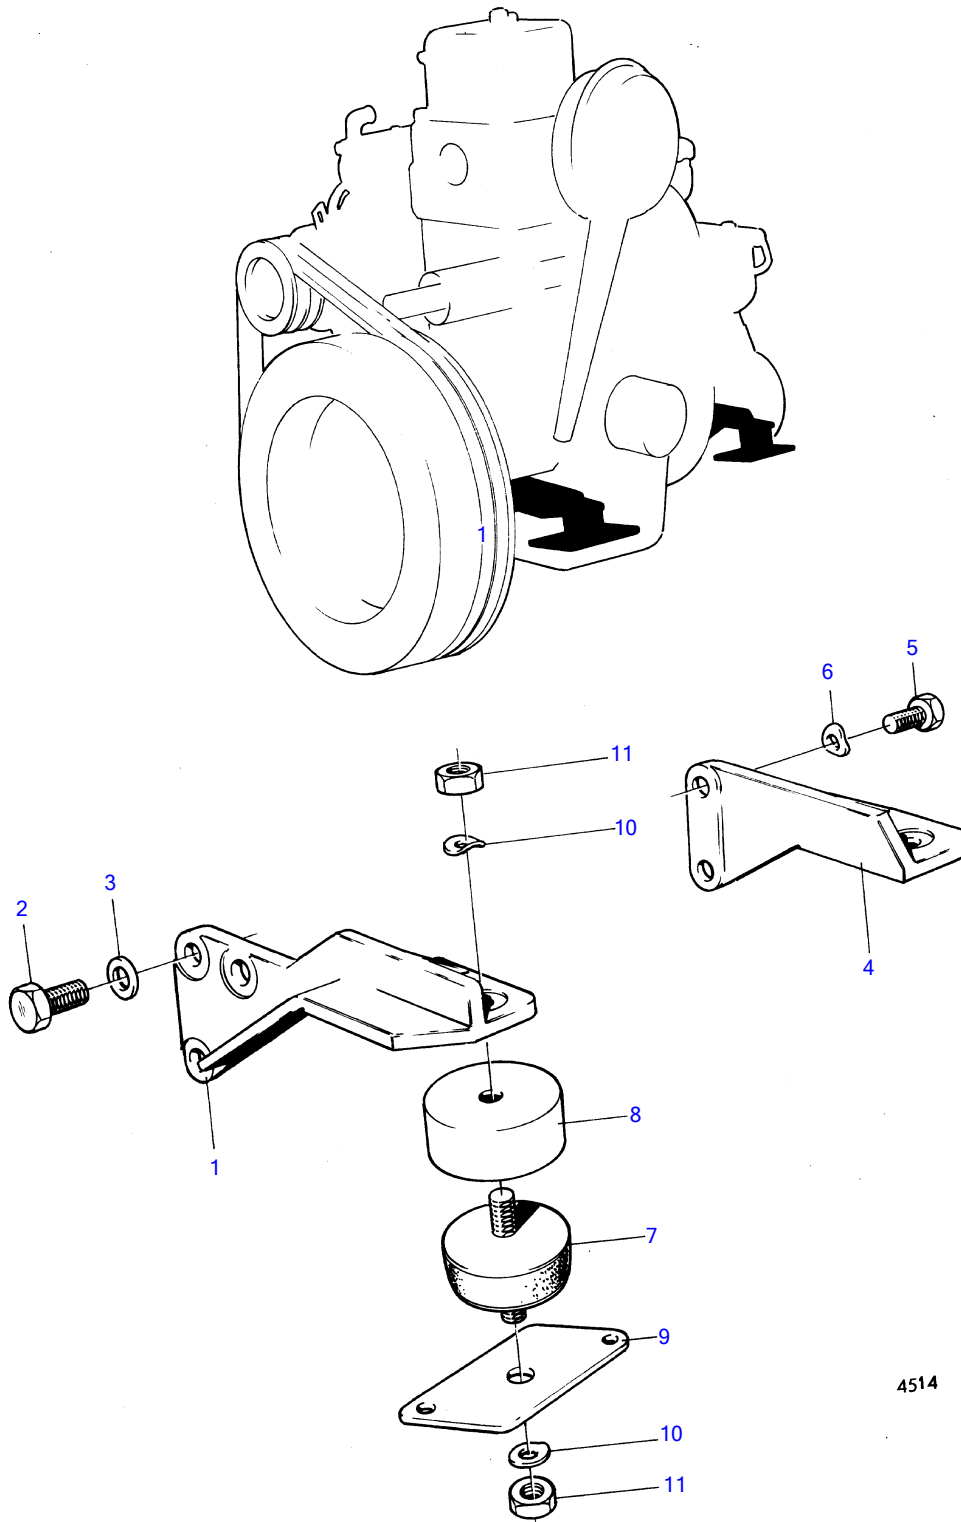

MD1B

MD1B

REF	PART NO.	QTY	DESCRIPTION	NOTES
1	(833246)	1	Engine bracket	Narrow brackets. spec 867001, 867002, 867091., Obsolete part
	(833575)	1	Engine bracket	Wide brackets. spec 867140, 867141, 867142, 867229., Obsolete part, S.B
	(833247)	1	Engine bracket	Obsolete part, Narrow brackets. spec 867001, 867002, 867091., P
	(833576)	1	Engine bracket	Obsolete part, Wide brackets. spec 867140, 867141, 867142, 867229., P
2	955322	4	Hexagon screw	L=50mm
	955320	2	Hexagon screw	L=40mm
3	946075	6	Washer	
4	(803428)	1	Bracket	Obsolete part, Narrow brackets. spec 867001, 867002, 867091., S.B
	(833540)	1	Engine bracket	Obsolete part, Wide brackets. spec 867140, 867141, 867142, 867229., Replaced by 833540., (833572) SB
	(897363)	1	Bracket	Obsolete part, Narrow brackets. spec 867001, 867002, 867091., P
	(833541)	1	Engine bracket	Obsolete part, Wide brackets. spec 867140, 867141, 867142, 867229., P
5	955317	2	Hexagon screw	L=25mm
	955332	1	Hexagon screw	L=120mm
	(192357)	1	Screw	Obsolete part, L=115mm
6	941908	2	Spring washer	
	940109	2	Toothed washer	
7	833720	4	Rubber cushion	Soft rubber blocks.
	833625	4	Rubber cushion	Hard rubber blocks., Narrow brackets.
8	807228	4	Sleeve	
9	833571	4	Bracket	Soft rubber blocks., Hard rubber blocks.
	807226	4	Attaching plate	For narrow brackets and hard rubber blocks.
10	940280	8	Spring washer	
11	955850	8	Hexagon nut	