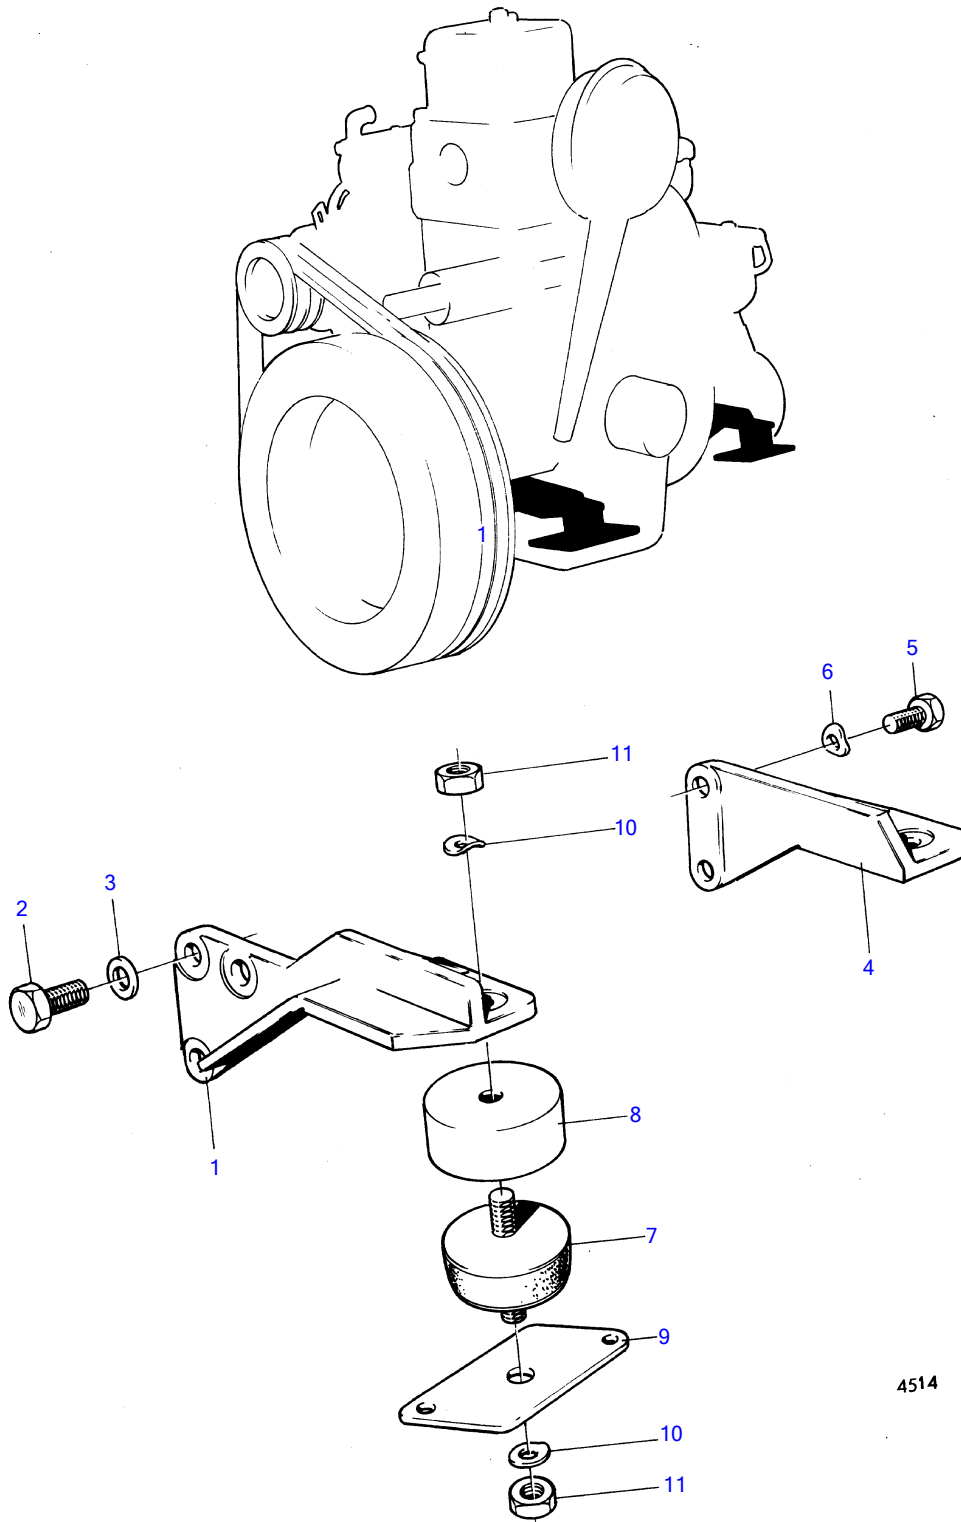

MD1B

4514

MD1B

REF	PART NO.	QTY	DESCRIPTION	NOTES
1	(833246)	1	Engine bracket	Narrow brackets. spec 867001, 867002, 867091., Obsolete part
	(833575)	1	Engine bracket	Wide brackets. spec 867140, 867141, 867142, 867229., Obsolete part, S.B
	(833247)	1	Engine bracket	Obsolete part, Narrow brackets. spec 867001, 867002, 867091., P
	(833576)	1	Engine bracket	Obsolete part, Wide brackets. spec 867140, 867141, 867142, 867229., P
2	955322	4	Hexagon screw	L=50mm
	955320	2	Hexagon screw	L=40mm
3	946075	6	Washer	
4	(803428)	1	Bracket	Obsolete part, Narrow brackets. spec 867001, 867002, 867091., S.B
	(833540)	1	Engine bracket	Obsolete part, Wide brackets. spec 867140, 867141, 867142, 867229., Replaced by 833540., (833572) SB
	(897363)	1	Bracket	Obsolete part, Narrow brackets. spec 867001, 867002, 867091., P
	(833541)	1	Engine bracket	Obsolete part, Wide brackets. spec 867140, 867141, 867142, 867229., P
5	955317	2	Hexagon screw	L=25mm
	955332	1	Hexagon screw	L=120mm
	(192357)	1	Screw	Obsolete part, L=115mm
6	941908	2	Spring washer	
	940109	2	Toothed washer	
7	833720	4	Rubber cushion	Soft rubber blocks.
	833625	4	Rubber cushion	Hard rubber blocks., Narrow brackets.
8	807228	4	Sleeve	
9	833571	4	Bracket	Soft rubber blocks., Hard rubber blocks.
	807226	4	Attaching plate	For narrow brackets and hard rubber blocks.
10	940280	8	Spring washer	
11	955850	8	Hexagon nut	