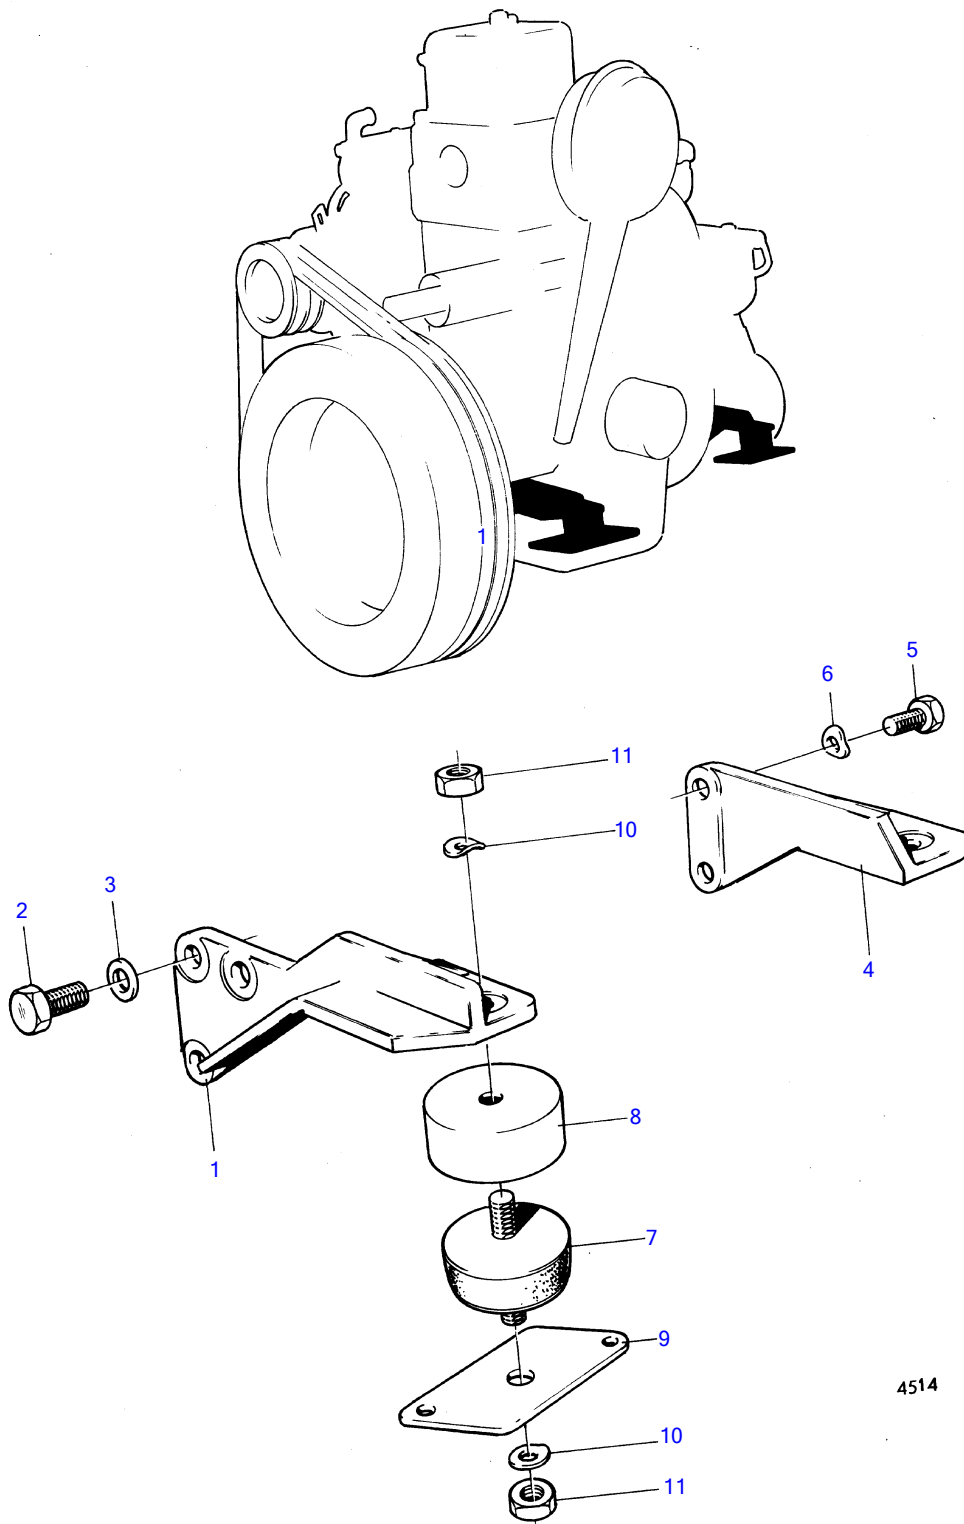

MD1B

4514

MD1B

REF	PART NO.	QTY	DESCRIPTION	NOTES
1	(833246)	1	Engine bracket	Narrow brackets. spec 867001, 867002, 867091., Obsolete part
	(833575)	1	Engine bracket	Wide brackets. spec 867140, 867141, 867142, 867229., Obsolete part, S.B
	(833247)	1	Engine bracket	Obsolete part, Narrow brackets. spec 867001, 867002, 867091., P
	(833576)	1	Engine bracket	Obsolete part, Wide brackets. spec 867140, 867141, 867142, 867229., P
2	955322	4	Hexagon screw	L=50mm
	955320	2	Hexagon screw	L=40mm
3	946075	6	Washer	
4	(803428)	1	Bracket	Obsolete part, Narrow brackets. spec 867001, 867002, 867091., S.B
	(833540)	1	Engine bracket	Obsolete part, Wide brackets. spec 867140, 867141, 867142, 867229., Replaced by 833540., (833572) SB
	(897363)	1	Bracket	Obsolete part, Narrow brackets. spec 867001, 867002, 867091., P
	(833541)	1	Engine bracket	Obsolete part, Wide brackets. spec 867140, 867141, 867142, 867229., P
5	955317	2	Hexagon screw	L=25mm
	955332	1	Hexagon screw	L=120mm
	(192357)	1	Screw	Obsolete part, L=115mm
6	941908	2	Spring washer	
	940109	2	Toothed washer	
7	833720	4	Rubber cushion	Soft rubber blocks.
	833625	4	Rubber cushion	Hard rubber blocks., Narrow brackets.
8	807228	4	Sleeve	
9	833571	4	Bracket	Soft rubber blocks., Hard rubber blocks.
	807226	4	Attaching plate	For narrow brackets and hard rubber blocks.
10	940280	8	Spring washer	
11	955850	8	Hexagon nut	