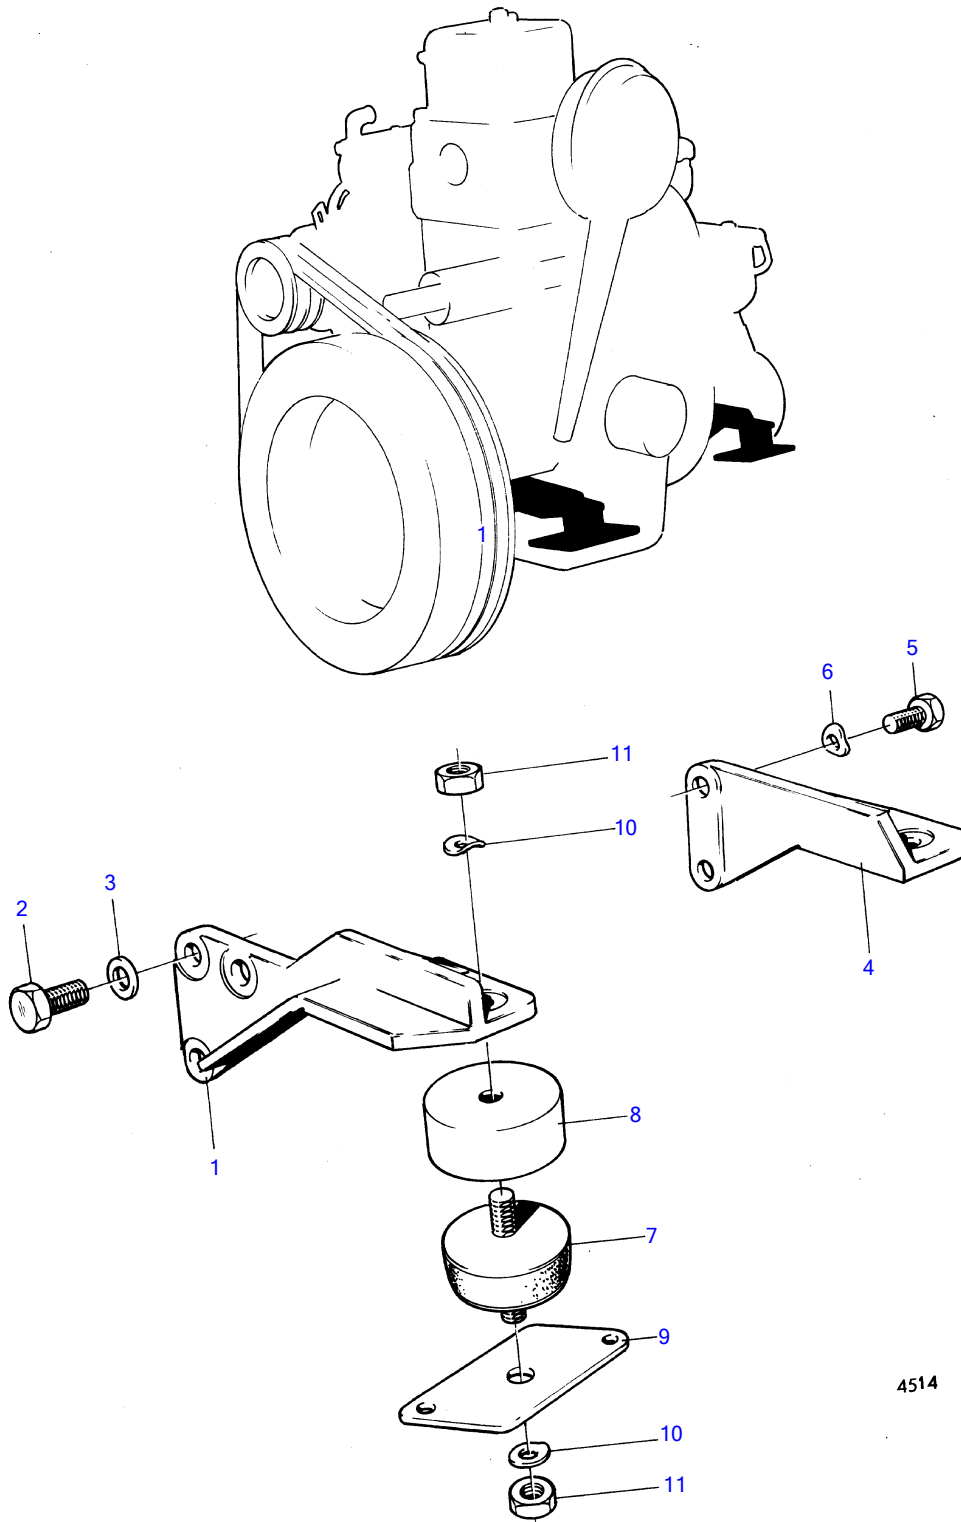

MD1B

4514

MD1B

| REF | PART NO. | QTY | DESCRIPTION | NOTES |
|-----|----------|-----|-----------------|--|
| 1 | (833246) | 1 | Engine bracket | Narrow brackets. spec 867001, 867002, 867091., Obsolete part |
| | (833575) | 1 | Engine bracket | Wide brackets. spec 867140, 867141, 867142, 867229., Obsolete part, S.B |
| | (833247) | 1 | Engine bracket | Obsolete part, Narrow brackets. spec 867001, 867002, 867091., P |
| | (833576) | 1 | Engine bracket | Obsolete part, Wide brackets. spec 867140, 867141, 867142, 867229., P |
| 2 | 955322 | 4 | Hexagon screw | L=50mm |
| | 955320 | 2 | Hexagon screw | L=40mm |
| 3 | 946075 | 6 | Washer | |
| 4 | (803428) | 1 | Bracket | Obsolete part, Narrow brackets. spec 867001, 867002, 867091., S.B |
| | (833540) | 1 | Engine bracket | Obsolete part, Wide brackets. spec 867140, 867141, 867142, 867229., Replaced by 833540., (833572) SB |
| | (897363) | 1 | Bracket | Obsolete part, Narrow brackets. spec 867001, 867002, 867091., P |
| | (833541) | 1 | Engine bracket | Obsolete part, Wide brackets. spec 867140, 867141, 867142, 867229., P |
| 5 | 955317 | 2 | Hexagon screw | L=25mm |
| | 955332 | 1 | Hexagon screw | L=120mm |
| | (192357) | 1 | Screw | Obsolete part, L=115mm |
| 6 | 941908 | 2 | Spring washer | |
| | 940109 | 2 | Toothed washer | |
| 7 | 833720 | 4 | Rubber cushion | Soft rubber blocks. |
| | 833625 | 4 | Rubber cushion | Hard rubber blocks., Narrow brackets. |
| 8 | 807228 | 4 | Sleeve | |
| 9 | 833571 | 4 | Bracket | Soft rubber blocks., Hard rubber blocks. |
| | 807226 | 4 | Attaching plate | For narrow brackets and hard rubber blocks. |
| 10 | 940280 | 8 | Spring washer | |
| 11 | 955850 | 8 | Hexagon nut | |