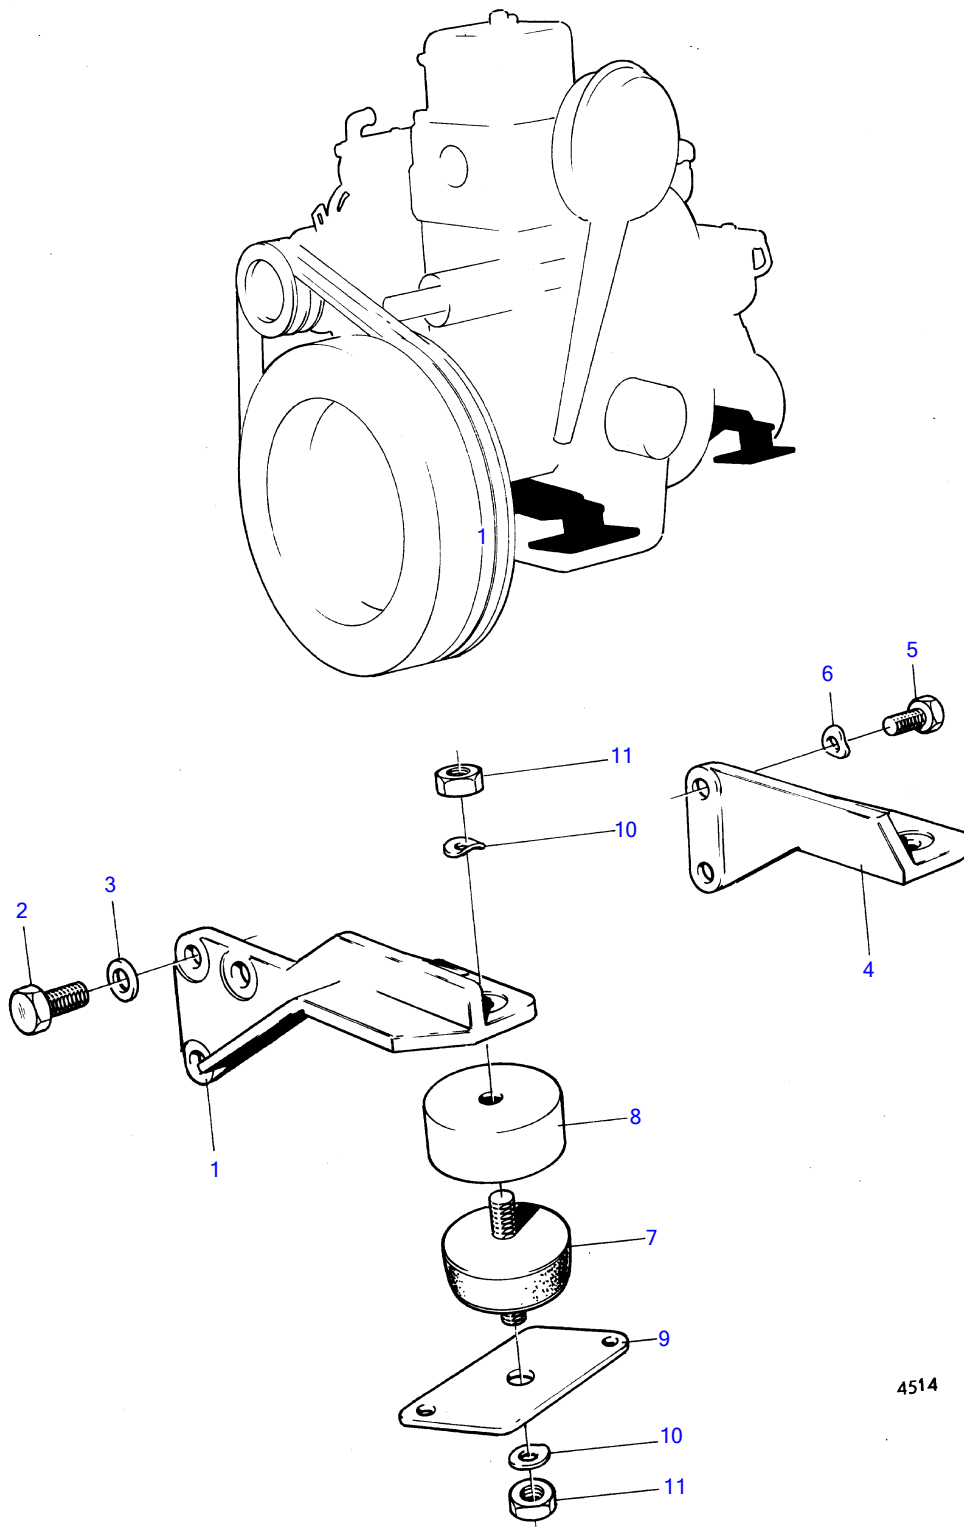

MD1B

MD1B

REF	PART NO.	QTY	DESCRIPTION	NOTES
1	(833246)	1	Engine bracket	Narrow brackets. spec 867001, 867002, 867091., Obsolete part
	(833575)	1	Engine bracket	Wide brackets. spec 867140, 867141, 867142, 867229., Obsolete part, S.B
	(833247)	1	Engine bracket	Obsolete part, Narrow brackets. spec 867001, 867002, 867091., P
	(833576)	1	Engine bracket	Obsolete part, Wide brackets. spec 867140, 867141, 867142, 867229., P
2	955322	4	Hexagon screw	L=50mm
	955320	2	Hexagon screw	L=40mm
3	946075	6	Washer	
4	(803428)	1	Bracket	Obsolete part, Narrow brackets. spec 867001, 867002, 867091., S.B
	(833540)	1	Engine bracket	Obsolete part, Wide brackets. spec 867140, 867141, 867142, 867229., Replaced by 833540., (833572) SB
	(897363)	1	Bracket	Obsolete part, Narrow brackets. spec 867001, 867002, 867091., P
	(833541)	1	Engine bracket	Obsolete part, Wide brackets. spec 867140, 867141, 867142, 867229., P
5	955317	2	Hexagon screw	L=25mm
	955332	1	Hexagon screw	L=120mm
	(192357)	1	Screw	Obsolete part, L=115mm
6	941908	2	Spring washer	
	940109	2	Toothed washer	
7	833720	4	Rubber cushion	Soft rubber blocks.
	833625	4	Rubber cushion	Hard rubber blocks., Narrow brackets.
8	807228	4	Sleeve	
9	833571	4	Bracket	Soft rubber blocks., Hard rubber blocks.
	807226	4	Attaching plate	For narrow brackets and hard rubber blocks.
10	940280	8	Spring washer	
11	955850	8	Hexagon nut	