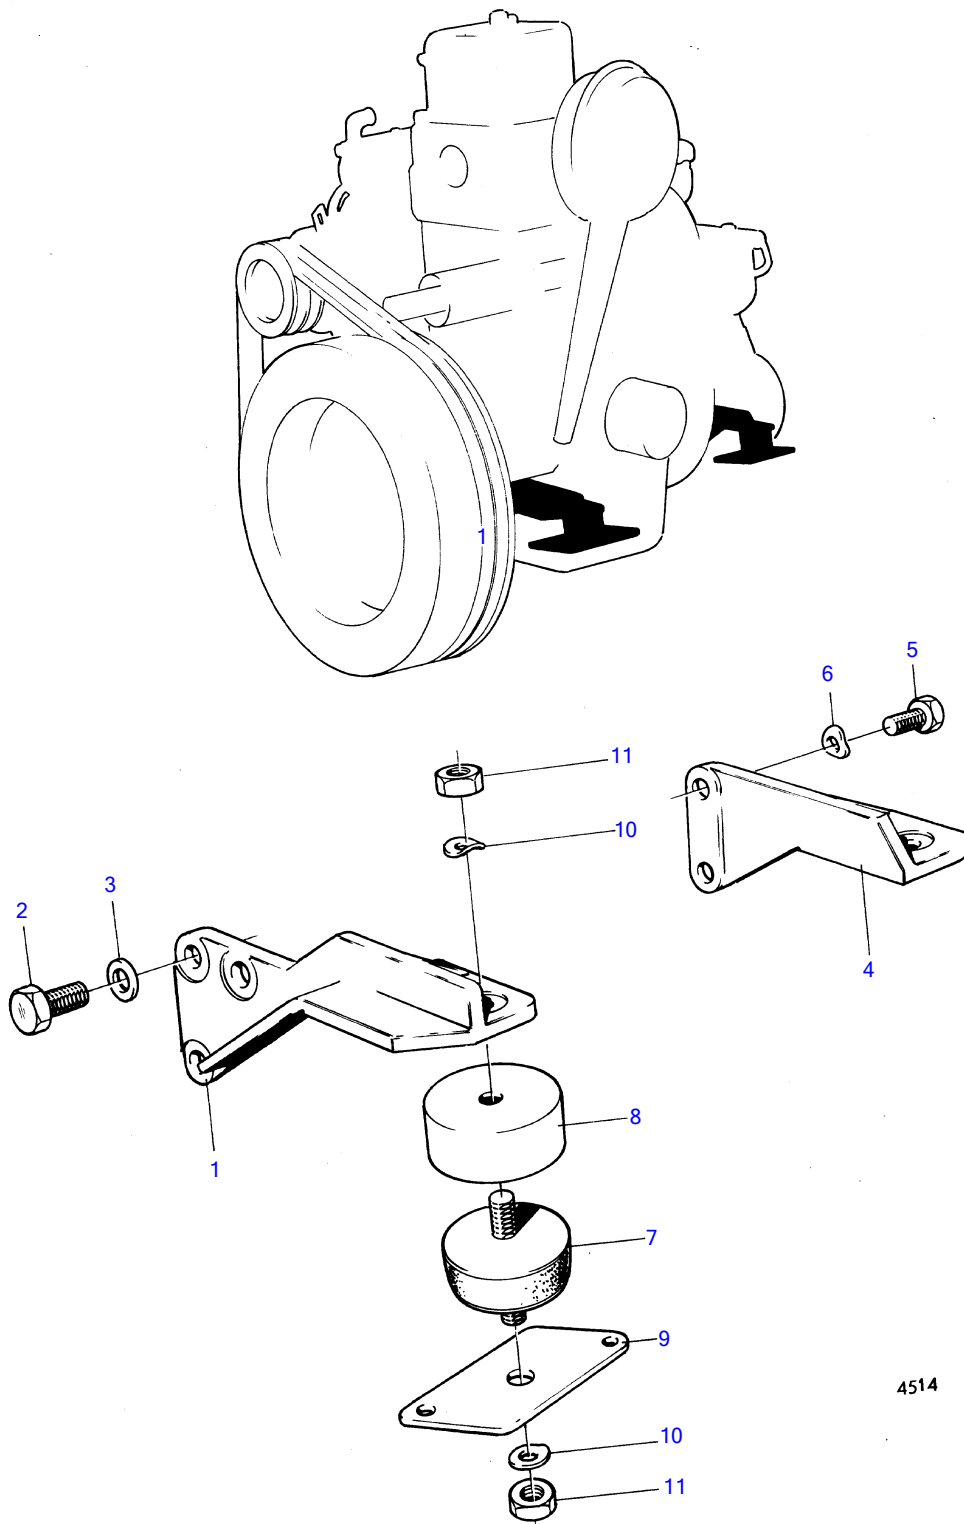

MD1B

MD1B

REF	PART NO.	QTY	DESCRIPTION	NOTES
1	(833246)	1	Engine bracket	Narrow brackets. spec 867001, 867002, 867091., Obsolete part
	(833575)	1	Engine bracket	Wide brackets. spec 867140, 867141, 867142, 867229., Obsolete part, S.B
	(833247)	1	Engine bracket	Obsolete part, Narrow brackets. spec 867001, 867002, 867091., P
	(833576)	1	Engine bracket	Obsolete part, Wide brackets. spec 867140, 867141, 867142, 867229., P
2	955322	4	Hexagon screw	L=50mm
	955320	2	Hexagon screw	L=40mm
3	946075	6	Washer	
4	(803428)	1	Bracket	Obsolete part, Narrow brackets. spec 867001, 867002, 867091., S.B
	(833540)	1	Engine bracket	Obsolete part, Wide brackets. spec 867140, 867141, 867142, 867229., Replaced by 833540., (833572) SB
	(897363)	1	Bracket	Obsolete part, Narrow brackets. spec 867001, 867002, 867091., P
	(833541)	1	Engine bracket	Obsolete part, Wide brackets. spec 867140, 867141, 867142, 867229., P
5	955317	2	Hexagon screw	L=25mm
	955332	1	Hexagon screw	L=120mm
	(192357)	1	Screw	Obsolete part, L=115mm
6	941908	2	Spring washer	
	940109	2	Toothed washer	
7	833720	4	Rubber cushion	Soft rubber blocks.
	833625	4	Rubber cushion	Hard rubber blocks., Narrow brackets.
8	807228	4	Sleeve	
9	833571	4	Bracket	Soft rubber blocks., Hard rubber blocks.
	807226	4	Attaching plate	For narrow brackets and hard rubber blocks.
10	940280	8	Spring washer	
11	955850	8	Hexagon nut	