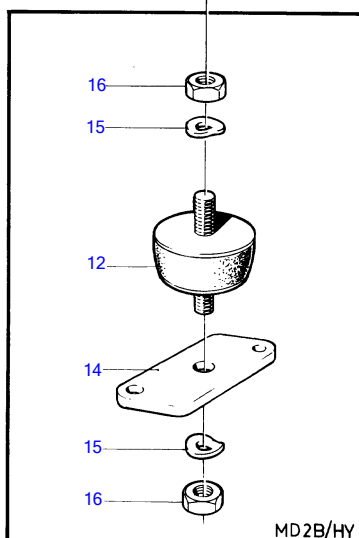

MD2B

MD2B

REF	PART NO.	QTY	DESCRIPTION	NOTES
1	(833246)	1	Engine bracket	Narrow brackets., Spec 867007, 867008, 867012, 867094., S.B, Obsolete part
	(829606)	1	Engine bracket	Obsolete part, Wide brackets., Spec 867122, 867230., S.B
	(833575)	1	Engine bracket	Obsolete part, Wide brackets., MD2B spec 867143, 867144, 867145. MD2B/HY spec 867120, 867151. AQD2B spec 867105, 867152., S.B
	(833247)	1	Engine bracket	Obsolete part, Narrow brackets., Spec 867007, 867008, 867012, 867094., P
	(833576)	1	Engine bracket	Obsolete part, Wide brackets., Spec 867122, 867230., MD2B spec 867143, 867144, 867145. MD2B/HY spec 867120, 867151. AQD2B spec 867105, 867152., P
2	955322	4	Hexagon screw	L=50mm
	955318	2	Hexagon screw	Narrow brackets., Spec 867007, 867008, 867012, 867094., MD2B spec 867143, 867144, 867145. MD2B/HY spec 867120, 867151. AQD2B spec 867105, 867152., L=30mm
	955326	1	Hexagon screw	Wide brackets., Spec 867122, 867230., L=70mm
	955318	1	Hexagon screw	Wide brackets., Spec 867122, 867230., L=30mm
3	946075	6	Washer	
4	(803428)	1	Bracket	Obsolete part, Narrow brackets., Spec 867007, 867008, 867012, 867094., S.B
	(833540)	1	Engine bracket	Obsolete part, Wide brackets., MD2B spec 867122, 867143, 867144, 867145, 867230., Replaced by 833540.
				(833572) SB
	(897363)	1	Bracket	Obsolete part, Narrow brackets., Spec 867007, 867008, 867012, 867094., P
	(833541)	1	Engine bracket	Obsolete part, Wide brackets., MD2B spec 867122, 867143, 867144, 867145, 867230., P
5	955317	2	Hexagon screw	L=25mm
	955332	1	Hexagon screw	L=120mm
	(192357)	1	Screw	Obsolete part, L=115mm
6	941908	2	Spring washer	
	940109	2	Toothed washer	
7	833720	4	Rubber cushion	Soft rubber blocks., See group 4B
	833625	4	Rubber cushion	Hard rubber blocks., Narrow brackets.
8	807228	4	Sleeve	See group 4B
9	807226	4	Attaching plate	For narrow brackets and hard rubber blocks.
	833571	4	Bracket	Soft rubber blocks., Hard rubber blocks.
10	940280	8	Spring washer	
11	955850	8	Hexagon nut	