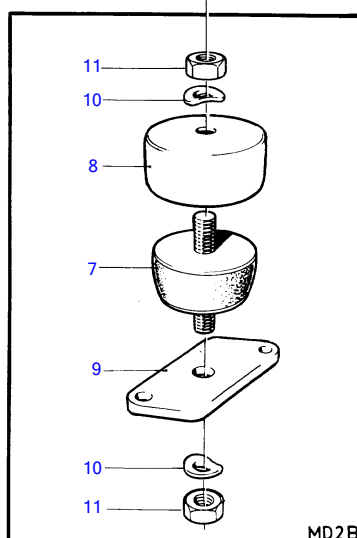

MD2B

MD2B

REF	PART NO.	QTY	DESCRIPTION	NOTES
1	(833246)	1	Engine bracket	Narrow brackets., Spec 867007, 867008, 867012, 867094., S.B, Obsolete part
	(829606)	1	Engine bracket	Obsolete part, Wide brackets., Spec 867122, 867230., S.B
	(833575)	1	Engine bracket	Obsolete part, Wide brackets., MD2B spec 867143, 867144, 867145. MD2B/HY spec 867120, 867151. AQD2B spec 867105, 867152., S.B
	(833247)	1	Engine bracket	Obsolete part, Narrow brackets., Spec 867007, 867008, 867012, 867094., P
	(833576)	1	Engine bracket	Obsolete part, Wide brackets., Spec 867122, 867230., MD2B spec 867143, 867144, 867145. MD2B/HY spec 867120, 867151. AQD2B spec 867105, 867152., P
2	955322	4	Hexagon screw	L=50mm
	955318	2	Hexagon screw	Narrow brackets., Spec 867007, 867008, 867012, 867094., MD2B spec 867143, 867144, 867145. MD2B/HY spec 867120, 867151. AQD2B spec 867105, 867152., L=30mm
	955326	1	Hexagon screw	Wide brackets., Spec 867122, 867230., L=70mm
	955318	1	Hexagon screw	Wide brackets., Spec 867122, 867230., L=30mm
3	946075	6	Washer	
4	(803428)	1	Bracket	Obsolete part, Narrow brackets., Spec 867007, 867008, 867012, 867094., S.B
	(833540)	1	Engine bracket	Obsolete part, Wide brackets., MD2B spec 867122, 867143, 867144, 867145, 867230., Replaced by 833540.
				(833572) SB
	(897363)	1	Bracket	Obsolete part, Narrow brackets., Spec 867007, 867008, 867012, 867094., P
	(833541)	1	Engine bracket	Obsolete part, Wide brackets., MD2B spec 867122, 867143, 867144, 867145, 867230., P
5	955317	2	Hexagon screw	L=25mm
	955332	1	Hexagon screw	L=120mm
	(192357)	1	Screw	Obsolete part, L=115mm
6	941908	2	Spring washer	
	940109	2	Toothed washer	
7	833720	4	Rubber cushion	Soft rubber blocks., See group 4B
	833625	4	Rubber cushion	Hard rubber blocks., Narrow brackets.
8	807228	4	Sleeve	See group 4B
9	807226	4	Attaching plate	For narrow brackets and hard rubber blocks.
	833571	4	Bracket	Soft rubber blocks., Hard rubber blocks.
10	940280	8	Spring washer	
11	955850	8	Hexagon nut	