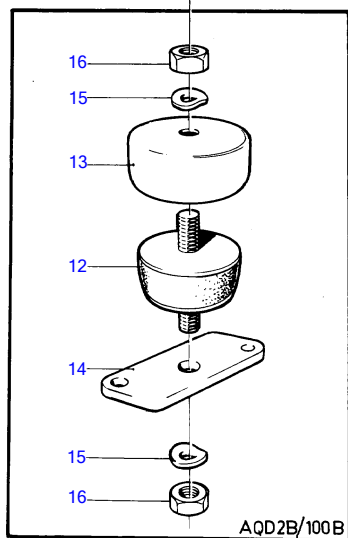

MD2B

MD2B

REF	PART NO.	QTY	DESCRIPTION	NOTES
1	(833246)	1	Engine bracket	Narrow brackets., Spec 867007, 867008, 867012, 867094., S.B, Obsolete part
	(829606)	1	Engine bracket	Obsolete part, Wide brackets., Spec 867122, 867230., S.B
	(833575)	1	Engine bracket	Obsolete part, Wide brackets., MD2B spec 867143, 867144, 867145. MD2B/HY spec 867120, 867151. AQD2B spec 867105, 867152., S.B
	(833247)	1	Engine bracket	Obsolete part, Narrow brackets., Spec 867007, 867008, 867012, 867094., P
	(833576)	1	Engine bracket	Obsolete part, Wide brackets., Spec 867122, 867230., MD2B spec 867143, 867144, 867145. MD2B/HY spec 867120, 867151. AQD2B spec 867105, 867152., P
2	955322	4	Hexagon screw	L=50mm
	955318	2	Hexagon screw	Narrow brackets., Spec 867007, 867008, 867012, 867094., MD2B spec 867143, 867144, 867145. MD2B/HY spec 867120, 867151. AQD2B spec 867105, 867152., L=30mm
	955326	1	Hexagon screw	Wide brackets., Spec 867122, 867230., L=70mm
	955318	1	Hexagon screw	Wide brackets., Spec 867122, 867230., L=30mm
3	946075	6	Washer	
4	(803428)	1	Bracket	Obsolete part, Narrow brackets., Spec 867007, 867008, 867012, 867094., S.B
	(833540)	1	Engine bracket	Obsolete part, Wide brackets., MD2B spec 867122, 867143, 867144, 867145, 867230., Replaced by 833540.
				(833572) SB
	(897363)	1	Bracket	Obsolete part, Narrow brackets., Spec 867007, 867008, 867012, 867094., P
	(833541)	1	Engine bracket	Obsolete part, Wide brackets., MD2B spec 867122, 867143, 867144, 867145, 867230., P
5	955317	2	Hexagon screw	L=25mm
	955332	1	Hexagon screw	L=120mm
	(192357)	1	Screw	Obsolete part, L=115mm
6	941908	2	Spring washer	
	940109	2	Toothed washer	
7	833720	4	Rubber cushion	Soft rubber blocks., See group 4B
	833625	4	Rubber cushion	Hard rubber blocks., Narrow brackets.
8	807228	4	Sleeve	See group 4B
9	807226	4	Attaching plate	For narrow brackets and hard rubber blocks.
	833571	4	Bracket	Soft rubber blocks., Hard rubber blocks.
10	940280	8	Spring washer	
11	955850	8	Hexagon nut	