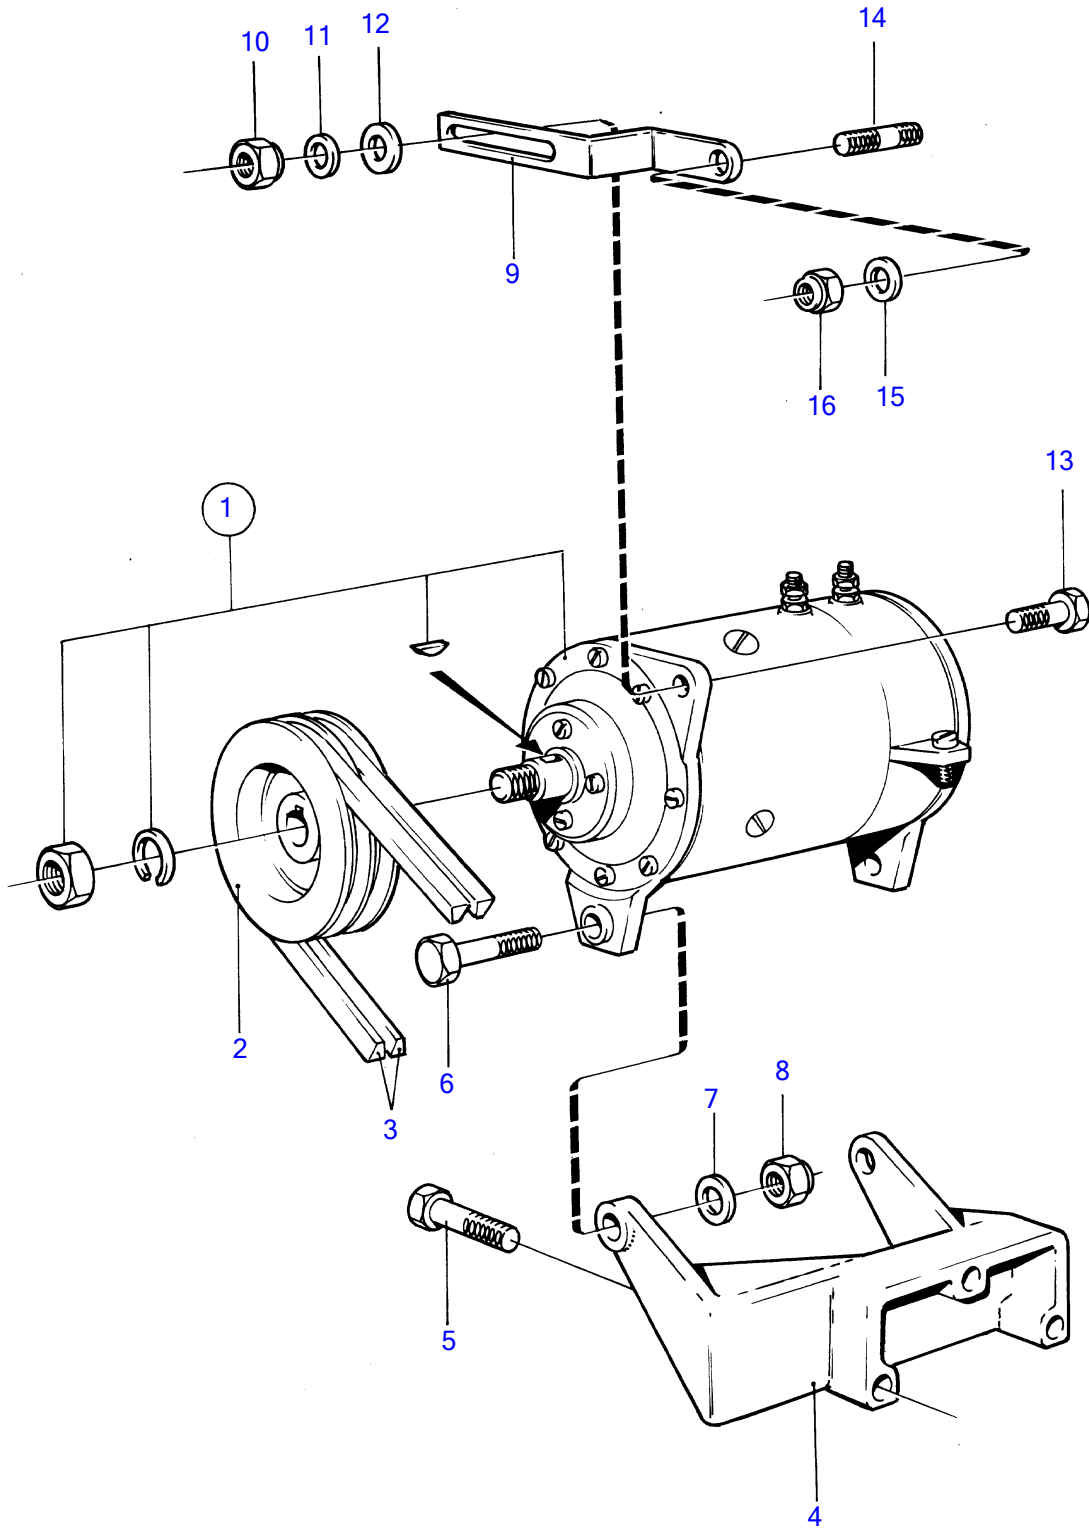

AQD2B

AQD2B

REF	PART NO.	QTY	DESCRIPTION	NOTES
1		1		
2	833028	1	Pulley	Obsolete part
3	958367	1	V-belt	
4	833063	1	Bracket	Obsolete part
5	955298	3	Hexagon screw	
6	955321	2	Hexagon screw	
7	940097	2	Washer	
8	963107	2	Lock nut	
9	942623	1	Tensioner	Obsolete part
10	946036	1	Lock nut	
11	955894	1	Washer	
12	191172	1	Washer	
13	940142	1	Hexagon screw	
14	944722	1	Stud	See group 2A
15	946075	1	Washer	
16	963107	1	Lock nut	See group 2A