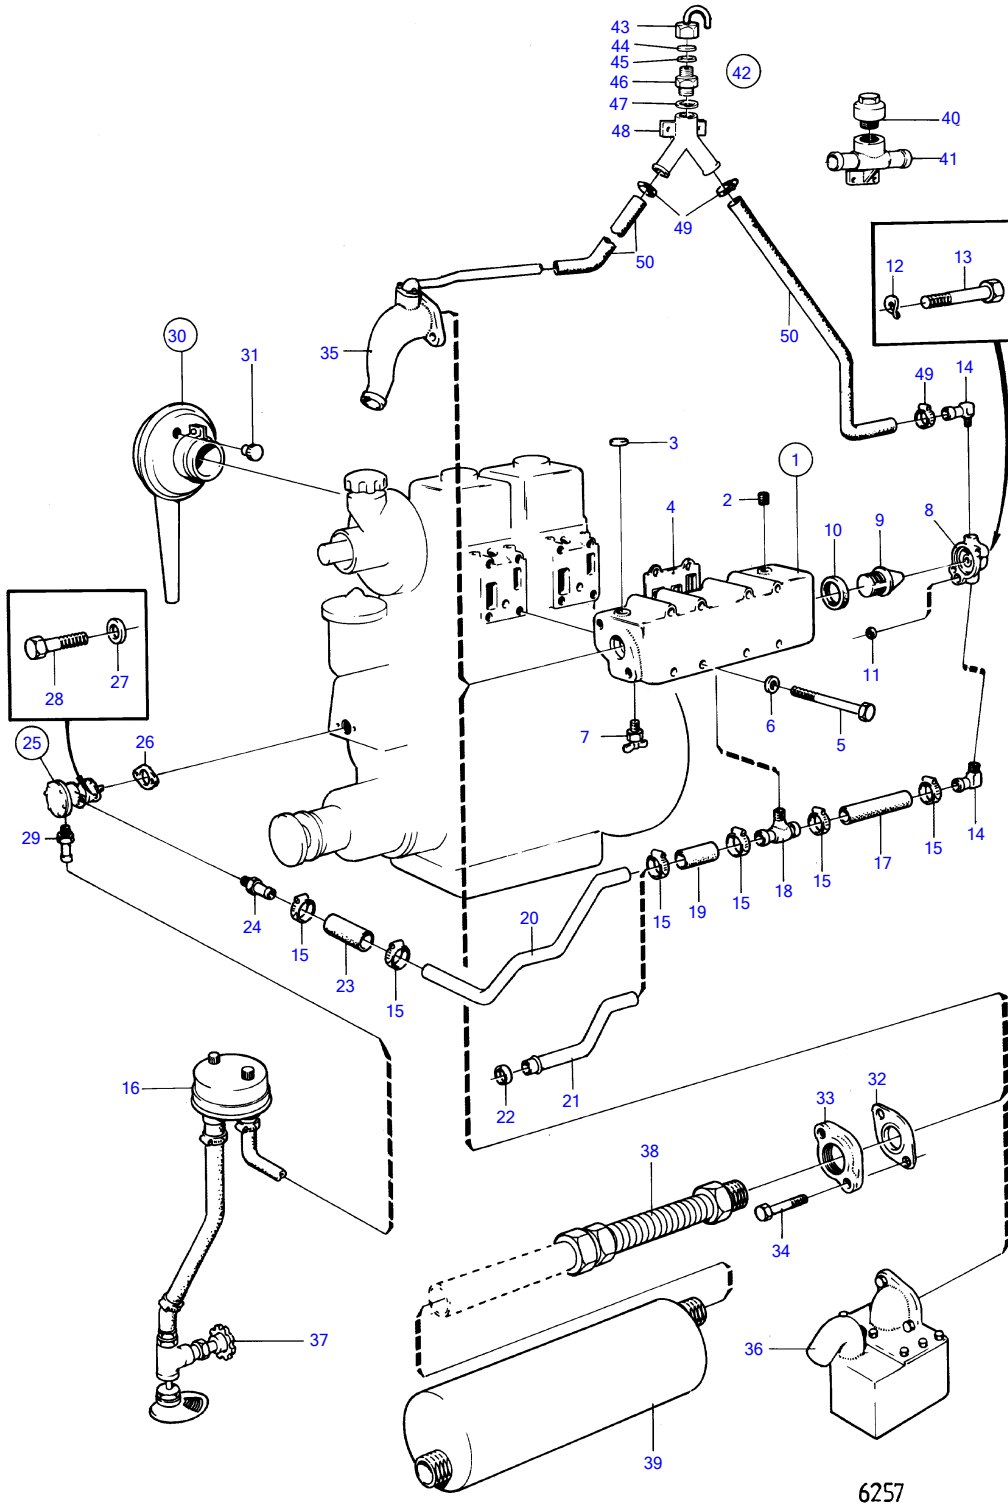

## AQD2B

REF	PART NO.	QTY	DESCRIPTION	NOTES
1	833364	1	Exhaust pipe	
2	190682	1	• Plug	Obsolete part
3	192211	4	• Expansion plug	
4	833598	2	Gasket	
5	940129	8	Hexagon screw	
6	955894	8	Washer	
7	807036	1	Shut-off cock	
8	833412	1	Thermostat housing	Obsolete part
9	876080	1	Thermostat kit	62°C
10	416033	1	Sealing ring	(418361)
11	955989	1	O-ring	
12	941907	2	Spring washer	
13	955299	2	Hexagon screw	
14	801197	2	Hose attachment	
15	943473	6	Hose clamp	(951789)
16	831733	1	Strainer	See group 9
17	952969	X	Hose	L=140mm
18	833356	1	Hose attachment	Obsolete part
19	952969	X	Hose	L=70mm
20	833333	1	Coolant pipe	Obsolete part
23	952969	X	Hose	L=70mm
24	803648	1	Hose attachment	Obsolete part, MO-18306
	897391	1	Hose attachment	MO 18307-
25	833415	1	Water pump	
26	802551	1	Gasket	
27	11992	2	Gasket	
28	955296	2	Hexagon screw	
29	897391	1	Hose attachment	
30	833414	2	Air filter	Obsolete part
31	833546	2	• Plug	Obsolete part
32	803374	1	Gasket	
35	827731	1	Exhaust riser	Obsolete part, See group 9
36		1	muffler, wet	See group 9
40		1	vacuum valve	Replaced by 828263, 828262., Early type
41		1	housing	Replaced by 828263, 828262., Early type
42	828534	1	Vacuum valve	(828263)
43		1	• upper unit	
44		2	• Diaphragm	
45	828424	2	• Gasket	
46		1	• lower part	
47	947282	2	• Gasket	
48	828262	1	Hose connection	Late type
49	961666	4	Hose clamp	
50	13569	X	Hose	