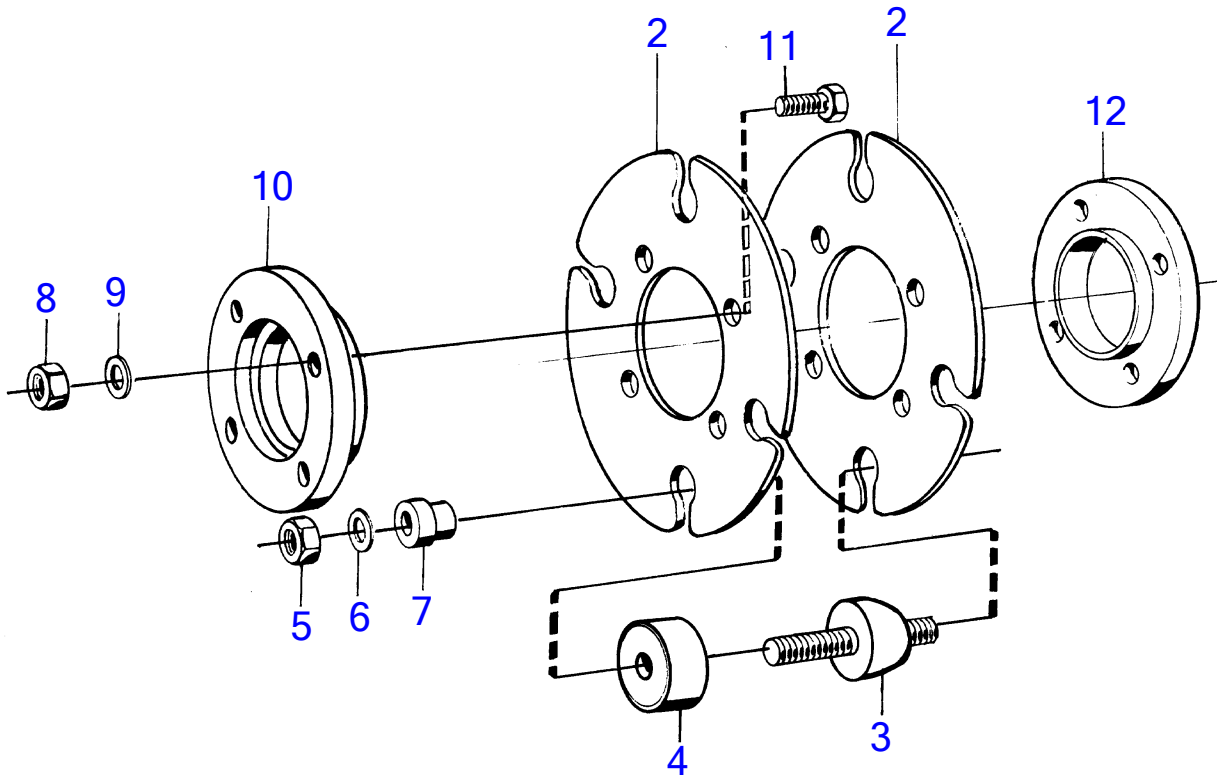

1

3946

REF	PART NO.	QTY	DESCRIPTION	NOTES
1	819154	1	Rubber coupling	Obsolete part, Pre-drilled 38mm.
2	819151	2	• Flexplate	
3	803762	6	• Rubber cushion	
4	803748	6	• Protecting casing	
5	955850	12	• Hexagon nut	
6	940280	12	• Spring washer	
7	802976	12	• Washer	
8	955783	4	• Hexagon nut	
9	941908	4	• Spring washer	
11	955317	4	• Hexagon screw	L=25mm
	955319	4	• Hexagon screw	L=35mm
12	803029	1	• Guide ring	