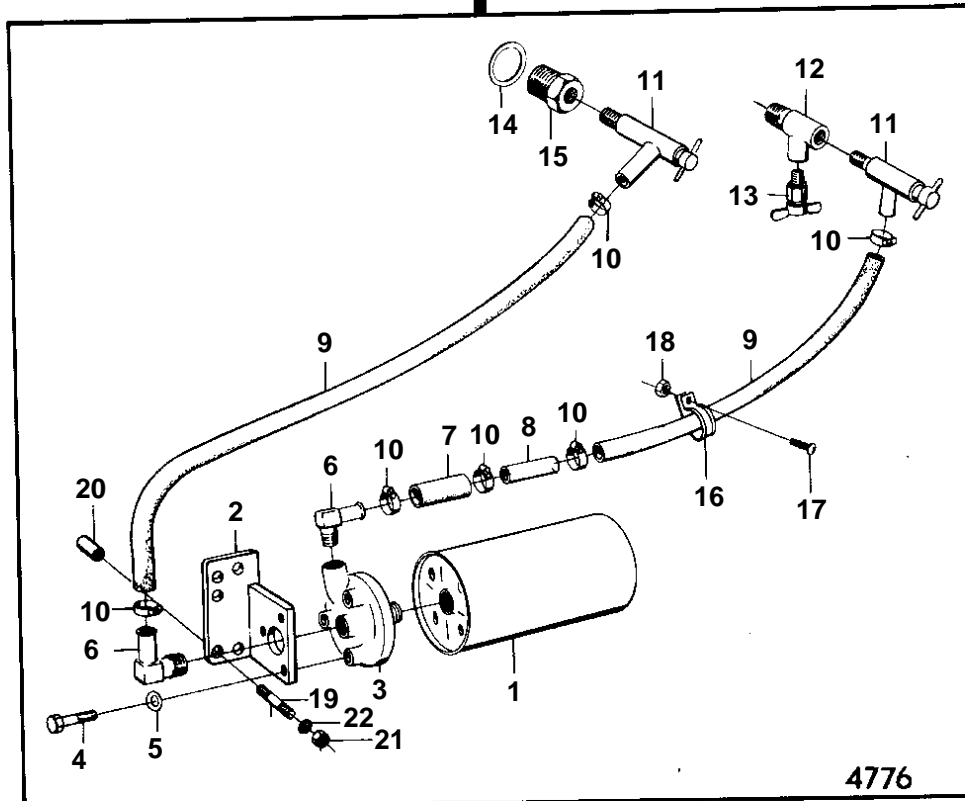

MD120A, TMD120A, TAMD120A, TAMD120B

4776

MD120A,TMD120A,TAMD120A,TAMD120B

REF	PART NO.	QTY	DESCRIPTION	NOTES
1	366822	1	Filter	
2	836462	1	Bracket	
3	836440	1	Bracket	
4	940135	3	Screw	
5	941907	3	Spring washer	
6	961606	2	Elbow nipple	
7	941995	X	Rubber hose	EARLY TYPE L = 80 MM
8	365275	1	Flow indicator	EARLY TYPE
9	941995	X	Rubber hose	EARLY TYPE L = 2X750 MM
	941995	X	Rubber hose	LATE TYPE L = 600 MM
	941995	X	Rubber hose	LATE TYPE L = 800 MM
10	943472	6	Hose clamp	EARLY TYPE
	943472	4	Hose clamp	LATE TYPE
11	365287	2	Tap	
12	827932	1	Nipple	
13	82745	1	Tap	
14	469328	1	Gasket	
15	837180	1	Plug	
16	941772	1	Clamp	
17	950021	1	Screw	
18	940092	1	Nut	
19	953350	2	Stud	L = 65 MM
20	955899	2	Washer	
21	955828	2	Nut	
22	941911	2	Spring washer	