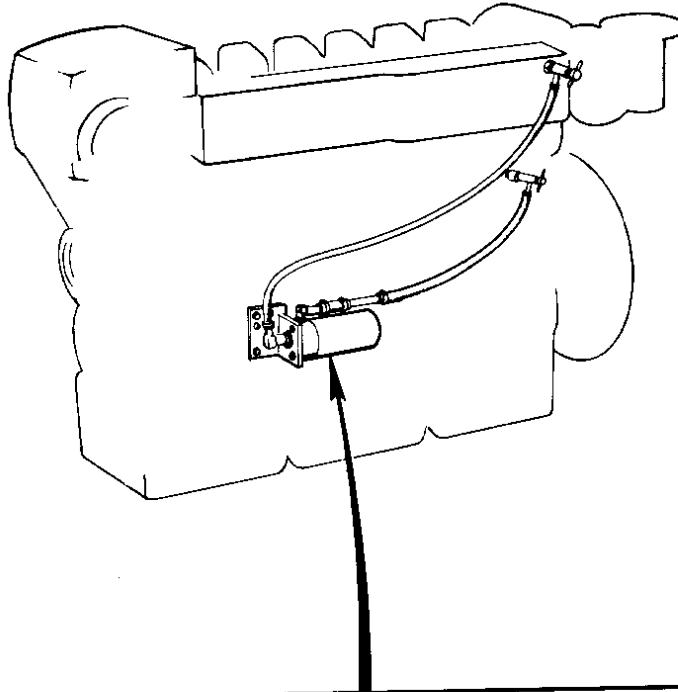

MD120A, TMD120A, TAMD120A, TAMD120B

4776

MD120A,TMD120A,TAMD120A,TAMD120B

REF	PART NO.	QTY	DESCRIPTION	NOTES
1	366822	1	Filter	
2	836462	1	Bracket	
3	836440	1	Bracket	
4	940135	3	Screw	
5	941907	3	Spring washer	
6	961606	2	Elbow nipple	
7	941995	X	Rubber hose	EARLY TYPE L = 80 MM
8	365275	1	Flow indicator	EARLY TYPE
9	941995	X	Rubber hose	EARLY TYPE L = 2X750 MM
	941995	X	Rubber hose	LATE TYPE L = 600 MM
	941995	X	Rubber hose	LATE TYPE L = 800 MM
10	943472	6	Hose clamp	EARLY TYPE
	943472	4	Hose clamp	LATE TYPE
11	365287	2	Tap	
12	827932	1	Nipple	
13	82745	1	Tap	
14	469328	1	Gasket	
15	837180	1	Plug	
16	941772	1	Clamp	
17	950021	1	Screw	
18	940092	1	Nut	
19	953350	2	Stud	L = 65 MM
20	955899	2	Washer	
21	955828	2	Nut	
22	941911	2	Spring washer	