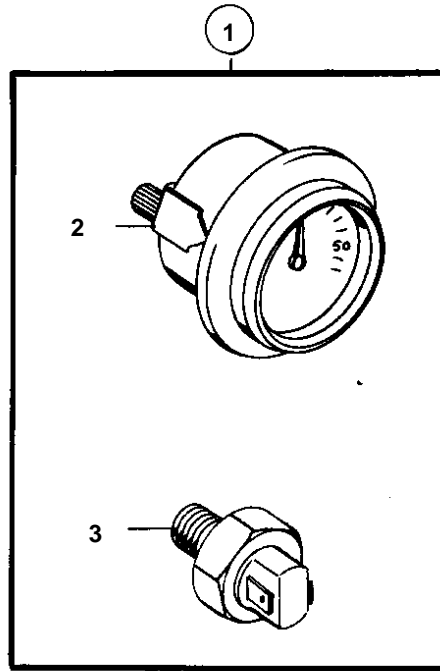

MD120A,TMD120A,TAMD120A,TAMD120B

HRUR INDICATOR DEVICE, ALARM DEVICE FOR PRESSURE AND TEMPERATURE

090

MD120A,TMD120A,TAMD120A,TAMD120B

REF	PART NO.	QTY	DESCRIPTION	NOTES
1			EL. HOUR INDICATOR DEVICE	24V
2	844957		Hour counter	(815138)
3	880281	1	Pressure monitor	
4			ALARM DEVICE FOR OIL PRESSURE AND WATER TEMPERATURE	24V
5	850420	1	Horn	
6	239483	1	Relay	0 332 003 012
7	846674	1	Bulb socket	(880583)
8	182006	1	Bulb	
9	822858	1	Thermo monitor	SEE GROUP 2B
10	823214	1	Bell	
11	843812	1	Switch	STOP
12	881000	1	Push button	
13	827596	1	Protecting cap	
14	942490	1	T-nipple	
			CABLES AND CABLE TERMINAL	SEE GROUP 3