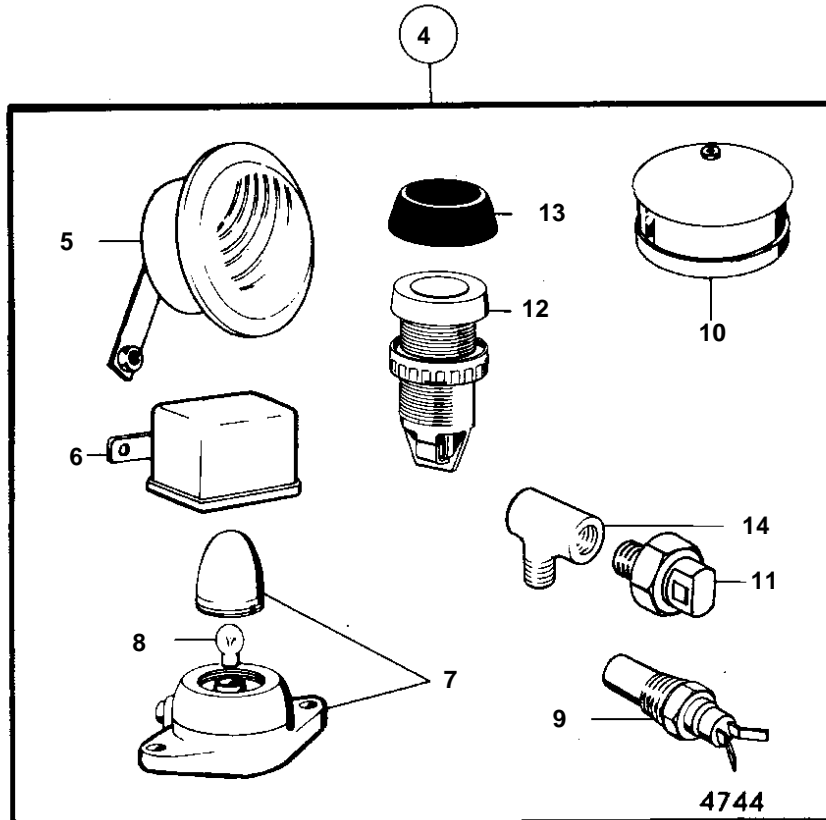

MD120A,TMD120A,TAMD120A,TAMD120B

HRUR INDICATOR DEVICE, ALARM DEVICE FOR PRESSURE AND TEMPERATURE

090

MD120A,TMD120A,TAMD120A,TAMD120B

REF	PART NO.	QTY	DESCRIPTION	NOTES
1			EL. HOUR INDICATOR DEVICE	24V
2	844957		Hour counter	(815138)
3	880281	1	Pressure monitor	
4			ALARM DEVICE FOR OIL PRESSURE AND WATER TEMPERATURE	24V
5	850420	1	Horn	
6	239483	1	Relay	0 332 003 012
7	846674	1	Bulb socket	(880583)
8	182006	1	Bulb	
9	822858	1	Thermo monitor	SEE GROUP 2B
10	823214	1	Bell	
11	843812	1	Switch	STOP
12	881000	1	Push button	
13	827596	1	Protecting cap	
14	942490	1	T-nipple	
			CABLES AND CABLE TERMINAL	SEE GROUP 3