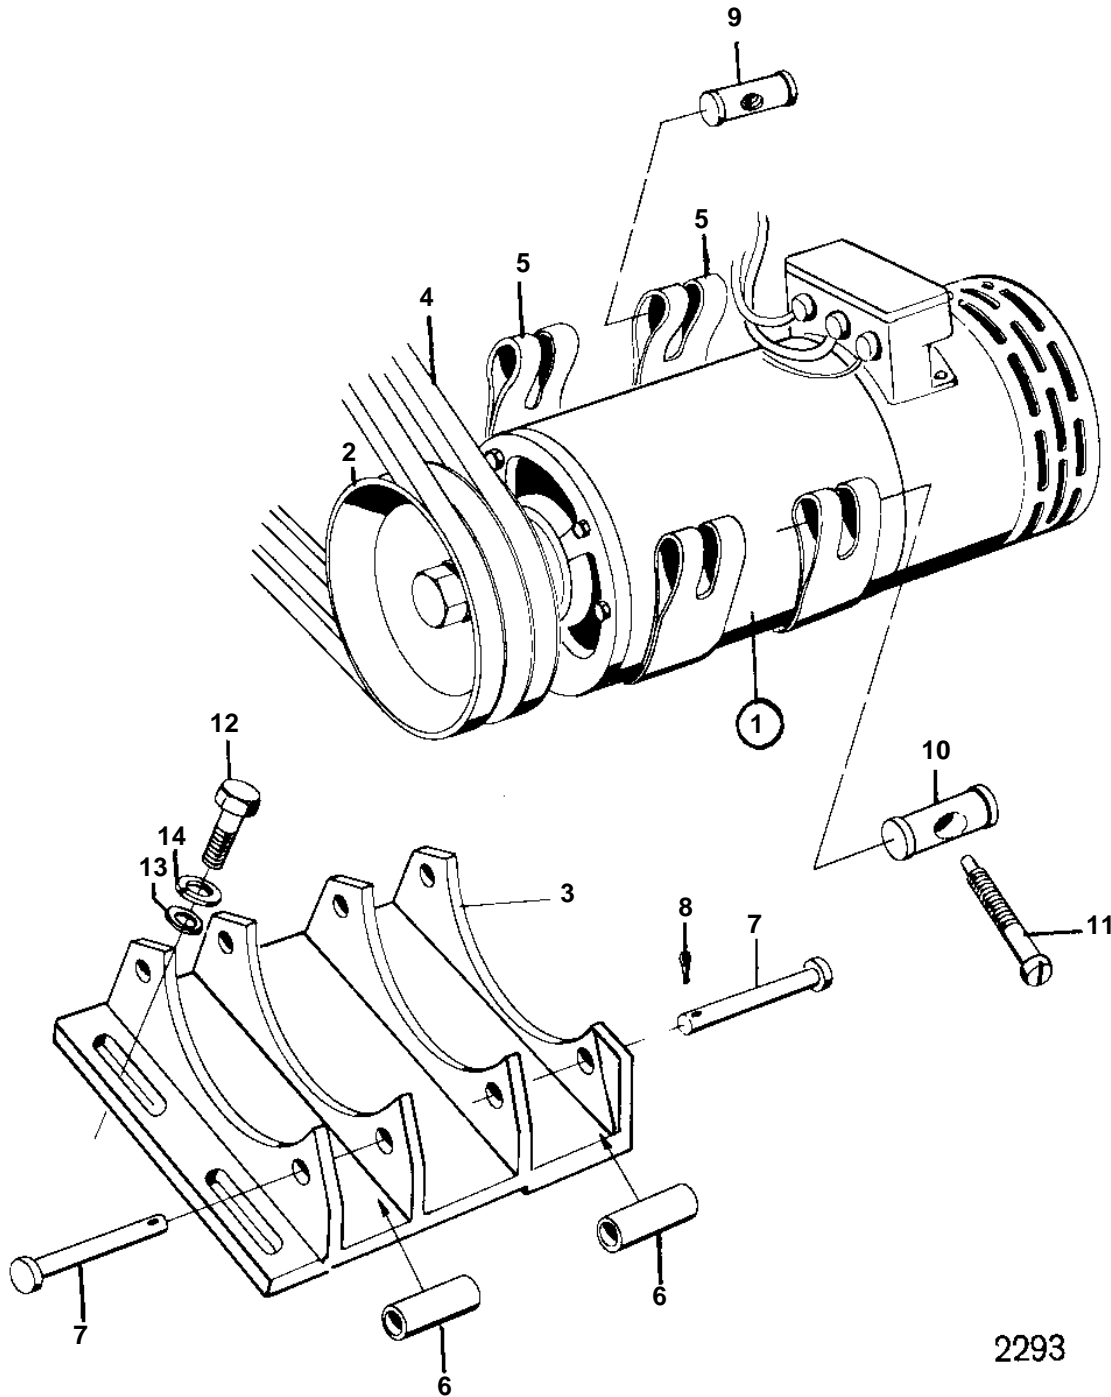

MD120A, TMD120A, TAMD120A

MD120A,TMD120A,TAMD120A

REF	PART NO.	QTY	DESCRIPTION	SEE SEC.	NOTES
1	233621	1	Alternator		28V 62A
				030-1300	
2	823694	1	Pulley		
3	823693	1	Bracket		
4	958362	1	V-belt set		
5	414401	4	Tensioning band		
6	413124	4			
7	15491	4	Bolt		
8	907849	4	Cotter pin		
9	31404	2	Pin, THREADED		
10	31405	2	Pin		
11	31406	2	Screw		
12	955525	4	Screw		
13	955894	4	Washer		
14	941907	4	Spring washer		