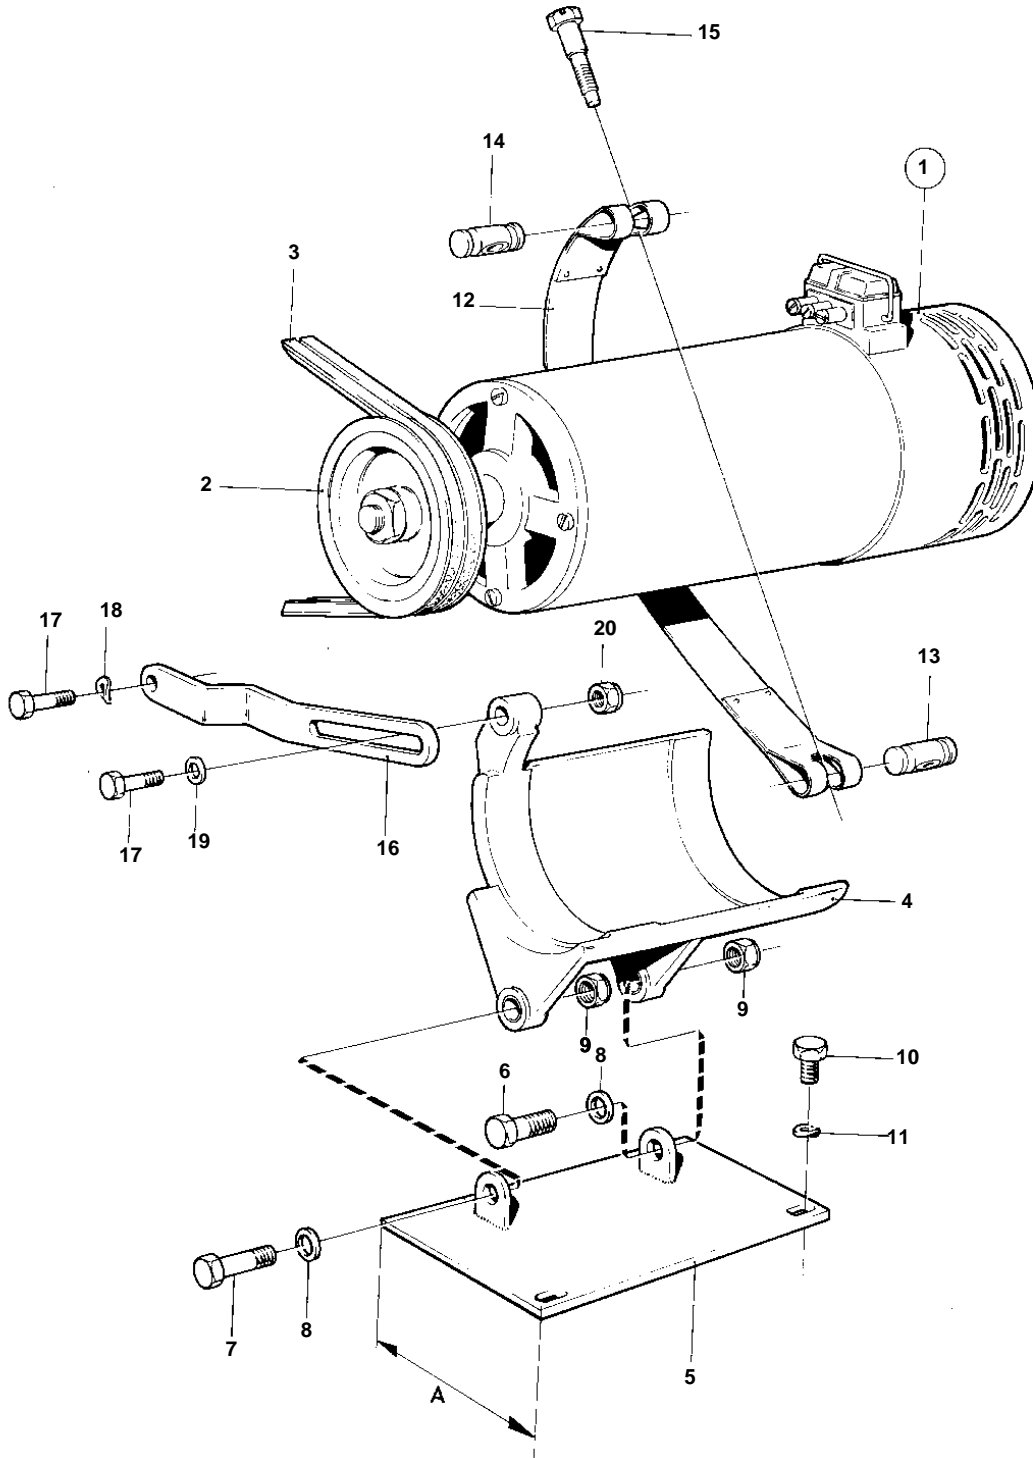

MD120A, TMD120A, TAMD120A

**MD120A,TMD120A,TAMD120A**

REF	PART NO.	QTY	DESCRIPTION	SEE SEC.	NOTES
1	77616	1	Alternator		28V 38A
				030-1250	
2	822856	1	Pulley		D = 122,5 MM
	822857	1	Pulley		D = 147 MM
3	958360	1	Drive belt set		L = 1125 MM
	958361	1	V-belt set		L = 1150 MM
4	822854	1	Alternator bracket		
5		1	BRACKET		EARLY TYPE A = 70 MM. SPEC. 867131.
	823935	1	Bracket		LATE TYPE A = 135 MM
6	822584	1	Screw		
7	955550	1	Screw		
8	955897	2	Washer		
9	950355	2	Nut		
10	940135	4	Screw		
11	941907	4	Spring washer		
12	42278	2	Tensioning band		
13	31404	2	Pin, THREADED		
14	31405	2	Pin		
15	31406	2	Screw		
16	822582	1	Tensioner		
17	955536	2	Screw		
18	942336	1	Spring washer		
19	940097	1	Washer		
20	950354	1	Lock nut		