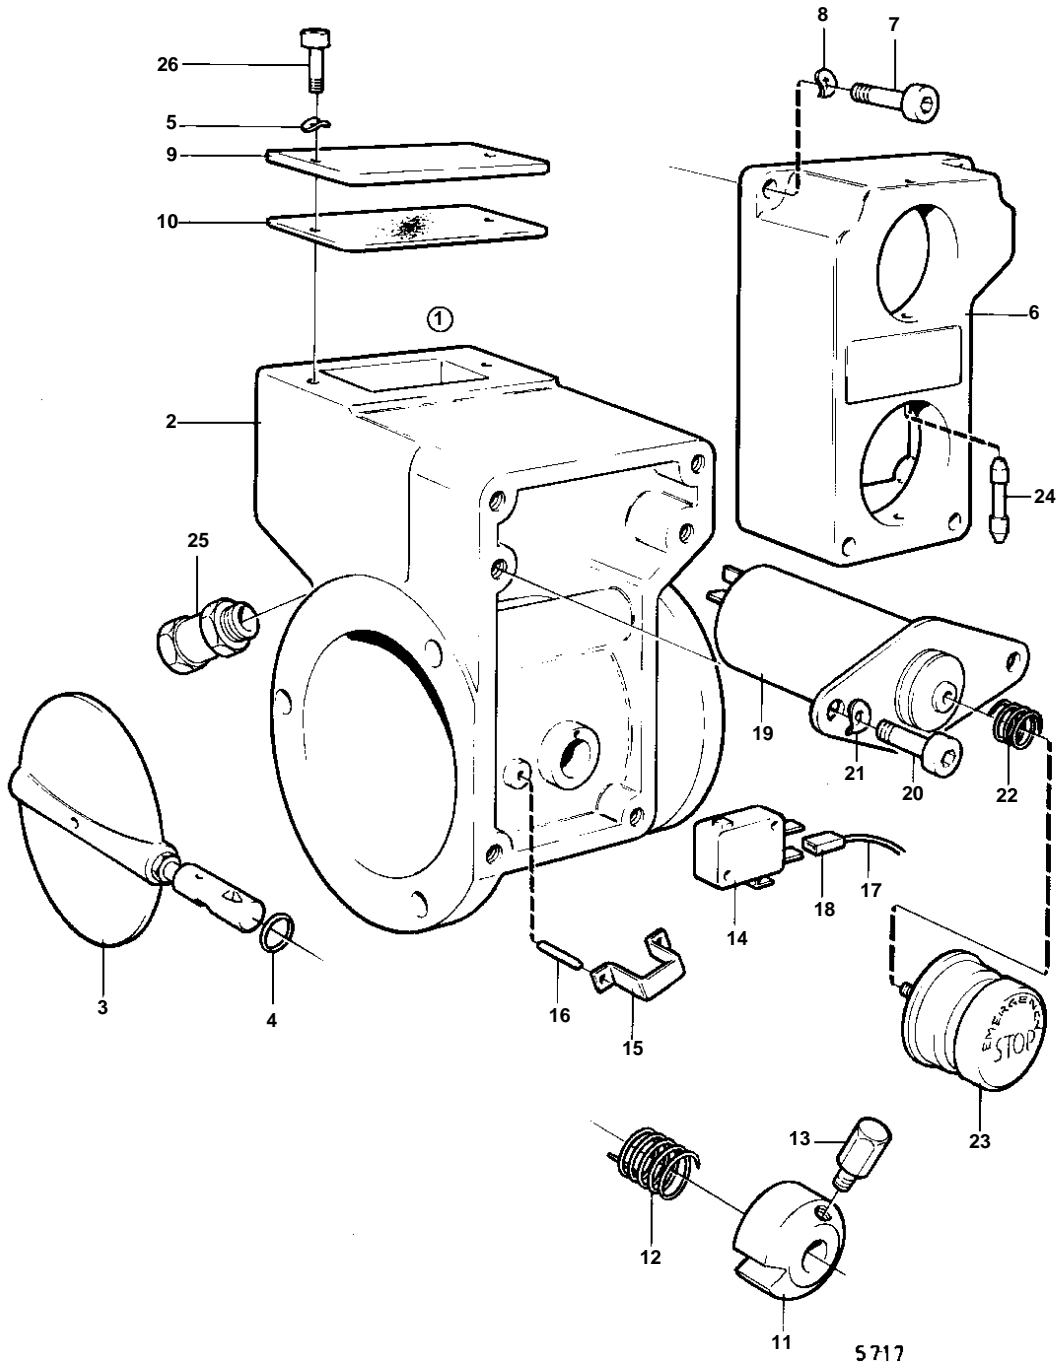

TMD120A, TAMD120A, TAMD120B

TMD120A,TAMD120A,TAMD120B

REF	PART NO.	QTY	DESCRIPTION	SEE SEC.	NOTES
1	845590	1	Shutter housing		
2		1	· HOUSING		
3		1	· SHUTTER		
4	925053	1	· O-ring		
5	941905	2	Spring washer		
6	842893	1	Cover		
7	959190	4	Screw		
8	941905	4	Spring washer		
9	843696	1	Cover		
10	843697	1	Gasket		
11	842899	1	Sleeve		
12	842898	1	Spring		
13	842903	1	Knob		
14	850200	1	Switch		
15	844574	1	Spring		
16	951938	2	Spring pin		
17			CABLES		CAN'T BE USED ON ALTERNATOR 841765.
18			CABLE TERMINALS	030-1950	
19	842894	1	Magnet		
20	942001	2	Screw		
21	941906	2	Spring washer		
22	842900	1	Spring		
23	842897	1	Stop device		
24	842902	1	Piston		
25	844576	1	Cable union		
26	941460	2	Screw		