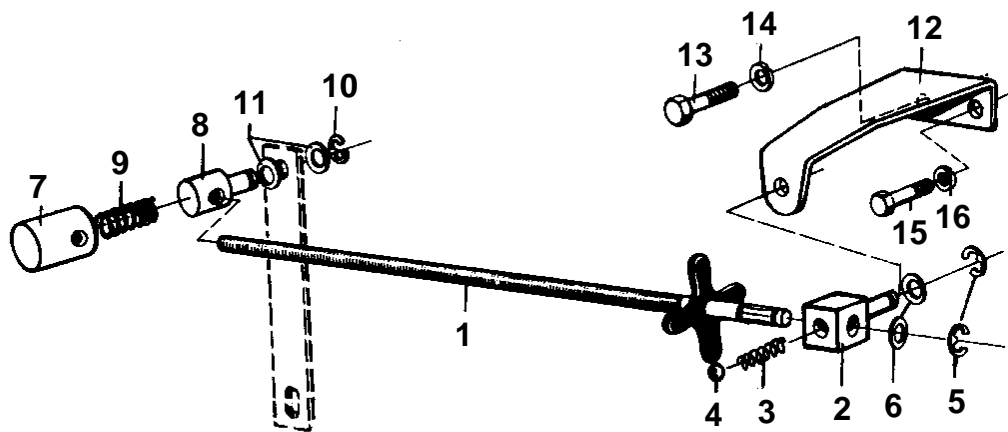

MD120A, TMD120A, TAMD120A

2960

MD120A,TMD120A,TAMD120A

REF	PART NO.	QTY	DESCRIPTION	NOTES
1	820989	1	Control rod	D42A PP SPEC. 16053, 867638.
2	899543	1	Cube	D42A PP SPEC. 16053, 867638.
3	88333	1	Spring	D42A PP SPEC. 16053, 867638.
4	26694	1	Ball	D42A PP SPEC. 16053, 867638.
5	951670	3	Retaining ring	D42A PP SPEC. 16053, 867638.
6	941907	4	Spring washer	(69556). D42A PP SPEC. 16053, 867638.
7	822488	1	Control sleeve	D42A PP SPEC. 16053, 867638.
8	822487	1	Piston	D42A PP SPEC. 16053, 867638.
9	836791	1	Spring	D42A PP SPEC. 16053, 867638.
10	951668	1	Lock ring	D42A PP SPEC. 16053, 867638.
11	191150	2	Washer	D42A PP SPEC. 16053, 867638.
12	823276	1	Bracket	D42A PP SPEC. 16053, 867638.
13	955534	1	Screw	D42A PP SPEC. 16053, 867638.
14	942336	1	Spring washer	D42A PP SPEC. 16053, 867638.
15	955534	1	Screw	D42A PP SPEC. 16053, 867638.
16	942336	1	Spring washer	D42A PP SPEC. 16053, 867638.