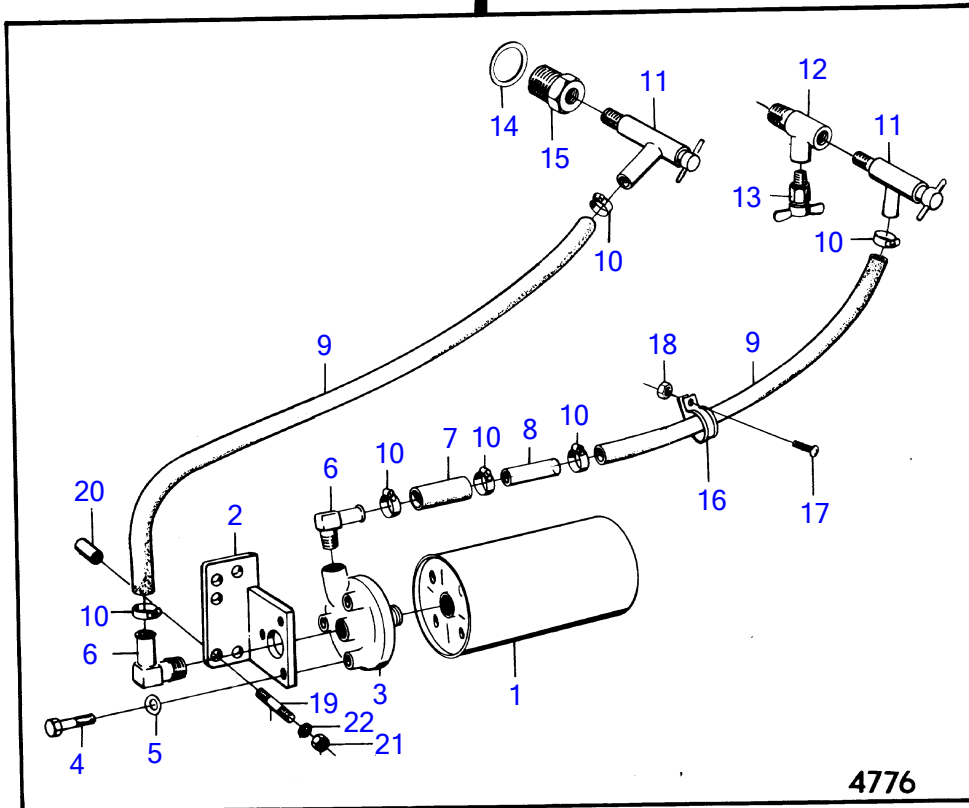

MD120A, TMD120A, TAMD120A, TAMD120B

4776

MD120A, TMD120A, TAMD120A, TAMD120B

REF	PART NO.	QTY	DESCRIPTION	NOTES
1	366822	1	Filter	
2	836462	1	Bracket	
3	836440	1	Filter housing	
4	940135	3	Hexagon screw	
5	941907	3	Spring washer	
6	961606	2	Hose nipple	
7	941995	X	Hose	Early type L=80mm
8	365275	1	Flow indicator	Early type
9	941995	X	Hose	Early type L=2X750mm
	941995	X	Hose	Late type L=600mm
	941995	X	Hose	Late type L=800mm
10	943472	6	Hose clamp	Early type
	943472	4	Hose clamp	Late type
11	365287	2	Faucet	
12	827932	1	T-pipe	
13	82745	1	Shut-off cock	
14	469328	1	Gasket	
15	837180	1	Plug	
16	941772	1	Clamp	
17	950021	1	Cross recessed screw	
18	940092	1	Hexagon nut	
19	(953350)	2	Stud	L=65mm, Obsolete part
20	955899	2	Washer	
21	955828	2	Hexagon nut	
22	941911	2	Spring washer	