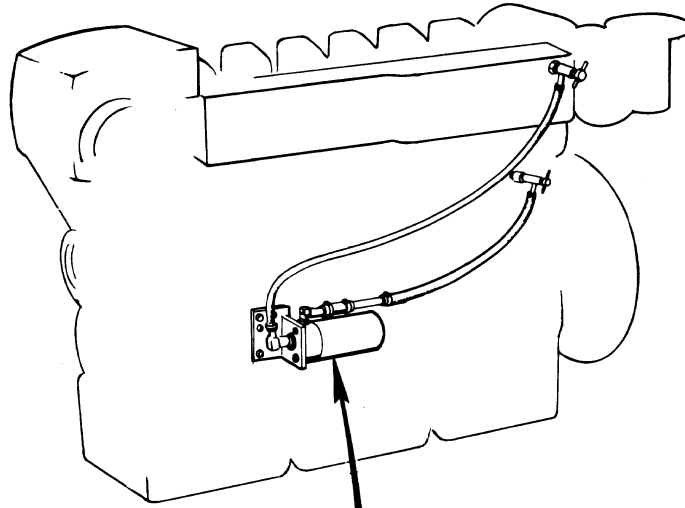

MD120A, TMD120A, TAMD120A, TAMD120B

4776

MD120A, TMD120A, TAMD120A, TAMD120B

REF	PART NO.	QTY	DESCRIPTION	NOTES
1	366822	1	Filter	
2	836462	1	Bracket	
3	836440	1	Filter housing	
4	940135	3	Hexagon screw	
5	941907	3	Spring washer	
6	961606	2	Hose nipple	
7	941995	X	Hose	Early type L=80mm
8	365275	1	Flow indicator	Early type
9	941995	X	Hose	Early type L=2X750mm
	941995	X	Hose	Late type L=600mm
	941995	X	Hose	Late type L=800mm
10	943472	6	Hose clamp	Early type
	943472	4	Hose clamp	Late type
11	365287	2	Faucet	
12	827932	1	T-pipe	
13	82745	1	Shut-off cock	
14	469328	1	Gasket	
15	837180	1	Plug	
16	941772	1	Clamp	
17	950021	1	Cross recessed screw	
18	940092	1	Hexagon nut	
19	(953350)	2	Stud	L=65mm, Obsolete part
20	955899	2	Washer	
21	955828	2	Hexagon nut	
22	941911	2	Spring washer	