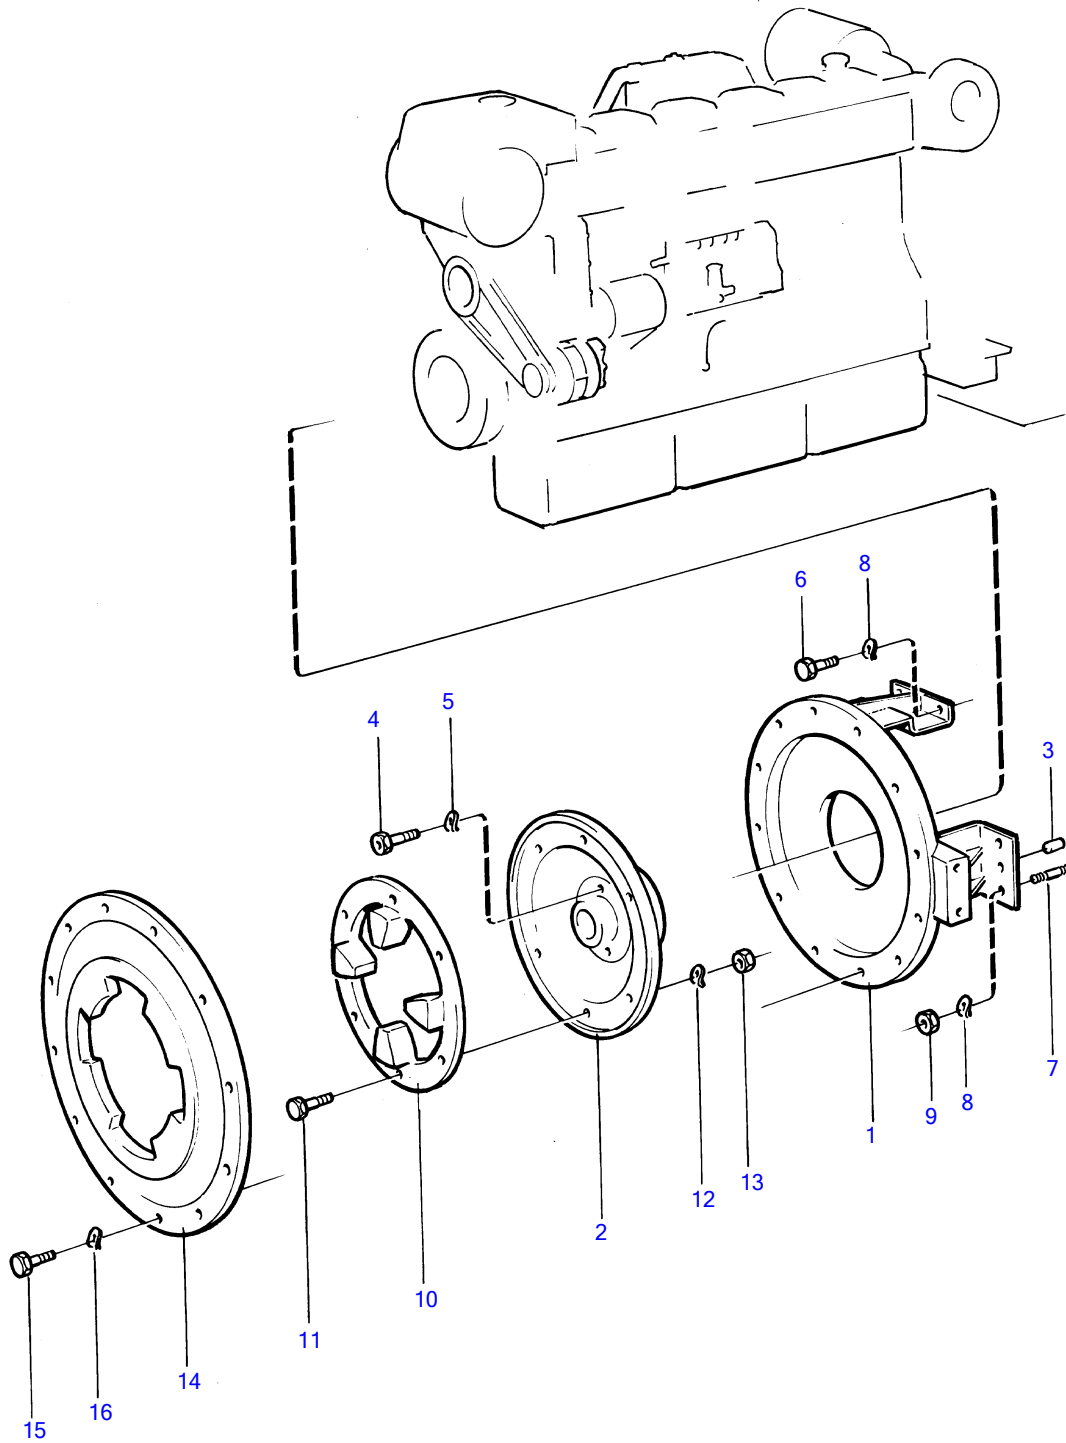

TAMD120B

6954

TAMD120B

REF	PART NO.	QTY	DESCRIPTION	NOTES
1	(823121)	1	Bell housing	8"+10", Obsolete part
2	(842887)	1	Companion flange	8", Obsolete part
3	941510	2	Pin	
4	955555	12	Hexagon screw	
5	941909	12	Spring washer	
6	955535	2	Hexagon screw	
7	953282	6	Stud	
8	942336	8	Spring washer	
9	955827	6	Hexagon nut	
10	(846147)	1	Radiator	Obsolete part
11	955535	6	Hexagon screw	
12	942336	6	Spring washer	
13	950354	6	Lock nut	
14	(846149)	1	Plate	F-11-78-C, Obsolete part
	(846148)	1	Plate	F-11-110-C, Obsolete part
15	940115	12	Hexagon screw	
16	942336	12	Spring washer	