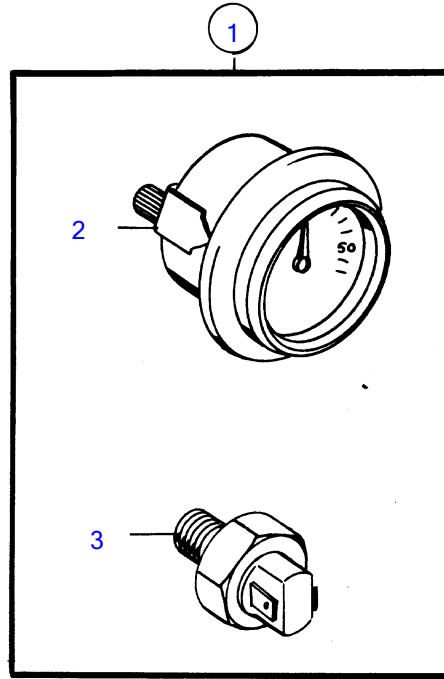

MD120A, TMD120A, TAMD120A, TAMD120B

MD120A, TMD120A, TAMD120A, TAMD120B

REF	PART NO.	QTY	DESCRIPTION	NOTES
1			el. hour indicator device	24V
2	844957		Hour recorder	(815138)
3	880281	1	Pressure monitor	
4			alarm device for oil pressure and water temperature	24V
5	850420	1	Horn	
6	(239483)	1	Relay	0 332 003 012, Obsolete part
7	(846674)	1	Lamp socket	(880583), Obsolete part
8	(182006)	1	Bulb	Obsolete part
9	822858	1	Thermo monitor	See group 2B
10	823214	1	Bell	
11	843812	1	Switch	Stop
12	(881000)	1	Push button	Obsolete part
13	(827596)	1	Protecting cap	Obsolete part
14	942490	1	T-nipple	
			cables and cable	See group 3
			terminal	