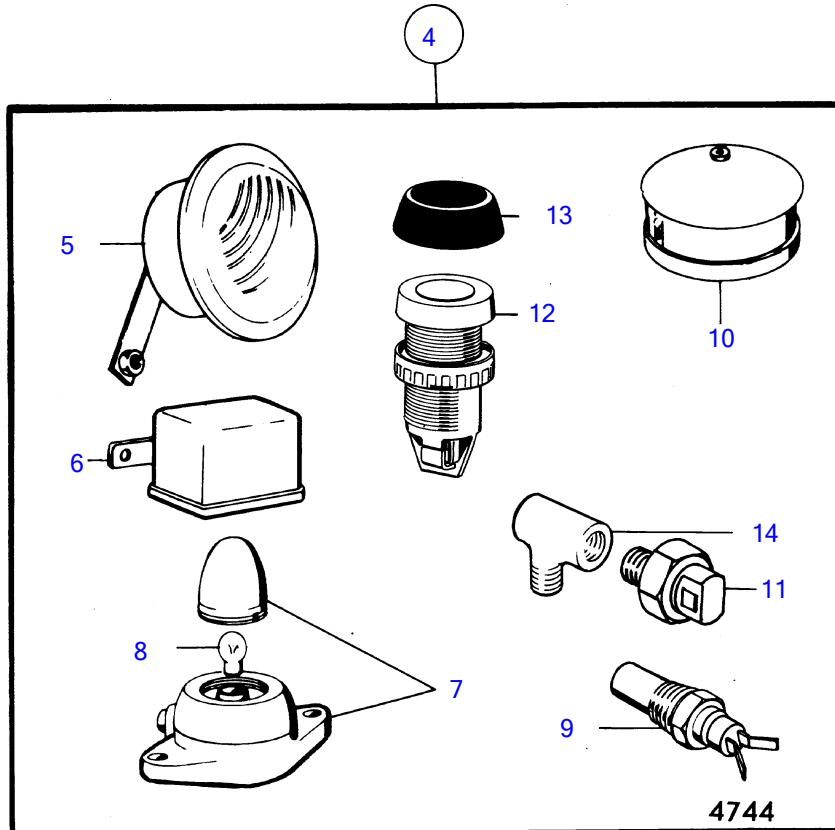

MD120A, TMD120A, TAMD120A, TAMD120B

MD120A, TMD120A, TAMD120A, TAMD120B

REF	PART NO.	QTY	DESCRIPTION	NOTES
1			el. hour indicator device	24V
2	844957		Hour recorder	(815138)
3	880281	1	Pressure monitor	
4			alarm device for oil pressure and water temperature	24V
5	850420	1	Horn	
6	(239483)	1	Relay	0 332 003 012, Obsolete part
7	(846674)	1	Lamp socket	(880583), Obsolete part
8	(182006)	1	Bulb	Obsolete part
9	822858	1	Thermo monitor	See group 2B
10	823214	1	Bell	
11	843812	1	Switch	Stop
12	(881000)	1	Push button	Obsolete part
13	(827596)	1	Protecting cap	Obsolete part
14	942490	1	T-nipple	
			cables and cable	See group 3
			terminal	