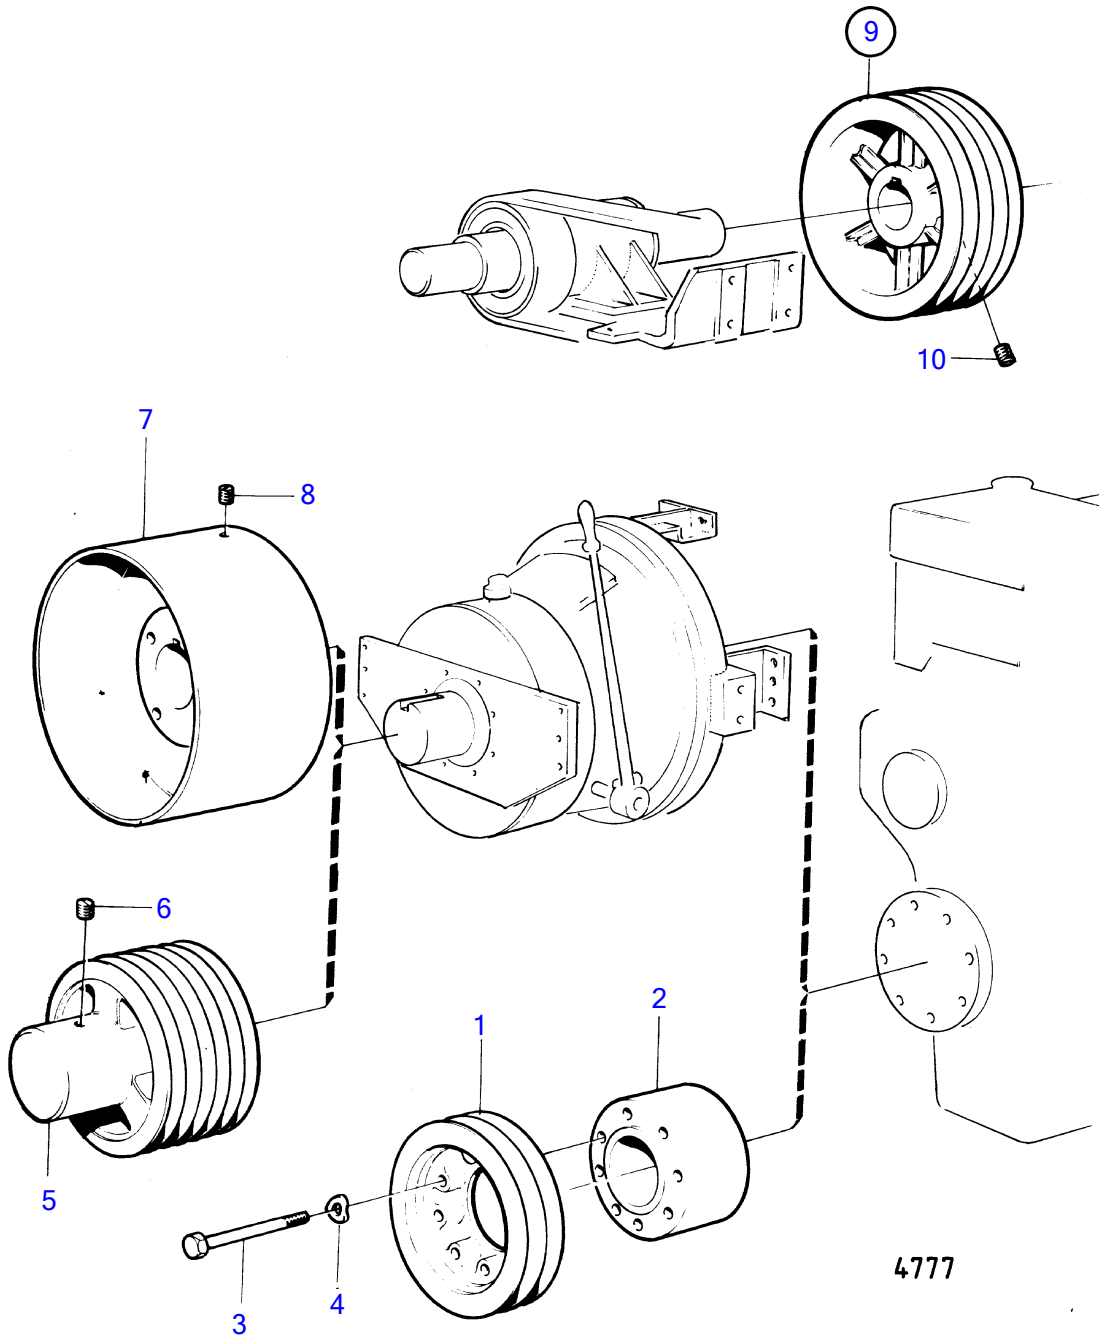

TAMD120A

TAMD120A

REF	PART NO.	QTY	DESCRIPTION	NOTES
1	(823028)	1	Pulley, 2 grooves	Obsolete part
	823082	1	Pulley, 3 grooves	
2	823083	1	Spacer ring	
3	955554	12	Hexagon screw	L=76mm
	959804	12	Hexagon screw	L=127mm
4	941909	12	Spring washer	
5	(803689)	1	Pulley	Obsolete part
6	(915602)	1	Screw	Obsolete part
7	(803796)	1	Pulley	D=250mm, Obsolete part
	(804621)	1	Pulley	D=300mm, Obsolete part
	(804664)	1	Pulley	D=350mm, Obsolete part
8	(915605)	1	Set screw	Obsolete part
9	(837627)	1	Pulley, 2 grooves	Obsolete part
	(837629)	1	Pulley, 4 grooves	Obsolete part
10	(961206)	1	• Set screw	Obsolete part