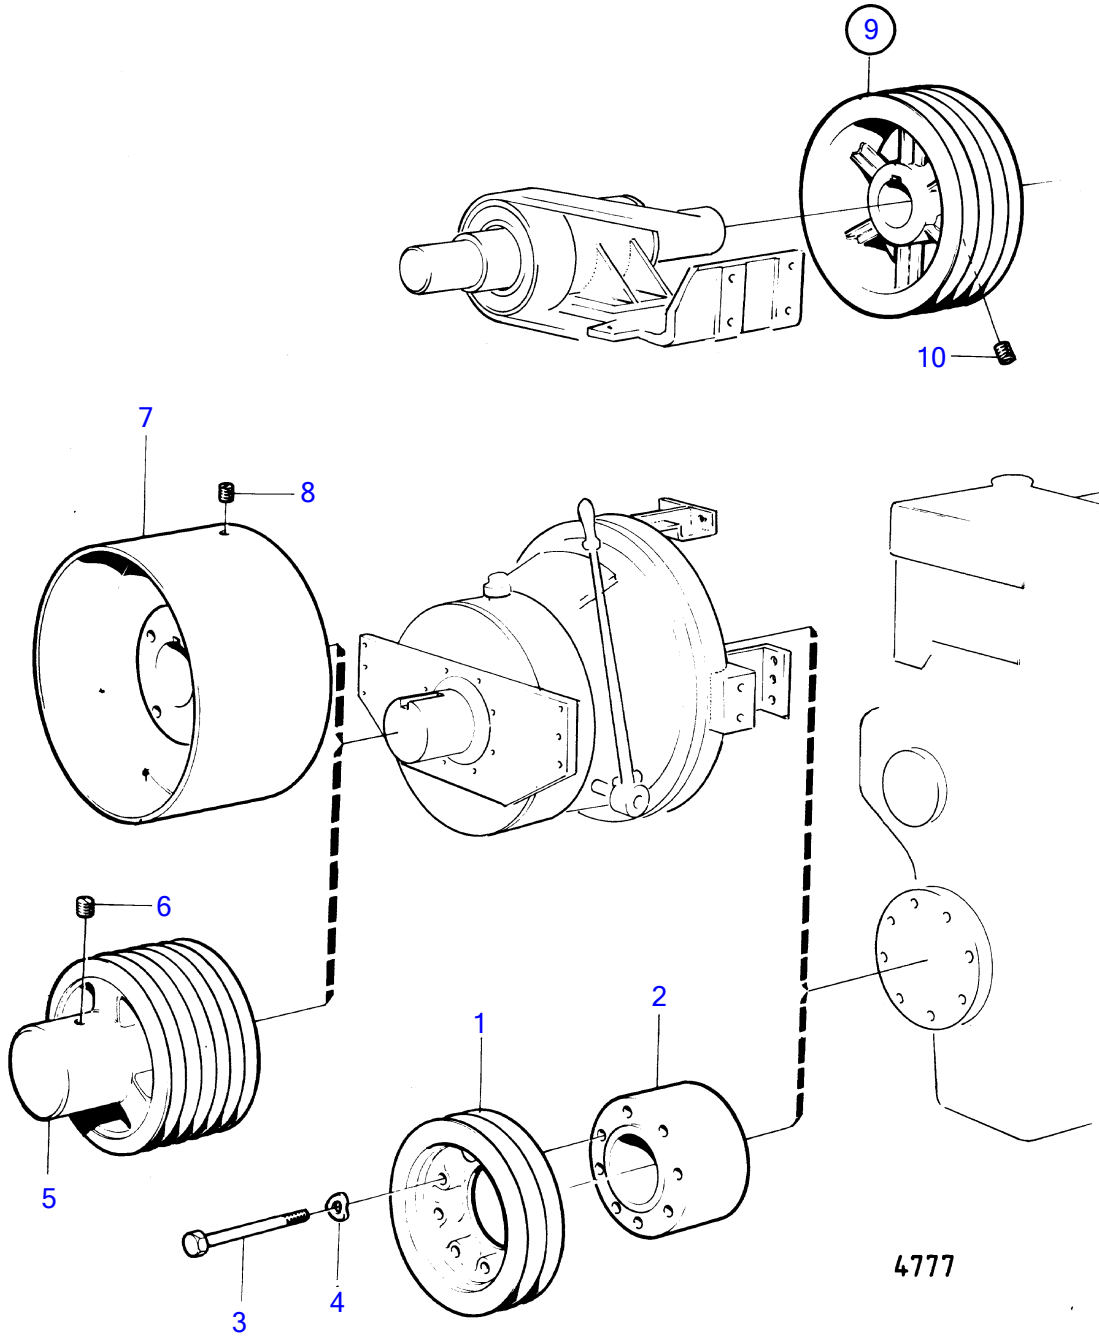

MD120A

4777

## MD120A

REF	PART NO.	QTY	DESCRIPTION	NOTES
1	(823028)	1	Pulley, 2 grooves	Obsolete part
	823082	1	Pulley, 3 grooves	
2	823083	1	Spacer ring	
3	955554	12	Hexagon screw	L=76mm
	959804	12	Hexagon screw	L=127mm
4	941909	12	Spring washer	
5	(803689)	1	Pulley	Obsolete part
6	(915602)	1	Screw	Obsolete part
7	(803796)	1	Pulley	D=250mm, Obsolete part
	(804621)	1	Pulley	D=300mm, Obsolete part
	(804664)	1	Pulley	D=350mm, Obsolete part
8	(915605)	1	Set screw	Obsolete part
9	(837627)	1	Pulley, 2 grooves	Obsolete part
	(837629)	1	Pulley, 4 grooves	Obsolete part
10	(961206)	1	• Set screw	Obsolete part