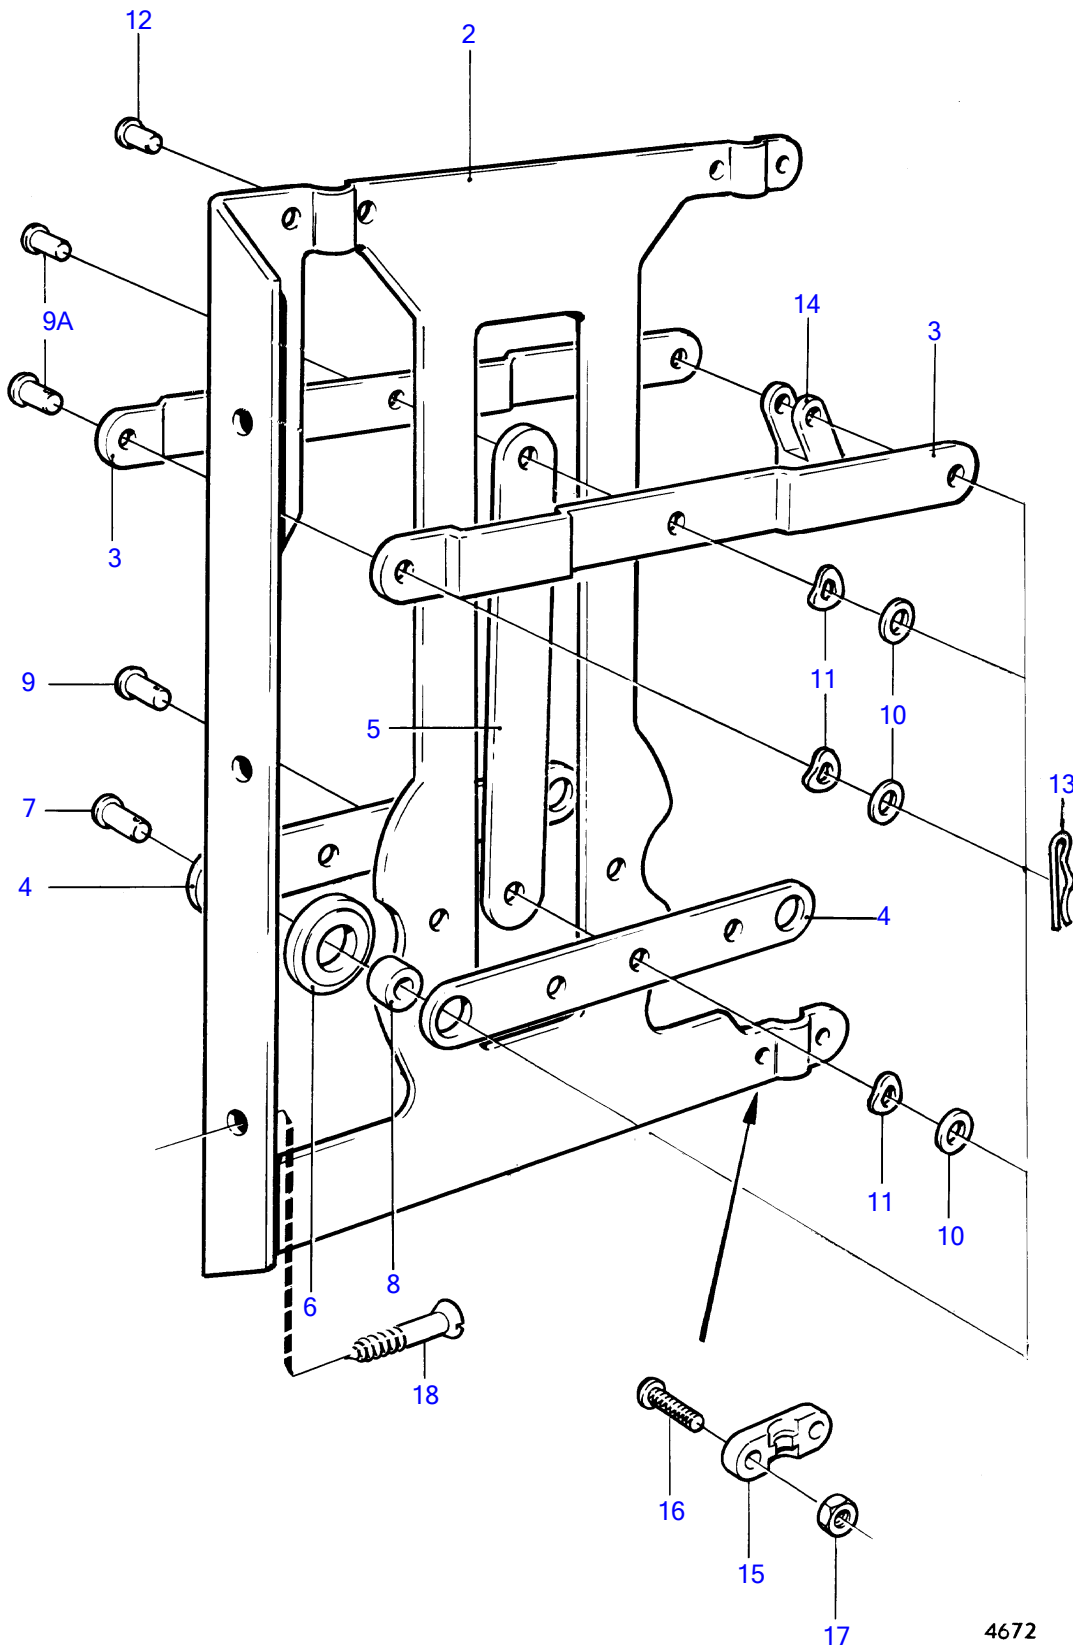

1

4672

REF	PART NO.	QTY	DESCRIPTION	NOTES
1	828164	1	Connection plate	
2		1	• housing	
3		2	• lever	
4		2	• lever	
5		1	• lever	
6	828180	2	• Roller	
7	828183	2	• Split pin	
8	828178	2	• Bushing	
9	(850358)	1	• Clevis pin	D=9mm, Obsolete part
9A	(828177)	2	• Clevis pin	D=12mm, Obsolete part
10	940191	3	• Washer	
11	(61544)	3	• Spring washer	Obsolete part
12	828182	1	• Clevis pin	
13	664822	6	• Split pin	
14	850452	3	• Fork	
15	850361	3	• Cable attachment	
16	956078	6	• Cross recessed screw	
17	955780	6	• Hexagon nut	
18	(905448)	3	• Screw	Early type, Obsolete part