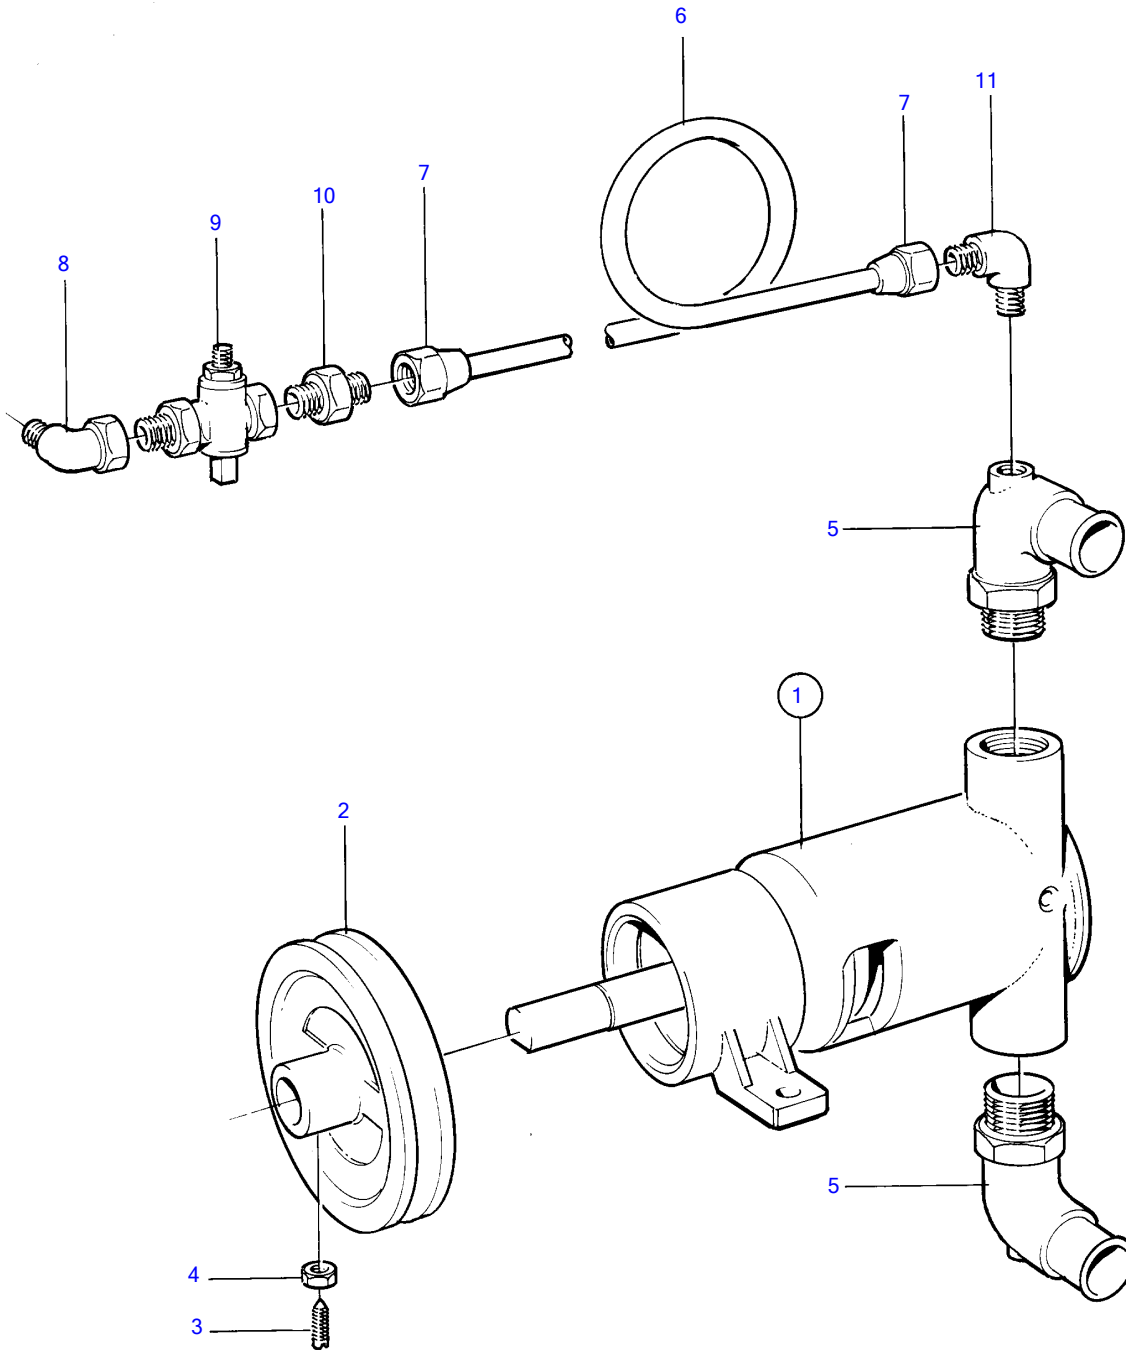

TMD120B

6522

TMD120B

REF	PART NO.	QTY	DESCRIPTION	SEE SEC.	NOTES
1	(815293)	1	Bilge pump		1", Obsolete part
			.	14638	
2		1			
3	(14801)	1	Adjusting screw		Obsolete part
4	955781	1	Hexagon nut		
5	(803747)	2	Hose attachment		Obsolete part
6		X	pipe		
7	954323	2	Fitting nut		
8	(803809)	1	Elbow		Obsolete part
9	(803808)	1	Plug cock		Obsolete part
10	954337	1	Nipple		
11	(954344)	1	Elbow nipple		Obsolete part