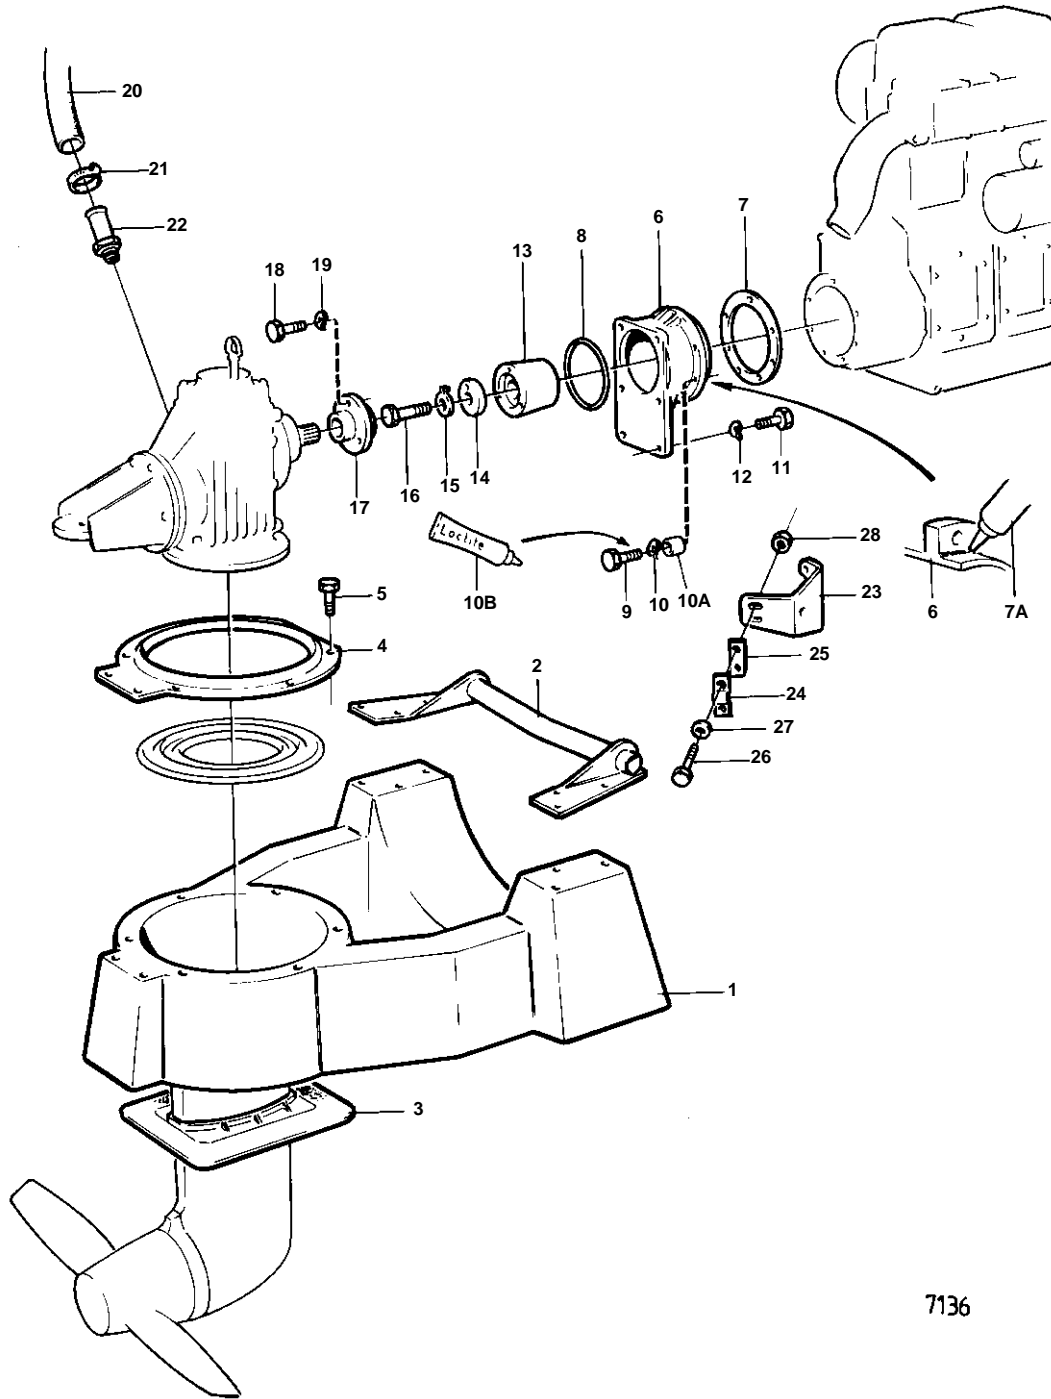

MD11,MD17D

7136

MD11,MD17D

| REF | PART NO. | QTY | DESCRIPTION | NOTES |
|-----|----------|-----|----------------------|---|
| 1 | 852140 | 1 | Engine bed | SEE GROUP 2A |
| 2 | 850654 | 1 | Impulse limiter | SEE GROUP 2A |
| 3 | 850353 | 1 | Cover plate | SEE GROUP 2A |
| 4 | 850079 | 1 | Clamping ring | |
| 5 | 946730 | 6 | Screw | L = 25 MM |
| 6 | 852106 | 1 | Intermediate section | SEE GROUP 4C. INCLUDED IN DRIVE UNIT 120S. |
| 7 | | 1 | GASKET | USE SEALING COMPOUND 841261.. MD11D MO-57099. MD17D MO-18972. MD5C MO-30348. MD7B MO-35024. |
| 7A | 841261 | X | Sealant | SEE GROUP 9. MD11D MO-57099. MD17D MO-18972. MD5C MO-30348. MD7B MO-35024. |
| | 852632 | 1 | O-ring | IK MD11D MO 57100-. MD17D MO 18973-. MD5C MO 30349-. MD7B MO 35025-. |
| 8 | 925260 | 1 | O-ring | IK SEE GROUP 4C. INCLUDED IN DRIVE UNIT 120S. |
| 9 | 959221 | 7 | Screw | L = 22 MM. MD11D MO-57099. MD17D MO-18972. MD5C MO-30348. MD7B MO-35024. |
| | 852630 | 2 | Screw | L = 22 MM. MD11D MO 57100-. MD17D MO 18973-. MD5C MO 30349-. MD7B MO 35025-. |
| | 852631 | 5 | Screw | L = 50 MM. MD11D MO 57100-. MD17D MO 18973-. MD7B MO 35025-. |
| 10 | 941907 | 7 | Spring washer | MD11D MO-57099. MD17D MO-18972. MD5C MO-30348. MD7B MO-35024. |
| | 852596 | 7 | Washer | MD11D MO 57100-. MD17D MO 18973-. MD5C MO 30349-. MD7B MO 35025-. |
| 10A | 852660 | 5 | Spacer sleeve | MD11D MO 57100-. MD17D MO 18973-. |
| 10B | 1161053 | X | Locking fluid | SEE GROUP 9. MD11D MO 57100-. MD17D MO 18973-. MD5C MO 30349-. MD7B MO 35025-. |
| 11 | 959239 | 4 | Screw | SEE GROUP 4C. INCLUDED IN DRIVE UNIT 120S. |
| 12 | 942336 | 4 | Spring washer | SEE GROUP 4C. INCLUDED IN DRIVE UNIT 120S. |
| 13 | 852420 | 1 | Clutch flange | SEE GROUP 2A |
| 14 | 852123 | 1 | Spacer washer | SEE GROUP 2A |
| 15 | 833849 | 1 | Lock washer | SEE GROUP 2A |
| 16 | 959665 | 1 | Screw | SEE GROUP 2A |
| 17 | 852119 | 1 | Clutch flange | SEE GROUP 2A |
| 18 | 955295 | 3 | Screw | SEE GROUP 2A |
| 19 | 941907 | 3 | Spring washer | SEE GROUP 2A |
| 20 | 952969 | X | Rubber hose | L = 600 MM |
| 21 | 961665 | 3 | Hose clamp | |
| 22 | 851779 | 1 | Nipple | |
| 23 | 840400 | 1 | Bracket | |
| 24 | 819067 | 1 | Brace | |
| 25 | 819068 | 1 | Washer | |
| 26 | 955246 | 2 | Screw | |
| 27 | 940090 | 2 | Washer | |
| 28 | 946577 | 2 | Lock nut | |