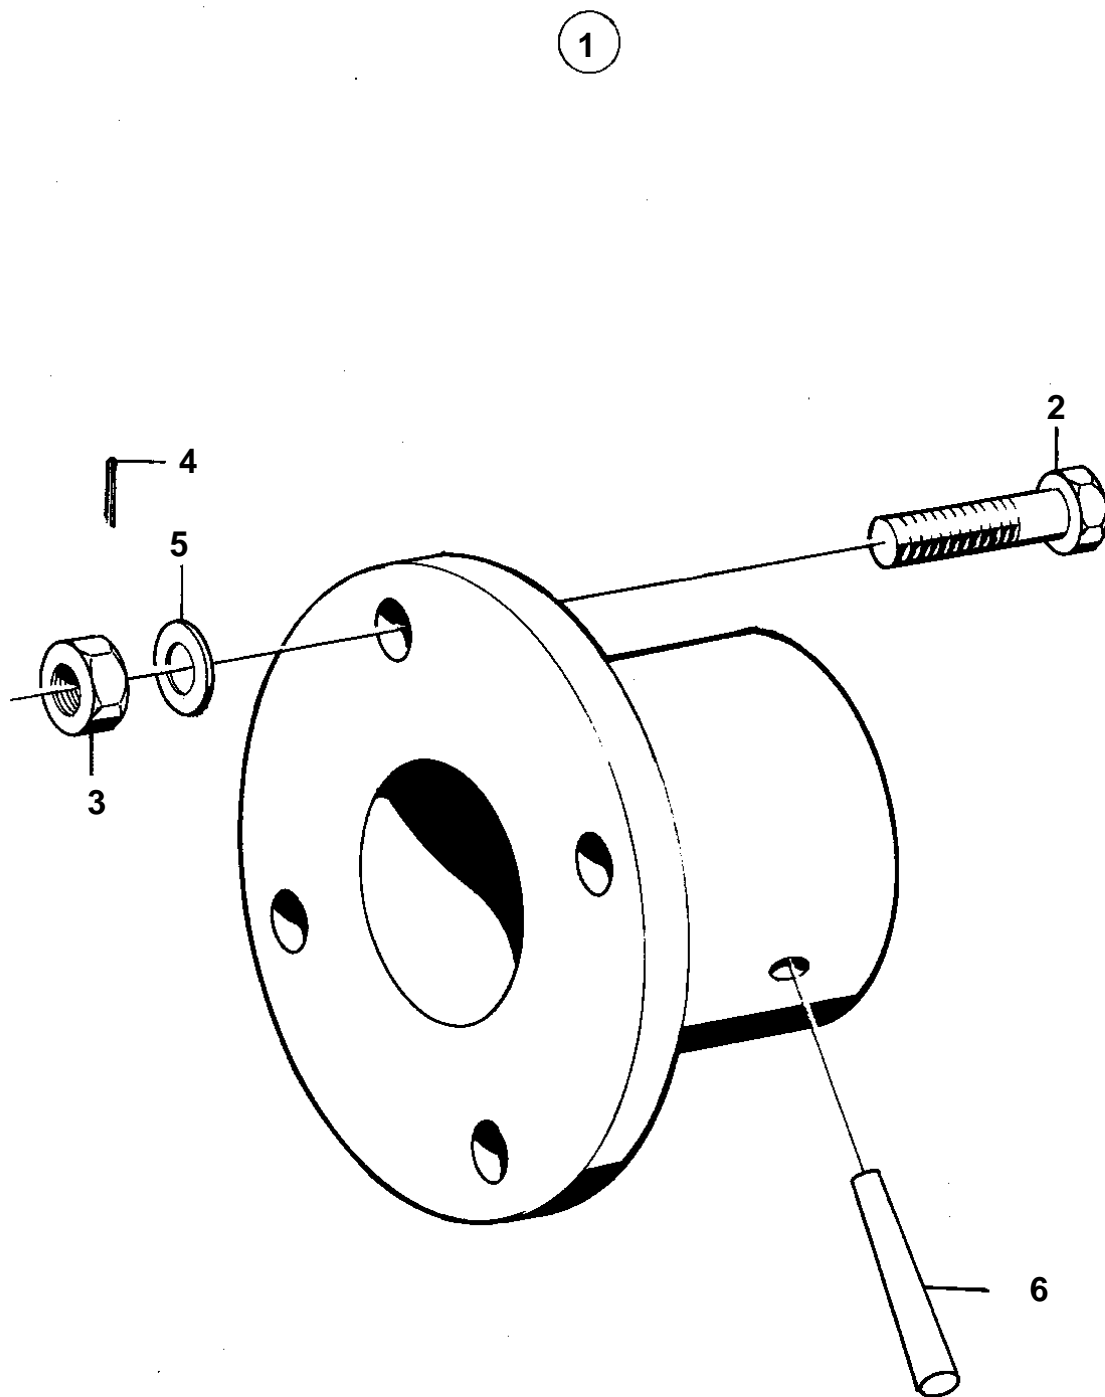

COMMON

4624

COMMON

REF	PART NO.	QTY	DESCRIPTION	NOTES
1	819105	1	Clutch flange	
2	955693	4	· Screw	L=38mm
	955691	4	· Screw	L=25mm
3	950375	4	· Nut	
5	941904	4	· Spring washer	
6	907617	1	· Pin	