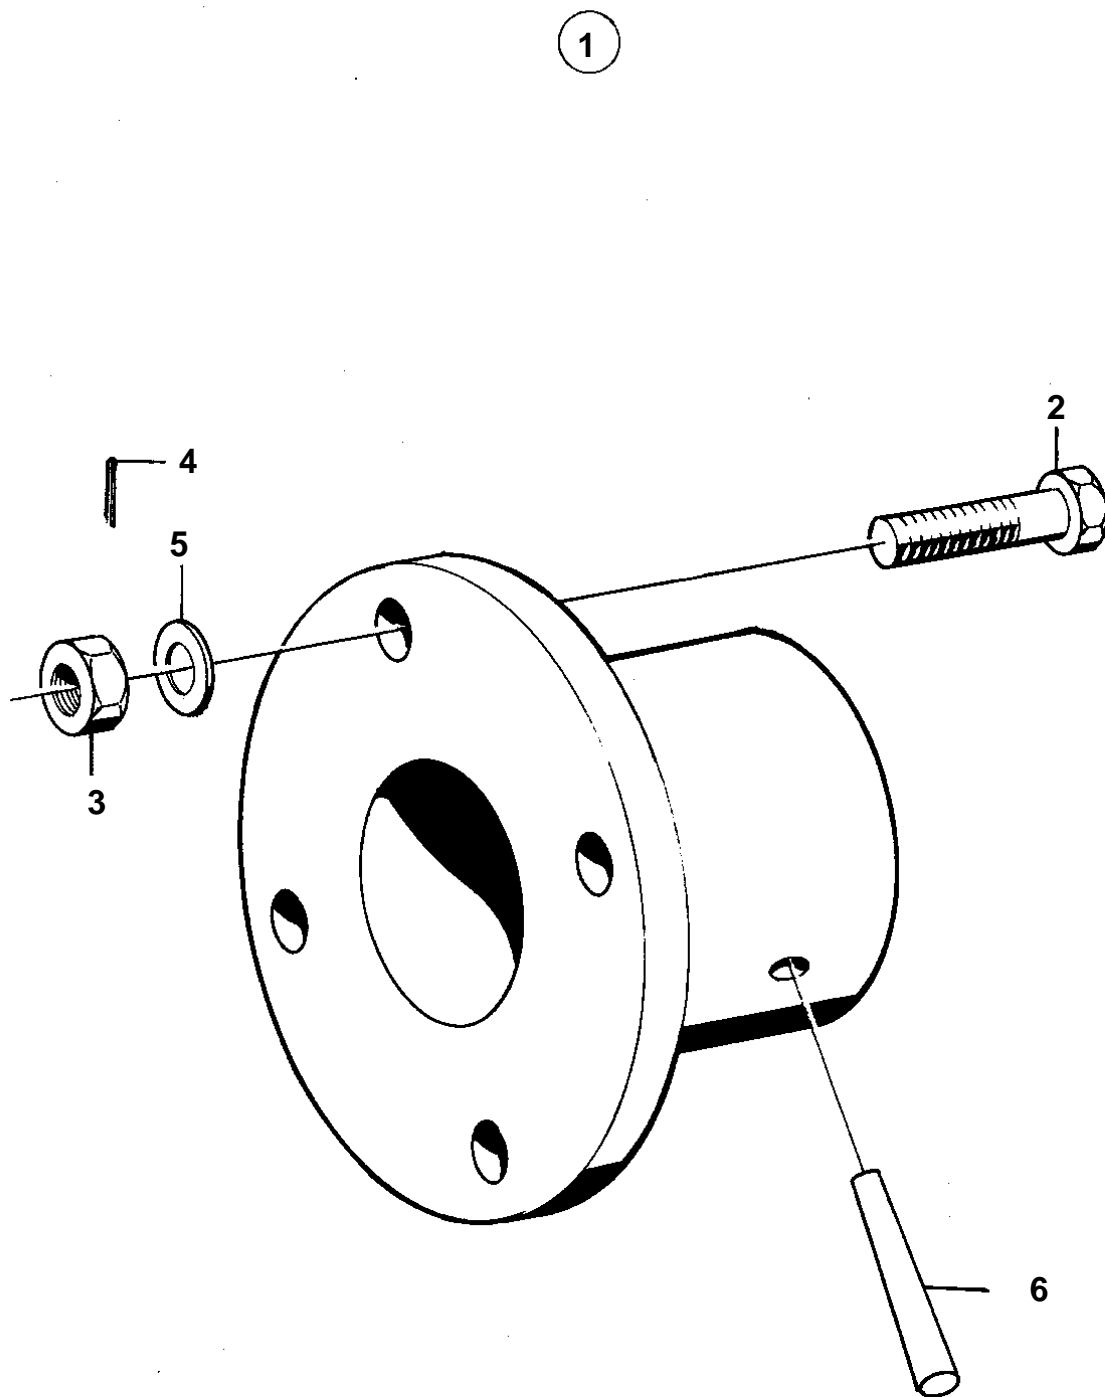

COMMON

4624

COMMON

REF	PART NO.	QTY	DESCRIPTION	NOTES
1	829279	1	Companion flange	
2	955692	4	· Screw	L=32mm
2	955691	4	· Screw	L=25mm
3	955883	4	· Nut	
4	907834	4	· Cotter pin	
5	941904	4	· Spring washer	
6	907617	1	· Pin