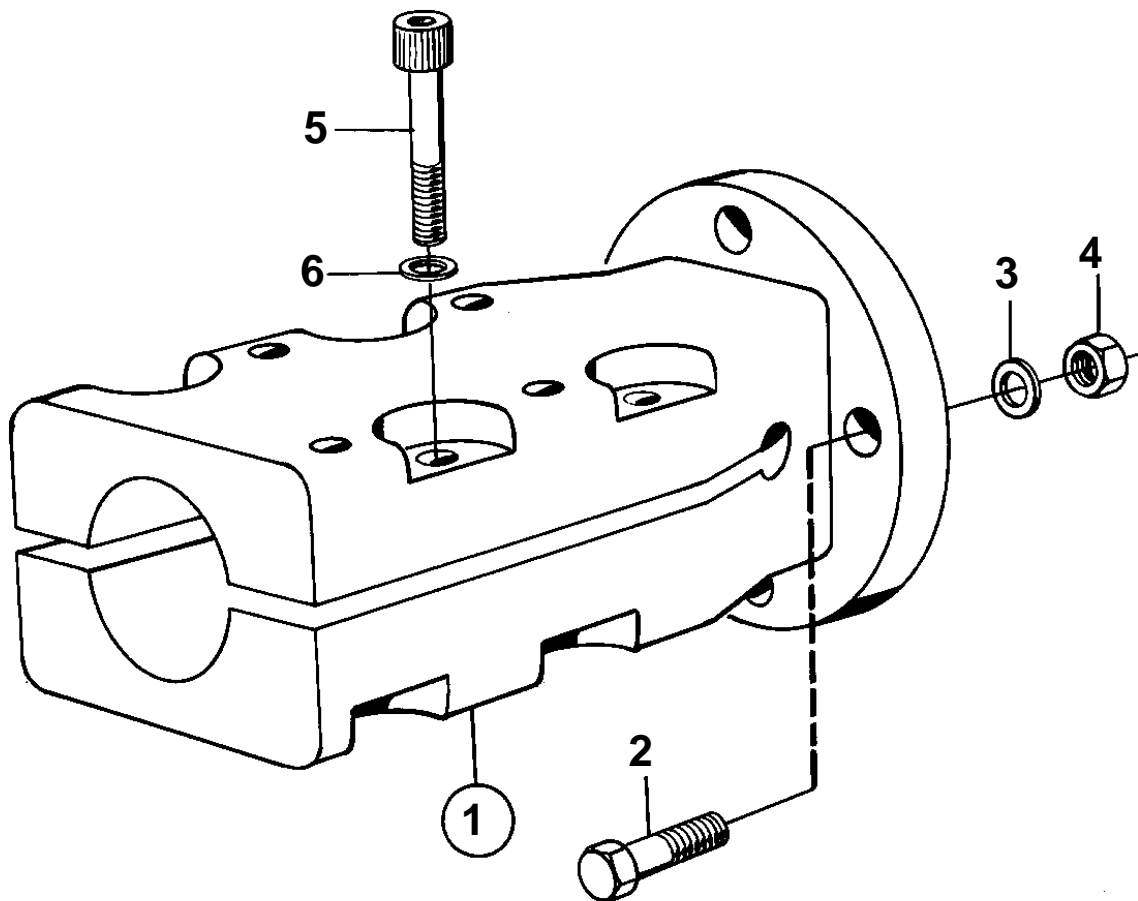

COMMON

4623

COMMON

REF	PART NO.	QTY	DESCRIPTION	NOTES
1		1	Clamp coupling	For 35mm propeller shaft.. For PRM reverse gear.
2	955693	4	· Screw	L=38mm
	955691	4	· Screw	L=25mm
3	941909	4	· Spring washer	
4	950375	4	· Nut	
5	948670	8	· Screw	
6	947345	8	· Washer	