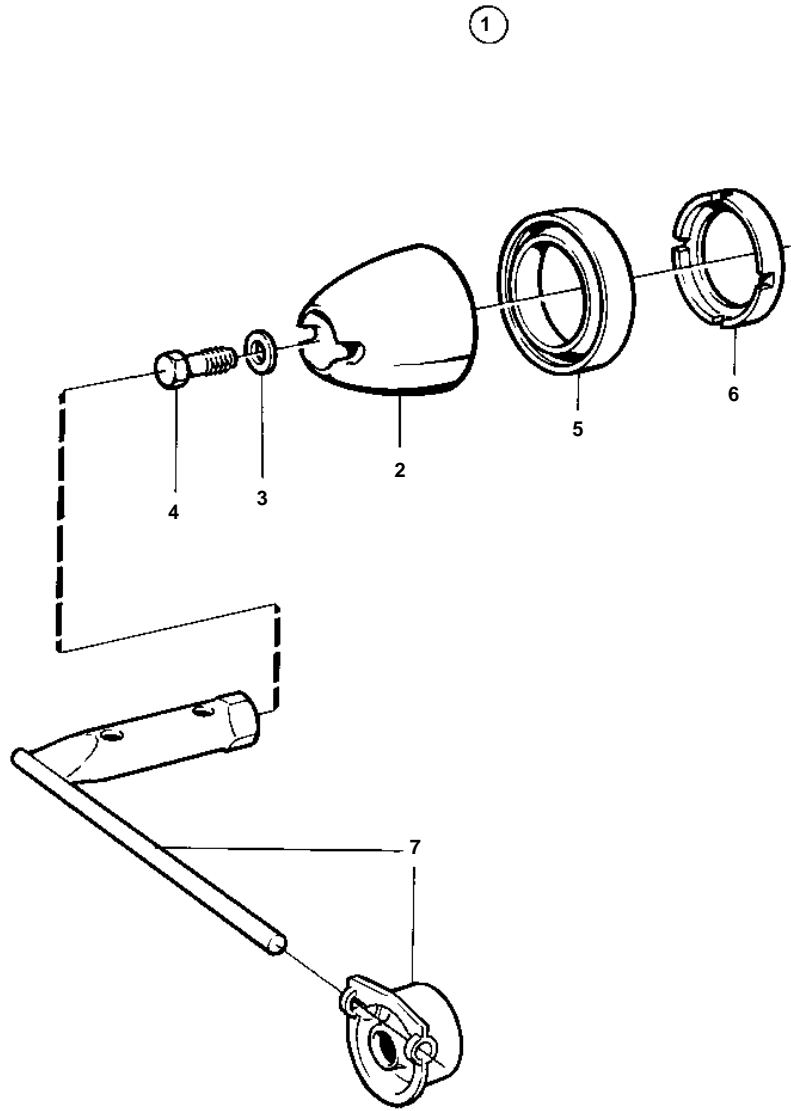

COMMON

11507

COMMON

REF	PART NO.	QTY	DESCRIPTION
1	872549	1	Propeller cone kit
2		1	· Propeller cone
3	943194	1	· Washer
4	872546	1	· Lock screw
5	853676	1	· Spacer ring
6	854294	1	· Plastic washer
7	873058	1	Tool kit