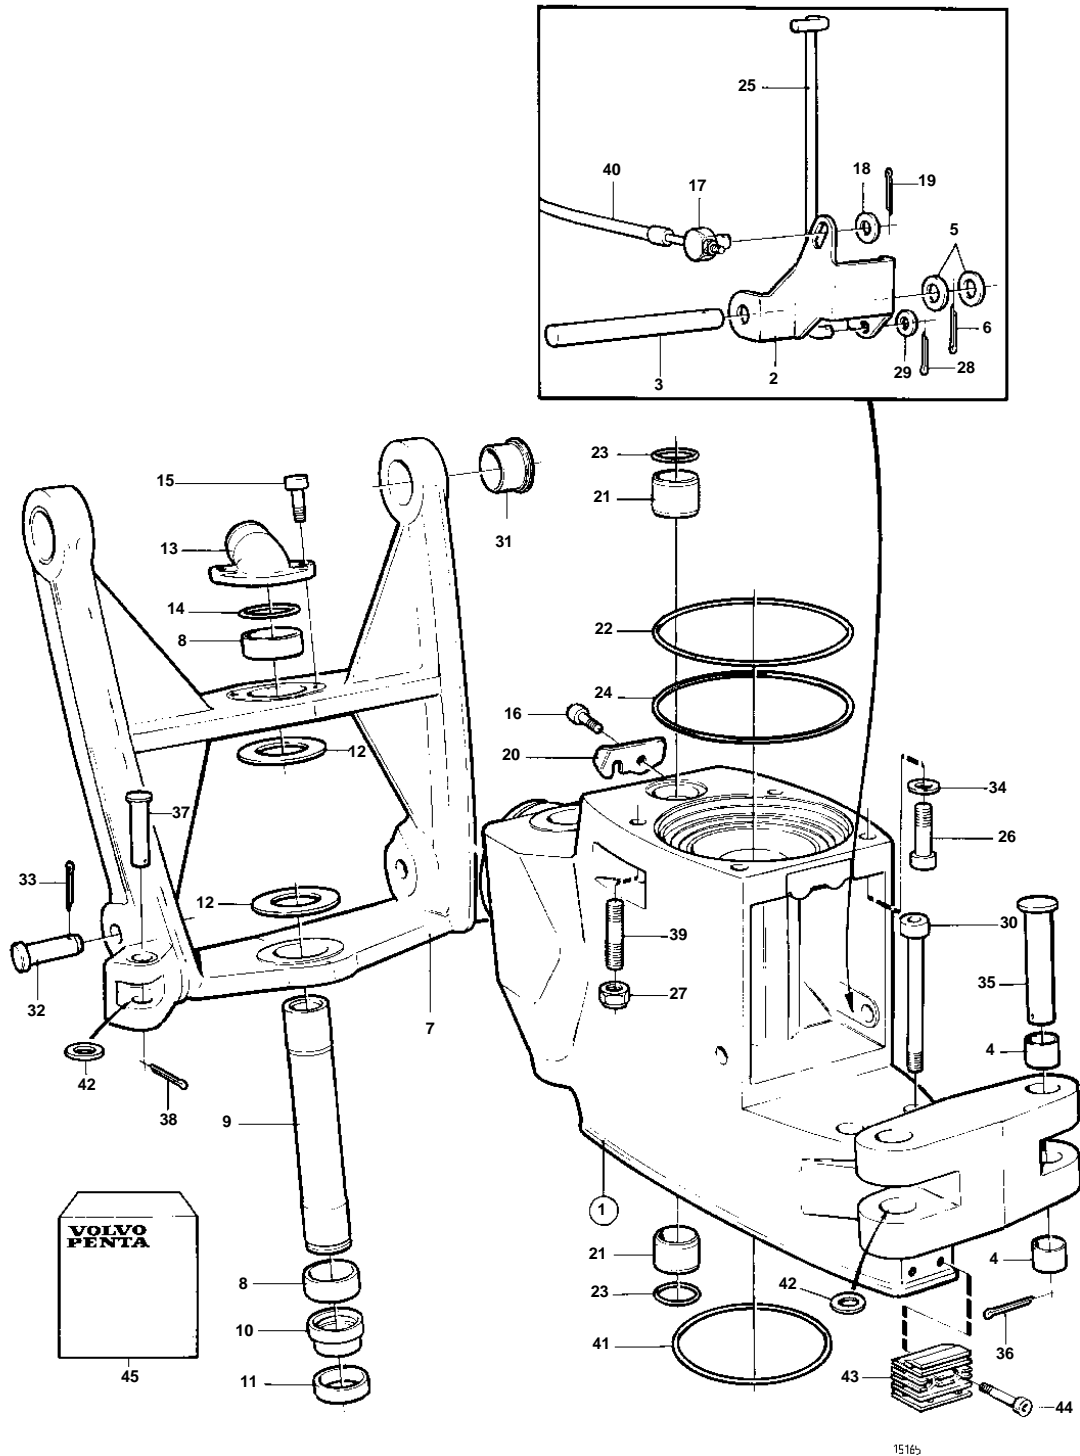

DPX

DPX

REF	PART NO.	QTY	DESCRIPTION	SEE SEC.	NOTES
1	872921	1	Intermediate housing		
2	872977	1	• Gear yoke		
3	897447	1	• Shaft		
4	873109	4	• Bushing		
5	897511	2	• Washer		
6	17253	1	• Cotter pin		
7	872539	1	Suspension fork		
8	872756	2	• Bearing bushing		
9	872753	1	Steering knuckle		
10	873534	1	Retainer		
11	872755	1	Seal		Included in gasket kit.
12	872754	2	Thrust washer		
13	872752	1	Hose connection		
14	979254	1	O-ring		Included in gasket kit.
15	940169	2	Screw		
16	940168	2	Screw		
17	804312	1	Cube		
18	940191	2	Washer		
19	17276	1	Cotter pin		
20	872940	1	Cable attachment		
21	872986	2	Sleeve		
22	925259	1	O-ring		Included in gasket kit.
23	125017	2	O-ring		Included in gasket kit.
24	941826	X	Shim		TH=0,05mm
	941827	X	Shim		TH=0,20mm
	948230	X	Shim		TH=0.35mm
25	872822	1	Control rod		
26	959456	2	Allen head screw		
27	941885	2	Nut		
28	17253	1	Cotter pin		
29	940191	1	Washer		
30	941808	3	Screw		
31	876507	1	Bushing kit		Included in gasket kit.
32	872126	2	Clevis pin		
33	967707	2	Cotter pin		
34	853095	2	Washer		
35	872970	2	Pin		
36	967707	2	Cotter pin		
37	872922	2	Pin		
38	979874	2	Cotter pin		
39	977241	2	Stud		Included in upper gear unit.
40		1	Control cable	231	
41	925256	1	O-ring		Included in gasket kit.. Included in upper gear unit.
42	873352	4	Washer		
43	873395	1	Zinc anod		
44	963684	2	Screw		
45	876266	1	Gasket kit, upper gear		SEE GROUP 99
	876639	1	Gasket kit, lower gear		SEE GROUP 99