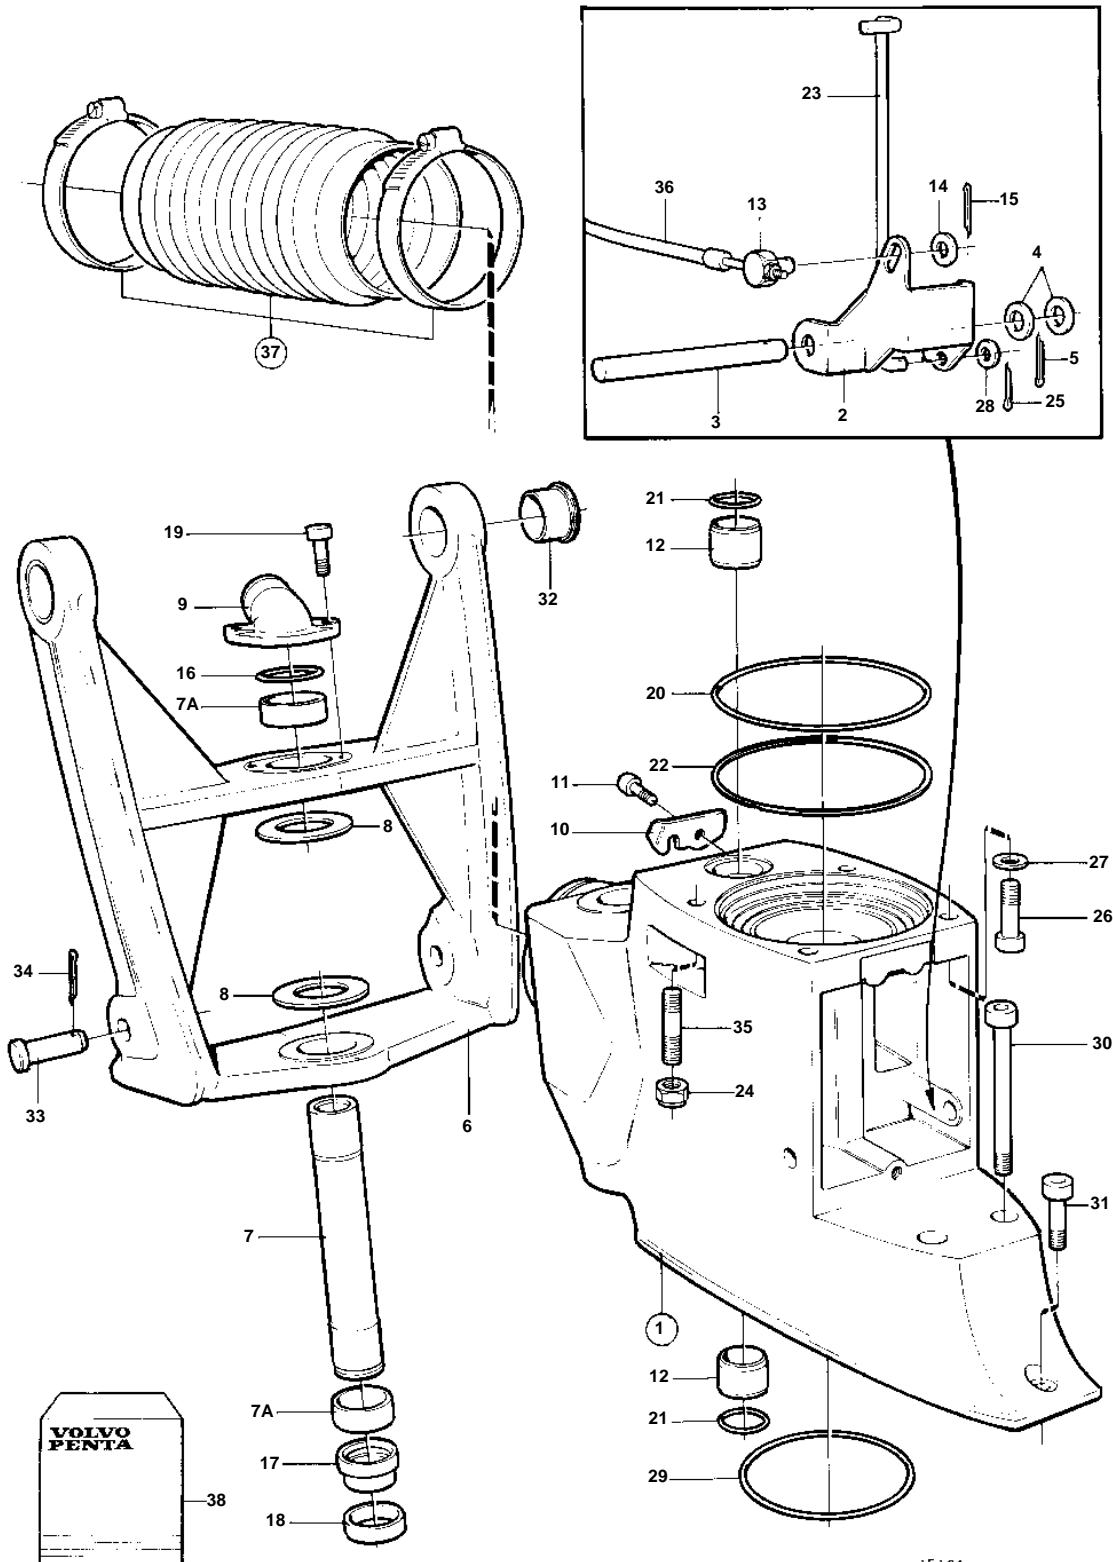

DP-D1

DP-D1

REF	PART NO.	QTY	DESCRIPTION	SEE SEC.	NOTES
1	872850	1	Intermediate housing		
2	872977	1	• Gear yoke		
3	897447	1	• Shaft		
4	897511	2	• Washer		
5	17253	1	• Cotter pin		Included in gasket kit.
6	872853	1	Suspension fork		
7	872753	1	Steering knuckle		
7A	872756	2	Bearing bushing		
8	872754	2	Thrust washer		
9	872752	1	Hose connection		
10	872940	1	Cable attachment		
11	940168	1	Screw		
12	872986	2	Sleeve		
13	804312	1	Cube		
14	940191	1	Washer		
15	17276	1	Cotter pin		Included in gasket kit.
16	979254	1	O-ring		
17	873534	1	Retainer		
18	872755	1	Seal		Included in gasket kit.
19	940169	2	Screw		
20	925259	1	O-ring		Included in gasket kit.
21	125017	2	O-ring		Included in gasket kit.
22	941826	X	Shim		TH=0,05mm
	941827	X	Shim		TH=0,20mm
	948230	X	Shim		TH=0.35mm
23	872822	1	Control rod		
24	941885	2	Nut		
25	17253	1	Cotter pin		Included in gasket kit.
26	959456	2	Allen head screw		
27	853095	2	Washer		
28	940191	1	Washer		
29	925256	1	O-ring		Included in gasket kit.
30	941808	2	Screw		
31	941809	1	Screw		
32	876507	1	Bushing kit		Included in gasket kit.
33	872126	2	Clevis pin		
34	967707	2	Cotter pin		
35	977241	2	Stud		
36		1	Control cable	231	
37		1	Bellows kit		
38	876266	1	Gasket kit, upper gear		SEE GROUP 99
	876267	1	Gasket kit, lower gear		SEE GROUP 99