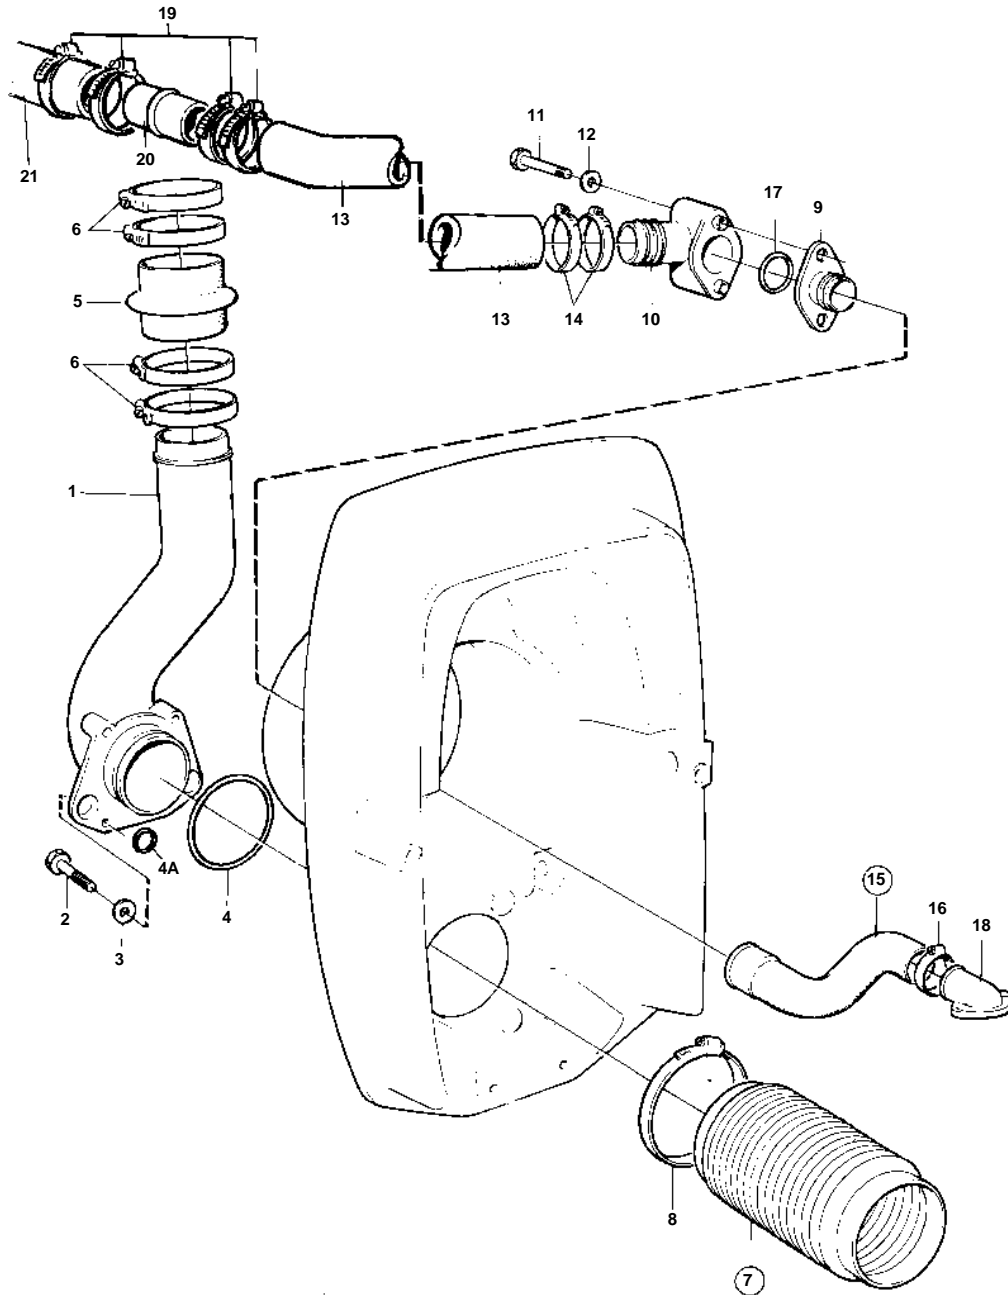

SP-C1, DP-D1, DPX

15689

SP-C1, DP-D1, DPX

REF	PART NO.	QTY	DESCRIPTION	NOTES
1	3581130	1	Exhaust pipe	(873114)
2	970958	4	Screw	
3	960148	4	Washer	
4	925256	1	O-ring	
4A	925064	2	O-ring	
5	860396	1	Exhaust hose	
6	981239	4	Hose clamp	
7	876631	1	Bellows kit	
8	872531	2	· Hose clamp	
9	872334	1	Nipple	
10	872338	1	Hose nipple	
11	955516	2	Screw	
12	955893	2	Washer	
13	861742	1	Hose	Intake-sea water pump.
14	961669	2	Hose clamp	
15	876632	1	Hose kit	
16	853548	1	· Hose clamp	
17	925064	1	· O-ring	
18	872752	1	Hose connection	
19	961669	4	Hose clamp	
20	861090	1	Tube	
21		1	Hose	SEE GROUP 26. Intake-sea water pump.