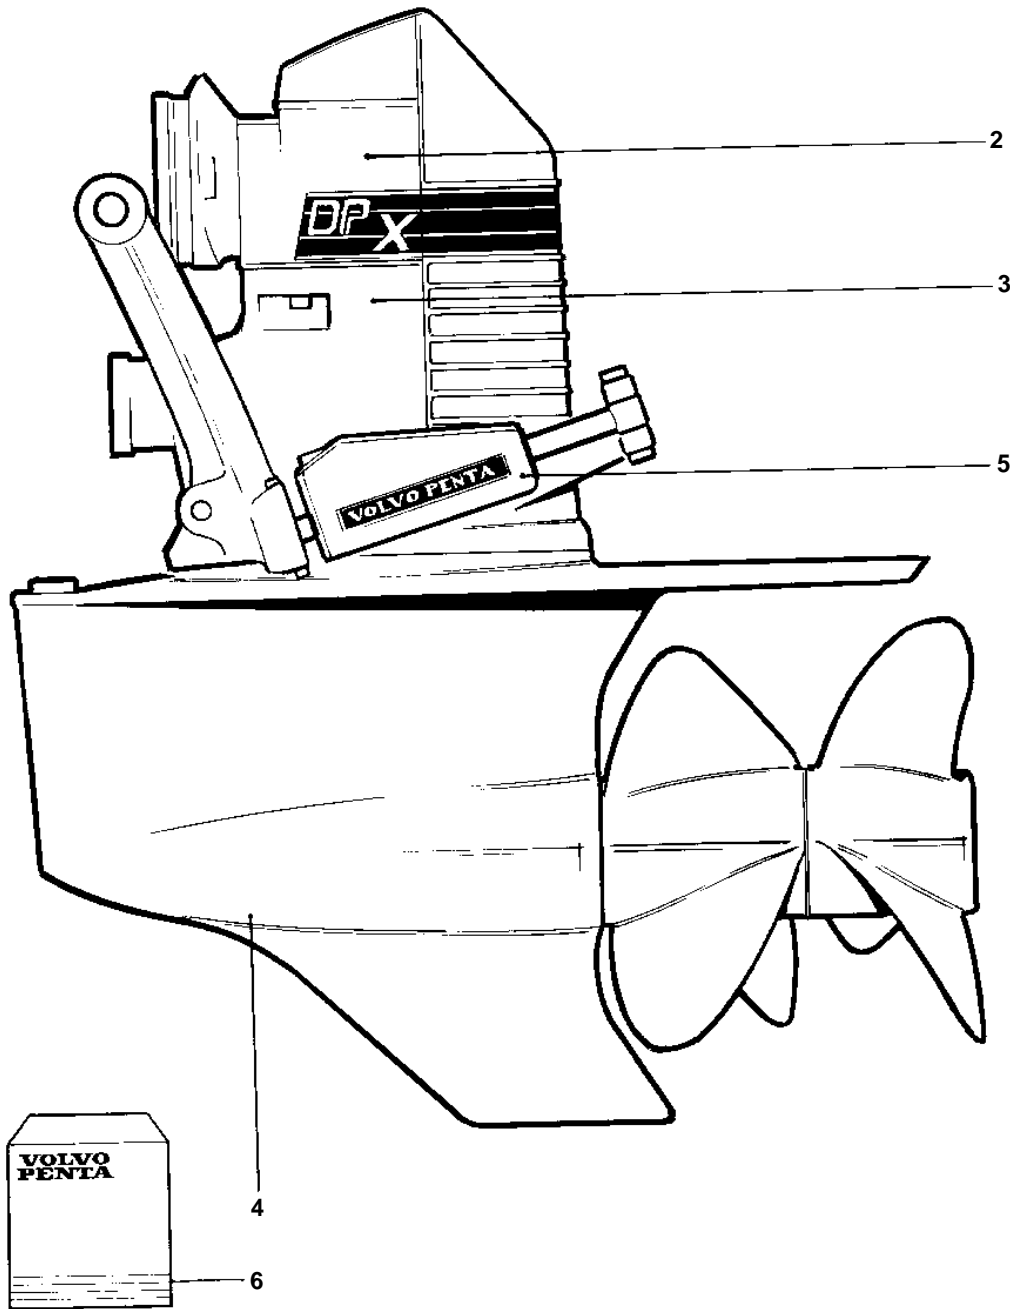

DPX

1

15163

DPX

REF	PART NO.	QTY	DESCRIPTION	SEE SEC.	NOTES
1	3868639	1	Drive		(3868023), (872298) RATIO 1.78:1
2	873310	1	Upper gear unit	620	
3		1	Intermediate housing	621	
4	872297	1	Gear under	627	
5		X	Steering system		SEE GROUP 64
6	876266	1	Gasket kit, upper gear		SEE GROUP 99
	876639	1	Gasket kit, lower gear		SEE GROUP 99