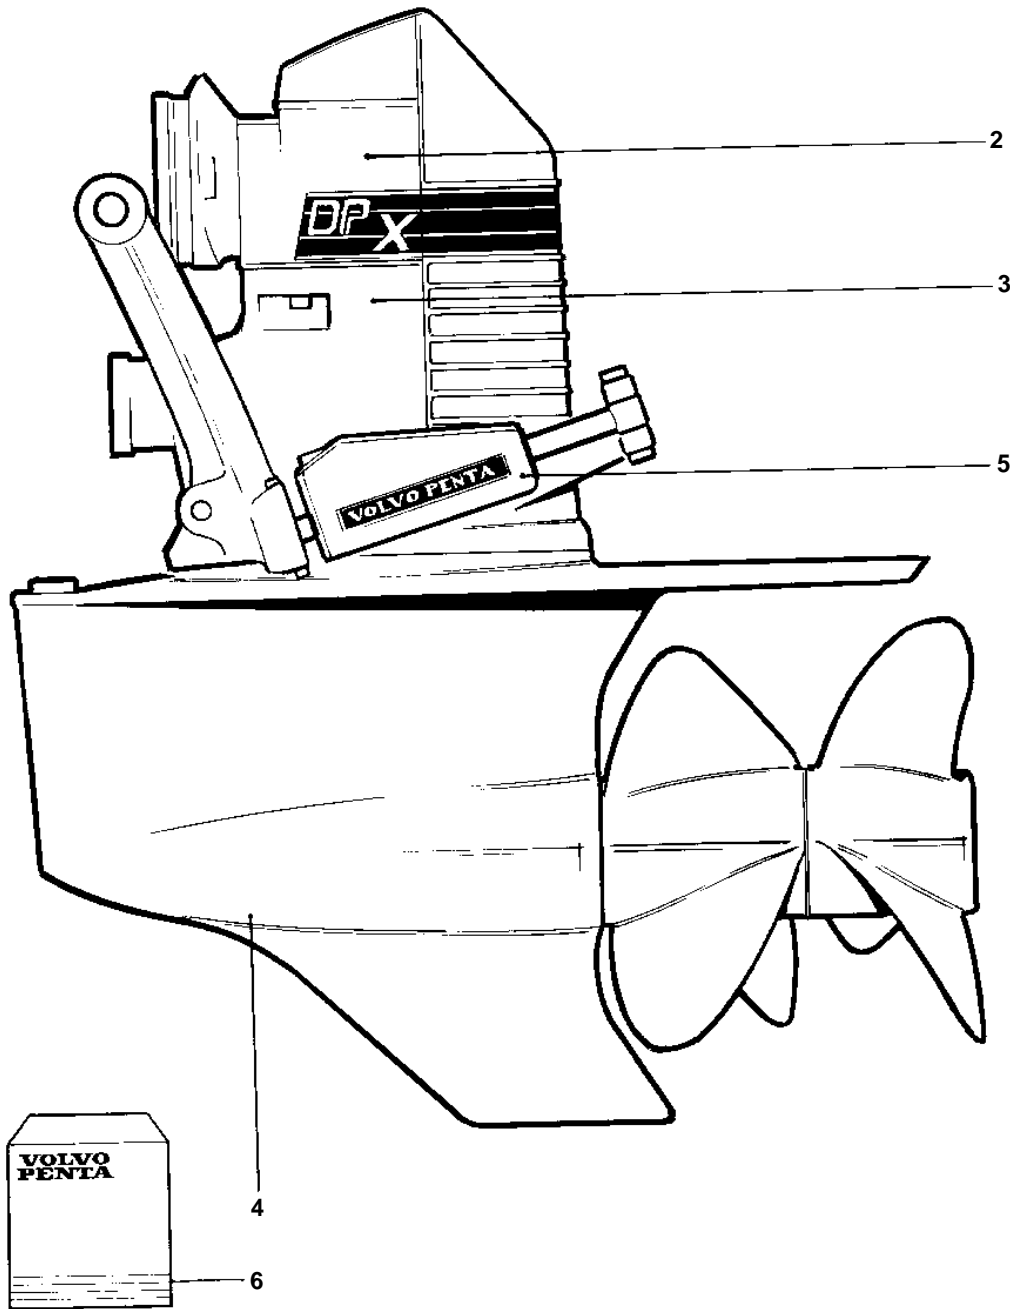

DPX

①

15163

DPX

REF	PART NO.	QTY	DESCRIPTION	SEE SEC.	NOTES
1	3868638	1	Drive		(3868021),(872989) RATIO 1.68:1
2	873310	1	Upper gear unit	620	
3		1	Intermediate housing	621	
4	872990	1	Gear under	627	
5		X	Steering system		SEE GROUP 64
6	876266	1	Gasket kit, upper gear		SEE GROUP 99
	876639	1	Gasket kit, lower gear		SEE GROUP 99