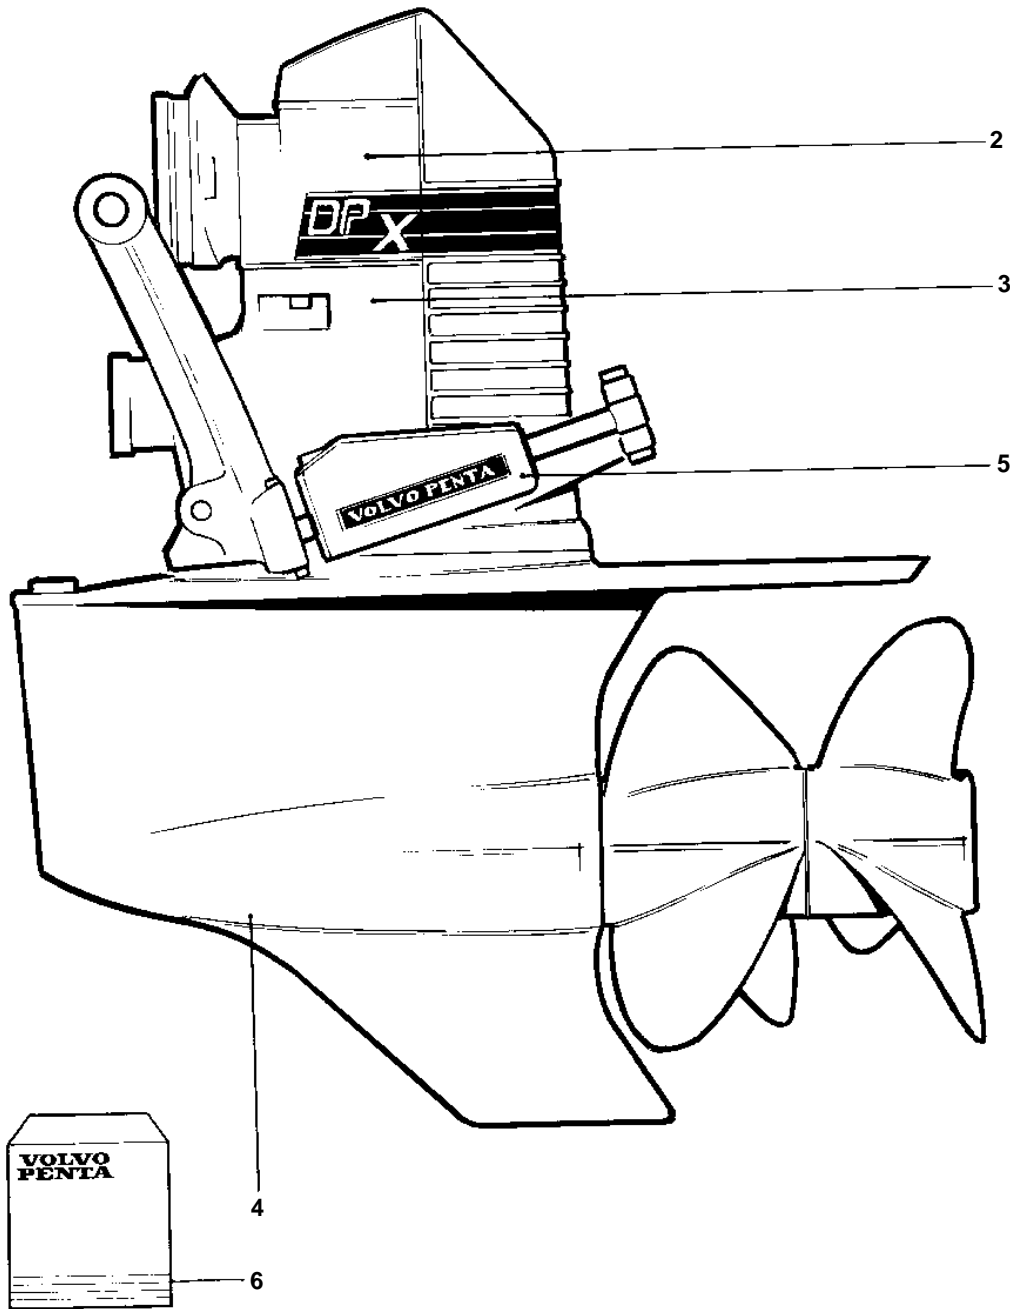

DPX

①

15163

DPX

REF	PART NO.	QTY	DESCRIPTION	SEE SEC.	NOTES
1	3868637	1	Drive		(3868020), (872299) RATIO 1.59:1
2	873310	1	Upper gear unit	620	
3		1	Intermediate housing	621	
4	872133	1	Gear under	627	
5		X	Steering system		SEE GROUP 64
6	876266	1	Gasket kit, upper gear		SEE GROUP 99
	876639	1	Gasket kit, lower gear		SEE GROUP 99