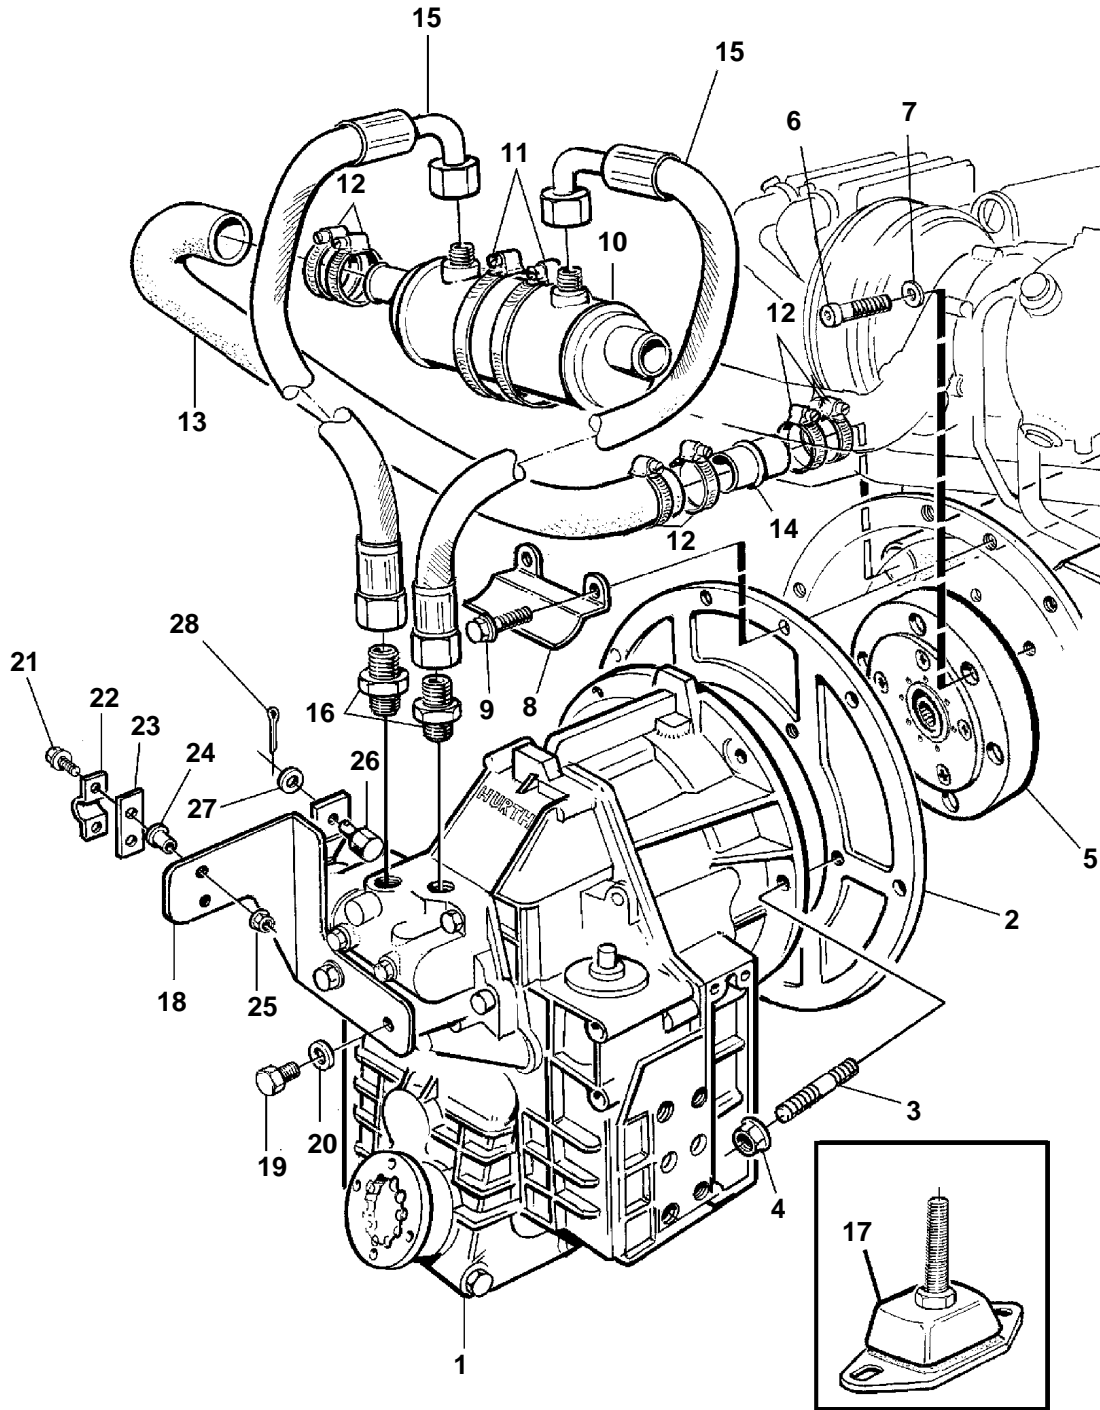

TMD41L-A, TAMD41P-A, TAMD41L-A, TAMD41M-A, TAMD41H-A, KAMD42P-A

TMD41L-A, TAMD41P-A, TAMD41L-A, TAMD41M-A, TAMD41H-A, KAMD42P-A

REF	PART NO.	QTY	DESCRIPTION	NOTES
1		1	Reversing gear	
2	829489	1	Cover	
3	924075	6	Stud	
4	971095	6	Nut	
5	3857442	1	Vibration damper	
6	959227	6	Screw	
7	941907	6	Spring washer	
8	859592	1	Bracket	
9	946752	11	Flange screw	
10	872626	1	Oil cooler	
11	943481	2	Hose clamp	
12	961669	6	Hose clamp	
13	3581335	1	Hose	
14	861090	1	Tube	
15	3581387	2	Hydraulic hose	
16	856793	2	Nipple	
17		4	Engine suspension	SEE GROUP 21
18	3581336	1	Bracket	
19	940133	2	Screw	
20	976945	2	Washer	
21	956081	2	Screw	
22	819067	1	Brace	
23	819068	1	Washer	
24	843108	2	Bushing	
25	946577	2	Lock nut	
26	804312	1	Cube	
27	941906	1	Spring washer	
28	17276	1	Cotter pin	