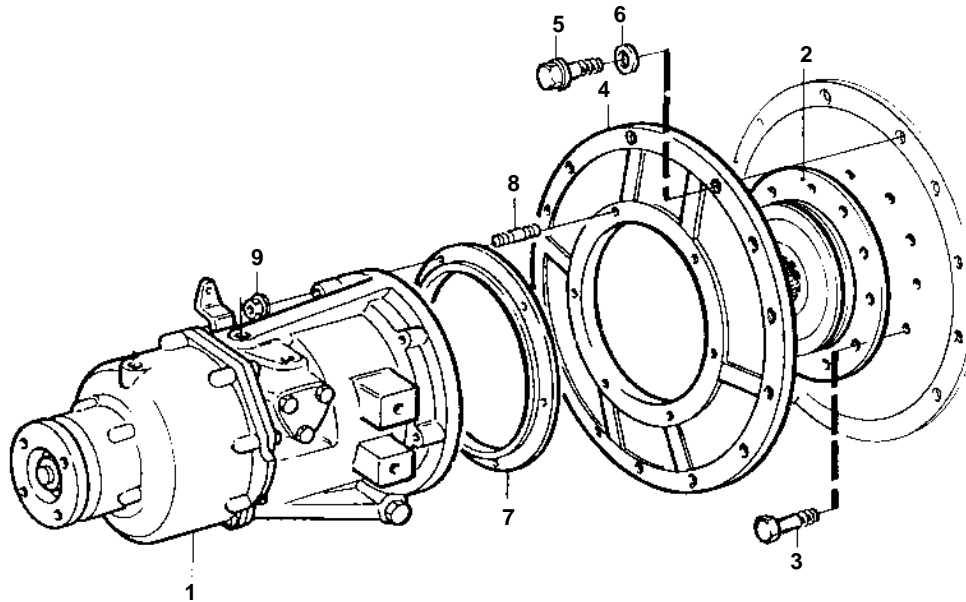

COMMON

11541

COMMON

REF	PART NO.	QTY	DESCRIPTION
1		1	Reversing gear
2	854753	1	Vibration damper
3	946173	9	Flange screw
4	829489	1	Cover
5	946752	11	Flange screw
6	941908	11	Spring washer
7	859566	1	Spacer ring
8	953084	6	Stud
9	971095	6	Nut