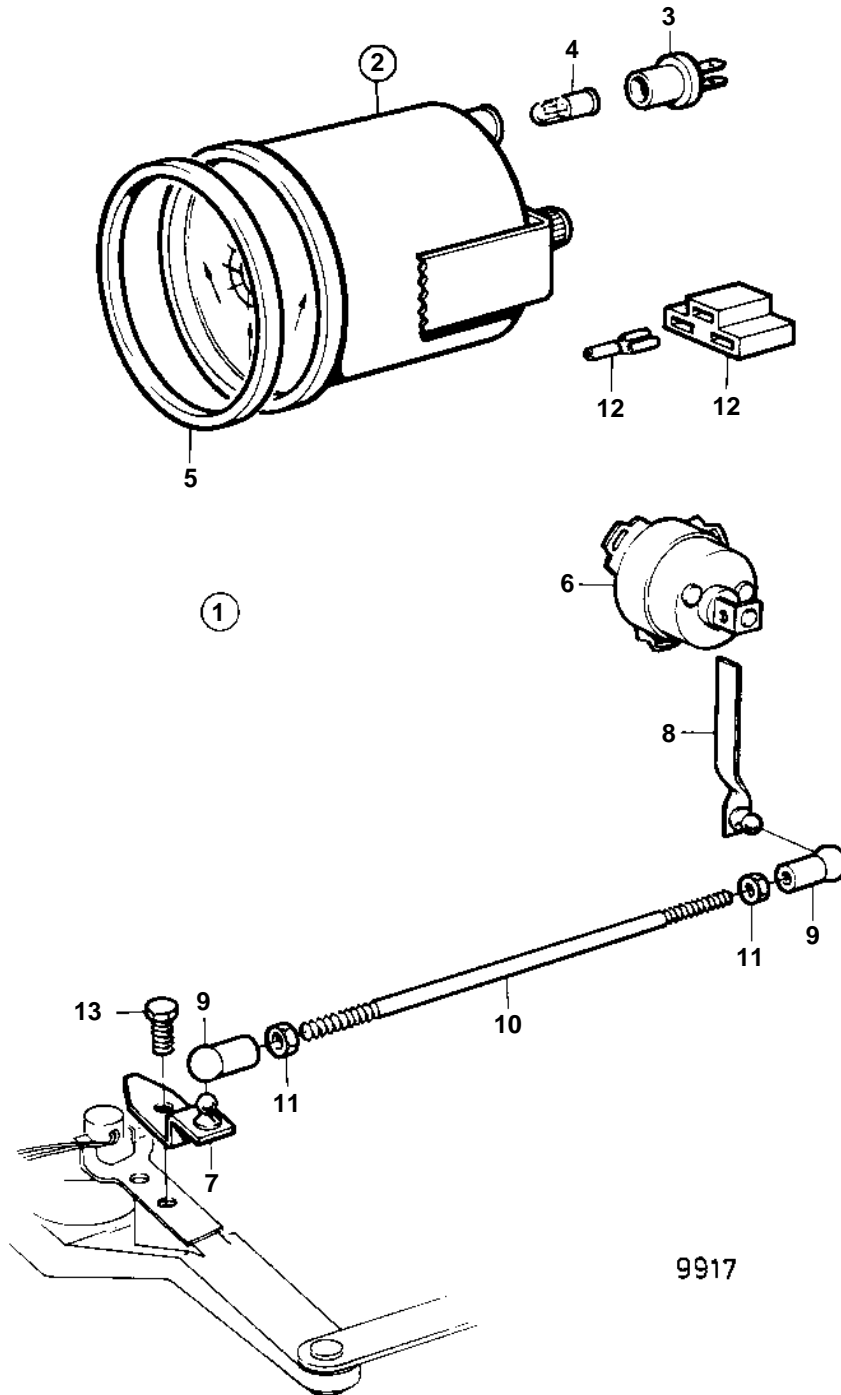

COMMON

9917

COMMON

REF	PART NO.	QTY	DESCRIPTION	SEE SEC.	NOTES
1	1140463	1	Rudder indicator kit		
2	863944	1	· Rudder indicator		
3	863945	1	· · Bulb socket		
4	863946	1	· · Bulb		RED
5	858643	1	· Front ring		
6	837772	1	· Position sensor		
7	853176	1	· Bracket		
8	853177	1	· Lever		
9	946704	1	· Ball socket		Left hand threads.
	946703	1	· Ball socket		Right hand threads.
10	943549	1	· Control rod		
11	942836	1	· Nut		Left hand threads.
	955780	1	· Nut		Right hand threads.
12		X	· Electrical materials	1963	
13	940199	1	Screw		