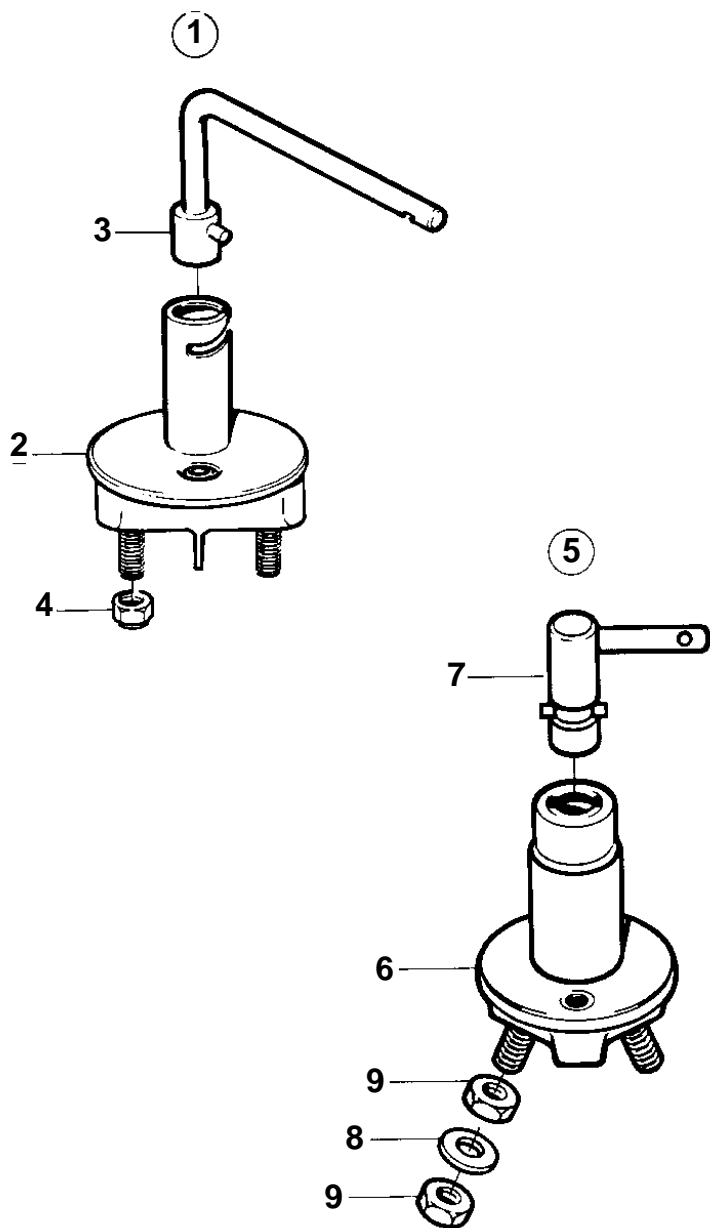

COMMON

9492

COMMON

REF	PART NO.	QTY	DESCRIPTION	NOTES
1	870980	1	Switch	REPLACED BY 1140319
2		1	· Switch	
3	243700	1	· Handle	REPLACED BY 1140319
4	971071	2	· Nut	(955783)
5	1140319	1	Battery main switch	
6		1	· Switch	
7	1140427	1	· Knob	
8	1140428	2	· Washer	
9	17602	4	· Nut	