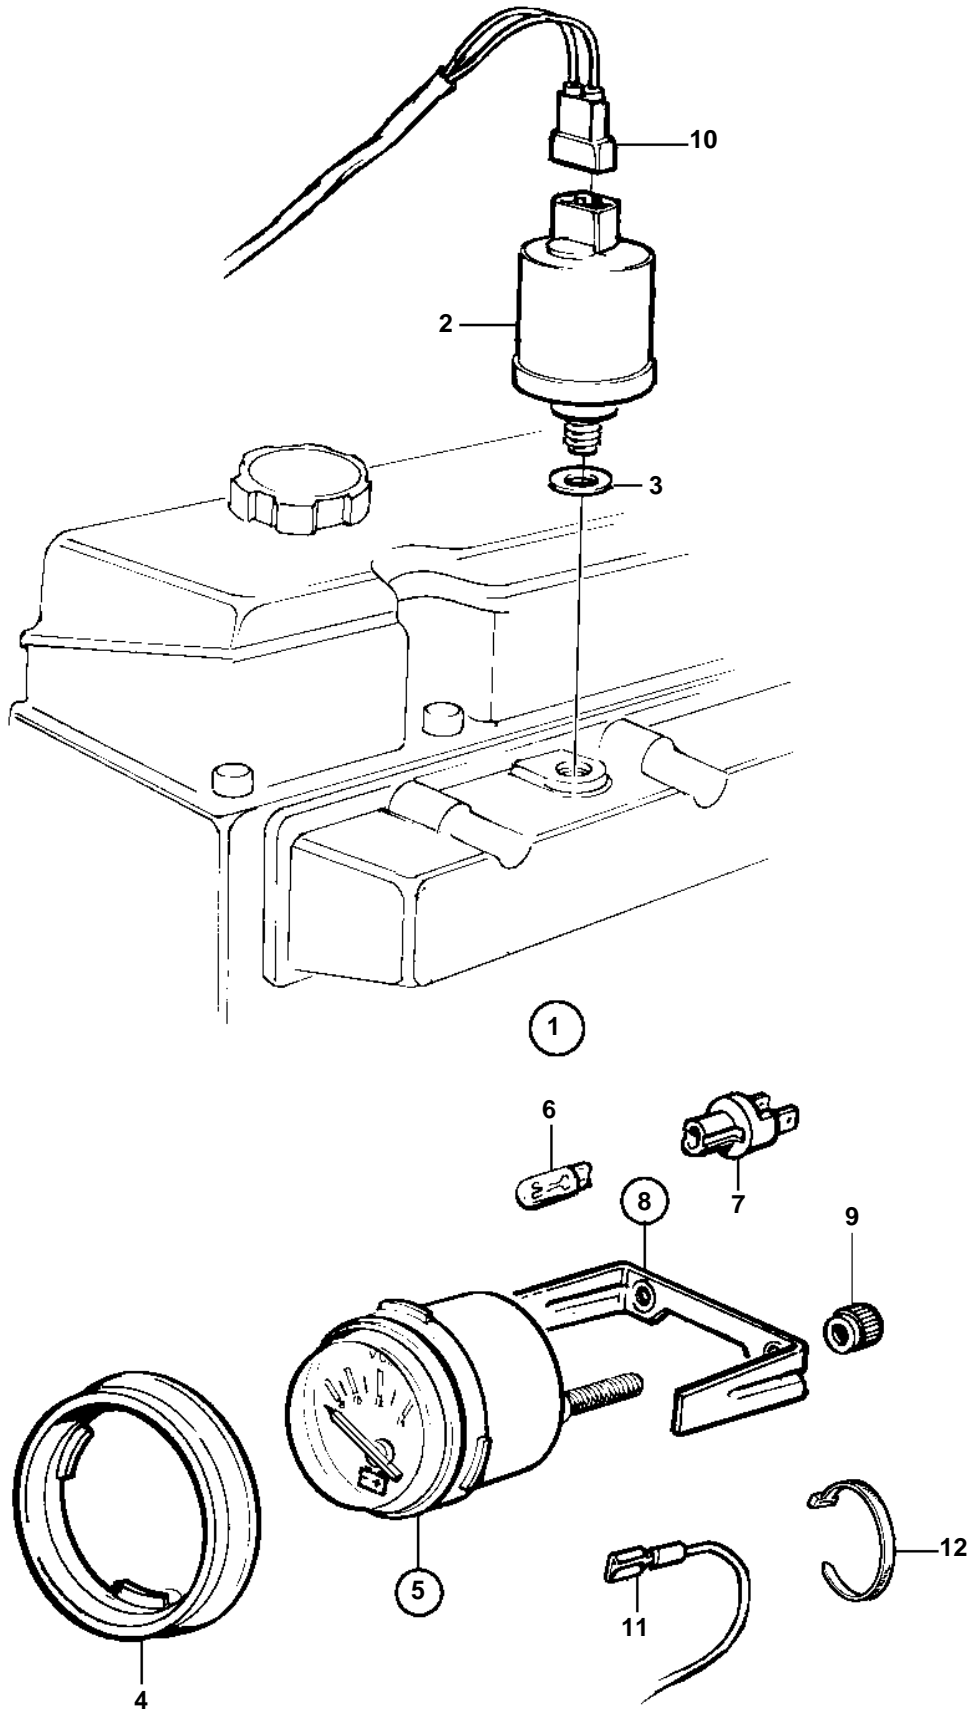

COMMON

16970

COMMON

REF	PART NO.	QTY	DESCRIPTION	SEE SEC.	NOTES
1	873855	1	Turbo pressure gauge		
2	866837	1	· Pressure sensor, turbo		0-3bar
3	957181	1	· Gasket		
4	858643	1	· Front ring		
5	873205	1	· Turbo pressure gauge		(872195)
6	863946	1	· · Bulb		
7	863945	1	· · Bulb socket		
8	873207	1	· Retainer		
9		2	· · Nut		
10	873882	1	· Cable kit		
11		X	· Cables and terminals	1963	
12	948211	5	· Strip clamp		